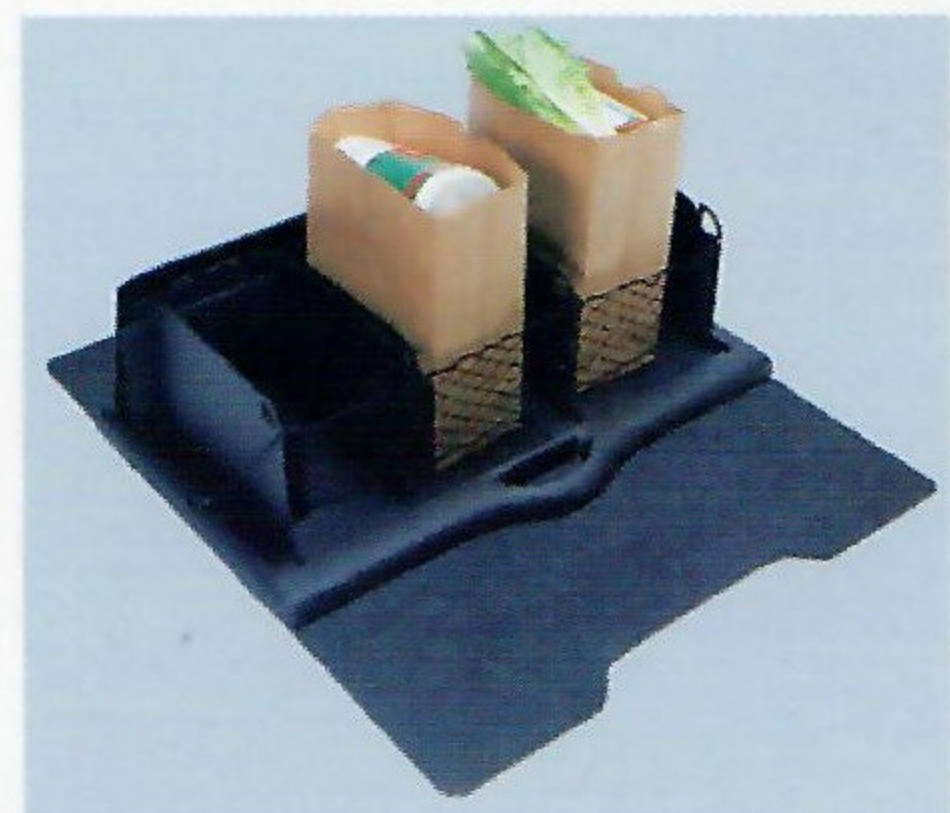

**GM** Accessories

for

1999 *Park Avenue* by Buick

**I** magine a place where quiet power emanates, romance is celebrated, confidence is a given and understated beauty is appreciated. Such a place is rare in a world where excesses seem the norm, but possible in the Buick Park Avenue.

## ■ PREMIUM TRUNK ORGANIZER

The Buick Park Avenue storage system helps you organize your trunk efficiently. You can custom-design this versatile storage system. Movable dividers arrange into a variety of configurations to secure loose items in place, keep groceries upright and store roadside maintenance products for quick access. The organizer stores flat and out of the way when not in use.

## ■ CUSTOM RUBBER FLOOR MATS

These floor mats conform to the interior contours of your vehicle for an excellent fit and a customized look. The waffle-molded grid pattern collects rain, snow, dust and dirt to protect the floor from damage. A ribbed and nibbed backing helps to hold the mats in place. Color matched to vehicle interior and front mats feature the Park Avenue logo.