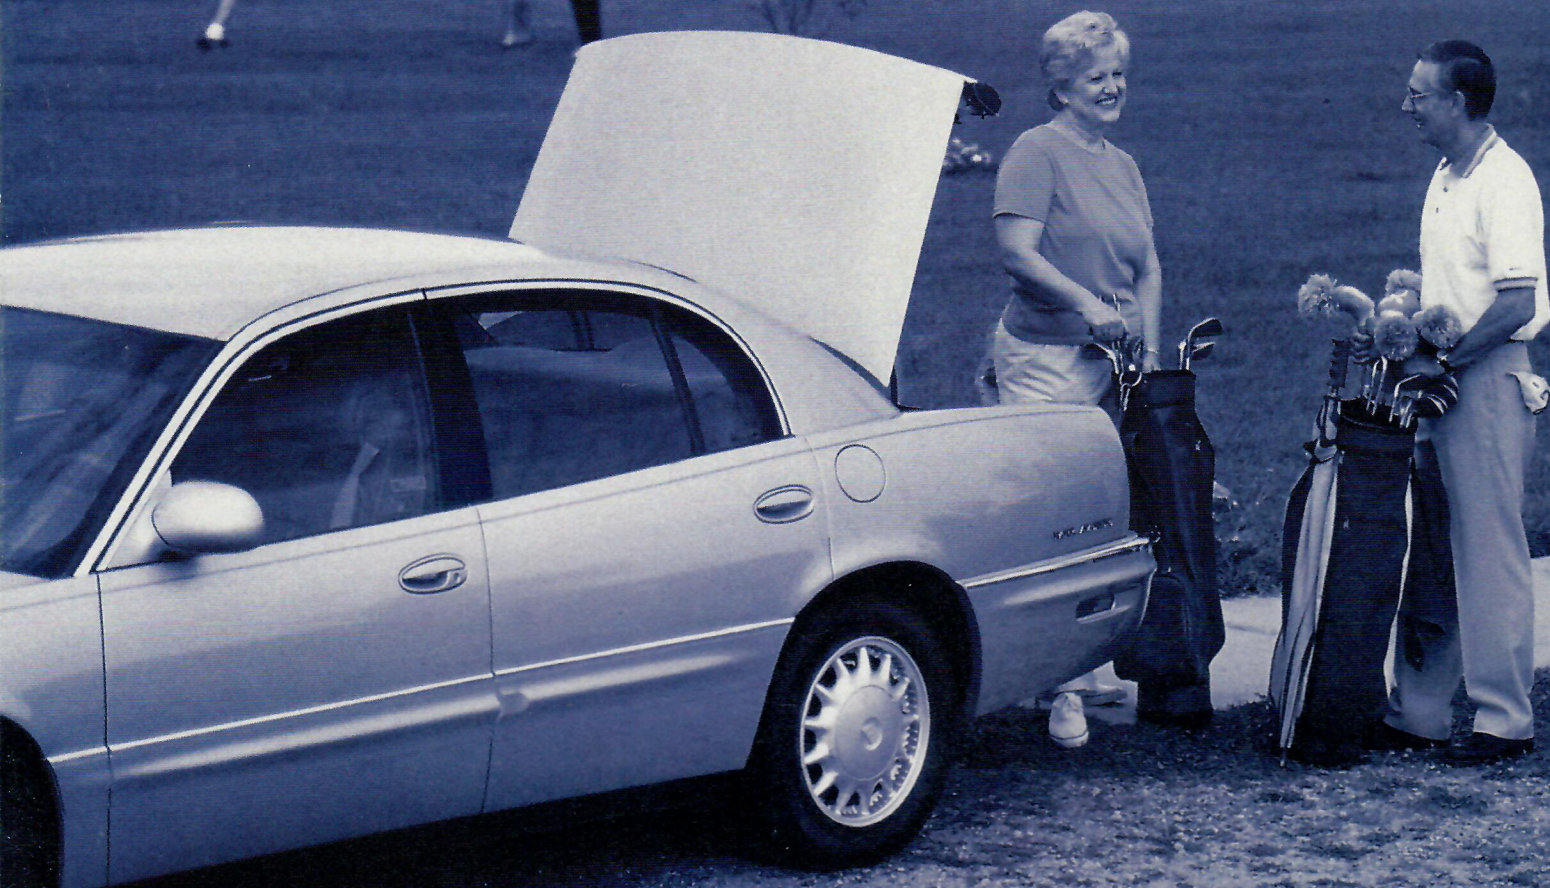

**GM** Accessories

for

1999 *Park Avenue* by Buick

**I** magine a place where quiet power emanates, romance is celebrated, confidence is a given and understated beauty is appreciated. Such a place is rare in a world where excesses seem the norm, but possible in the Buick Park Avenue.

## ■ PREMIUM TRUNK ORGANIZER

The Buick Park Avenue storage system helps you organize your trunk efficiently. You can custom-design this versatile storage system. Movable dividers arrange into a variety of configurations to secure loose items in place, keep groceries upright and store roadside maintenance products for quick access. The organizer stores flat and out of the way when not in use.