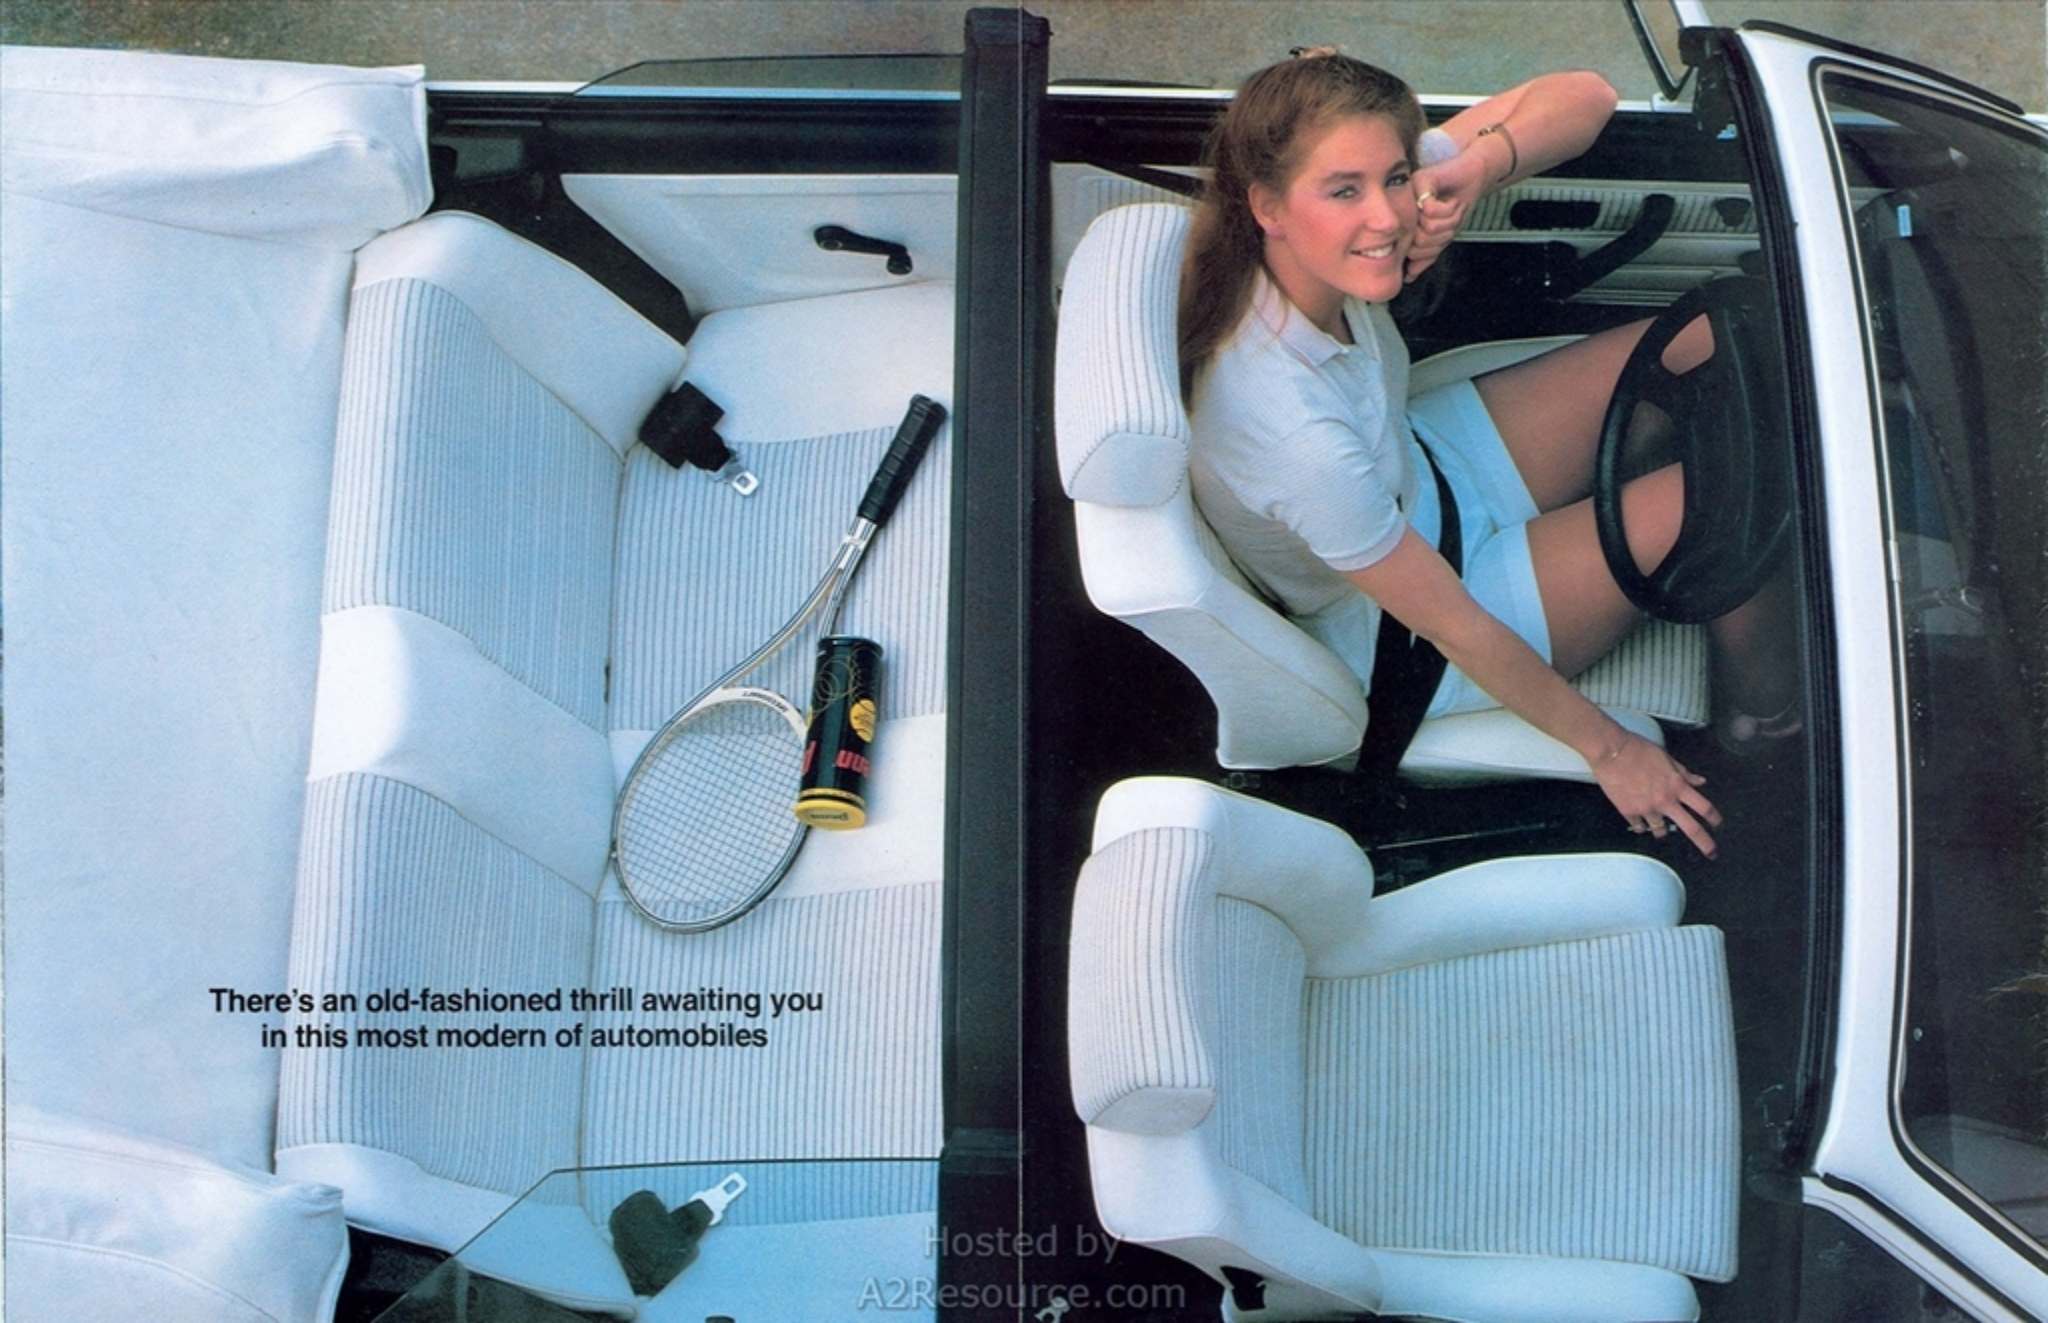

There's an old-fashioned thrill awaiting you
in this most modern of automobiles

Hosted by
A2Resource.com