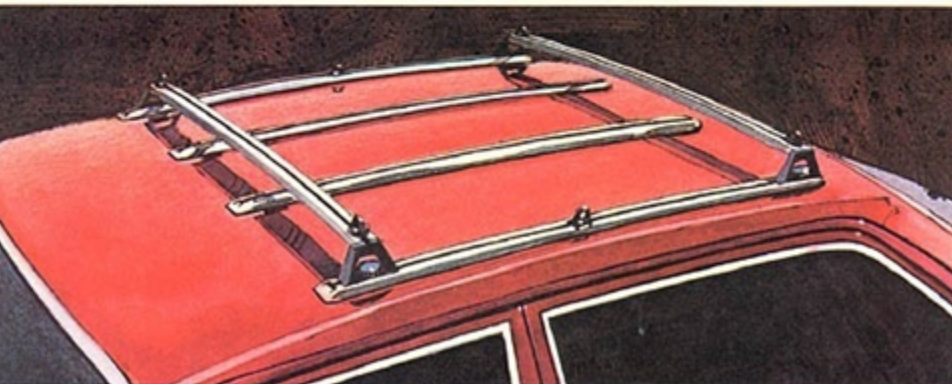

*Four Seasons Sports Carrier™††: From extra luggage to skis or bicycles (by adding special attachments), you can create that little bit of extra space you might require for that vacation you've planned, that weekend away or carrying things around town. There is a choice of versions for sedans with or without a sunroof.

†† Trademark of Joe Products Inc.

1982 Scirocco Reference Guide

Radios Sub Group Index

AM/FM Stereo Radio/Cassette Player

Model	Price Installed
"Heidelberg CR"	161 035 160 $
"CR 3001" ND	000 035 195C $
"CR 2001"	000 035 182B $
"SC 80A"	175 035 180A $
"SC 80C"	000 035 180C $

CB-Remote

"CR 700"	000 035 199 $

High Compliance Speakers, 25w:

Single, front-2 required	175 035 411G $
2 rear	175 098 003A $

Graphic Equalizer/Power Amplifier

"BEA 150" w/Fader	000 035 223C $

Electrical Sub Group Index

Fog Lamp Set

ZVW 123 204	$

Fanfare Horn Kit

ZVW 123 410	$

"Auto-Cruise"

ZVW 206 193	$

Air Compressor

ZVW 113 103	$

Interior Sub Group Index

Floor Mats:

"Poly-Velour"—Rear & Front	ZVW 197 801-*	$
Coco—Rear & Front	ZVW 197 802-*	$
"Poly-Velour" set of 2, Front	ZVW 197 803	$
Coco	ZVW 197 804	$
Rubber, Front Blk/Gold	ZVW 195 405/406	$

Steering Wheel Cover:

Regular/Super	ZVW 148 301-*/302*	$

Ventilated Seat Cushions:

Blk/Jan	ZVW 195 601/602	$

Shift Knobs

(for standard transmission only):		$

Walnut—crest	ZVW 145 118	$

Vinyl—crest	ZVW 145 114	$

Exterior Sub Group Index

Splash Guards: "Scirocco"

ZVW 166 117	$

"Four Seasons Sports Carrier":

Solid Roof	ZVW 274	$

Ski Attachment	ZVW 274 103	$

Bike Attachment	ZVW 274 104	$

Fender Cover (Volkswagen)

ZVW 176 101	$

Luggage Carrier:

Permanent	ZVW 272 420	$

Door Edge Guards

ZVW 165 301	$

Tailpipe Extensions:

Flared/Slanted	ZAW 148 080/081	$

Lockable Gas Cap

811 201 551 E/F	$

Seasonal Sub Group Index

Battery Blanket

ZVW 287 101	$

Engine Block Heater

175 993 533	$

Car Care Sub Group Index

Rad. Antifreeze

ZVW 244 101	$

Wash & Wax

ZVW 243 201	$

Windshield Washer Solvent

ZVW 165 901	$

All Purpose Cleaner

ZVW 243 101	$

Touch-up/Spray Point

L---01/33*	$

Tools & Parts Kits Sub Group Index

Snow Blade

ZVP 167 102	$

Tire Pressure Gauge

ZVW 327 301	$

Specifications subject to change without notice.

Volkswagen of America believed the information in this brochure to be true at time of printing. However, specifications, standard equipment and options are subject to change without notice.