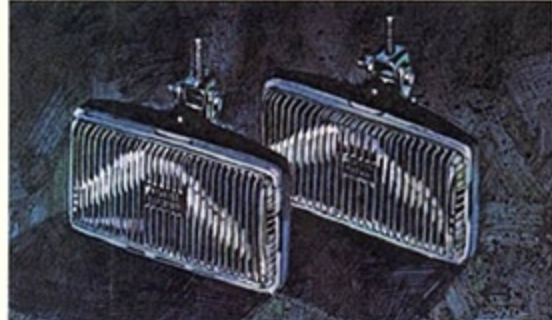

Fog Lamps: Light up the night and experience increased visibility in virtually any weather condition. Autobahn Halogen Fog Lamps incorporate a computer-designed reflector and exclusive Resicoat Housing.