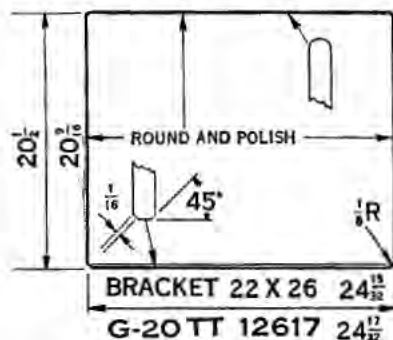

PRICE LIST OF WINDSHIELD AND CLOSED BODY GLASS

Truck—1924-27

Catalog Number	Factory Number	NAME	Year	List Price
OPEN CAB				
G-11	T-9534	Windshield Glass—lower (order G-1B)	1924-25	
G-12	TT-7827	Windshield Glass—upper	1924-25	$2.65
G-13A	TT-12365-AR	Back Window Glass	1924	.90
G-13B	TT-12365-B	Back Window Glass	1924-25	.65
G-15	T-7823-B	Windshield Assembly—lower (order G-3B)	1924-25	
G-16	TT-7822	Windshield Assembly—upper	1924-25	4.20
G-17	TT-7840	Windshield Assembly	1924-25	10.25
CLOSED CAB				
G-12B	T-9534	Windshield Glass—upper and lower (order G-1B)	1925-27	
G-14	TT-12659	Back Window Glass	1925-27	$ .65
G-18	TT-13143	Windshield Assembly—lower	1925-27	4.60
G-19	TT-13142	Windshield Assembly—upper	1925-27	5.70
G-20	TT-12617	Door Window Glass	1925-27	3.90
G-21	TT-12616	Door Window Glass and Channel Assembly	1925-27	5.00