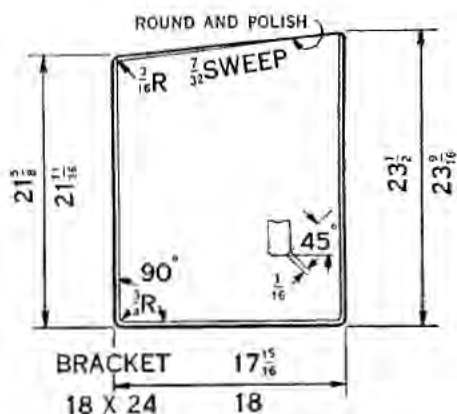

## Coupe—1924-27 (Continued)

Catalog Number	Factory Number	NAME	Year	List Price
G-47	18833	Door Window Glass	1924-25	\$3.00
G-47C	50252B	Door Window Glass	1926-27	3.50
G-48	18836	Quarter Window Glass	1924-25	2.20
G-48B	57120	Quarter Window Glass	1926-27	1.85
G-49	18830	Back Window Glass	1924-25	2.25
G-49B	50336	Back Window Glass	1926-27	2.25
G-53	18854	Door Window Glass and Channel Assembly—Right	1924-25	3.60
G-54	18855	Door Window Glass and Channel Assembly—Left	1924-25	3.60
G-54D	50318B	Door Window Glass and Channel Assembly—Right	1926-27	4.20
G-54E	50319B	Door Window Glass and Channel Assembly—Left	1926-27	4.20
G-55	18863	Quarter Window Glass and Channel Assy.—Right	1924-25	3.25
G-56	18864	Quarter Window Glass and Channel Assy.—Left	1924-25	3.25

# PRICE LIST OF WINDSHIELD AND CLOSED BODY GLASS

## Sedan (Two-Door)—1915-23

**G-66A 9086R**

**G-69B 9513AR**

**G-69C 9513BR**

Catalog Number	Factory Number	NAME	Year	List Price
G-66A	9086-R	Windshield Glass—upper and lower	1915	\$ 2.65
G-66B	9534	Windshield Glass—upper and lower (order G-1B)	1916-23	
G-69B	9513-AR	Front Quarter Window Glass	1916-21	3.25
G-69C	9513-BR	Front Quarter Window Glass	1922-23	3.45
G-70	9525-R	Windshield Assembly—lower (order G-30B)	1916-23	
G-71A	9524-AR	Windshield Assembly—upper	1916-19	10.00
G-71B	9524-BR	Windshield Assembly—upper (order G-31B)	1919-23	
G-72	9538-R	Windshield Assembly (order G-32B)	1916-23	
G-73	9643-R	Front Quarter Window Glass and Channel Assy—R.	1922-23	4.50
G-74	9644-R	Front Quarter Window Glass and Channel Assy—L.	1922-23	4.50