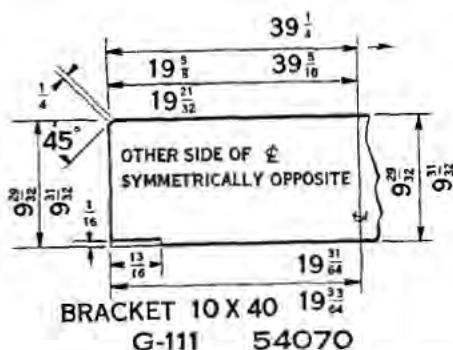

PRICE LIST OF WINDSHIELD AND CLOSED BODY GLASS

Sedan (Fordor)—1924-27

Catalog Number	Factory Number	NAME	Year	List Price
G-96	18834	Windshield Glass—lower (order G-45)	1924-25	
G-97	18835-R	Windshield Glass—upper (order G-46)	1924-25	
G-98	18833	Front Door Window Glass (order G-47)	1924-27	
G-99	18832	Rear Door Window Glass	1924-27	$ 3.00
G-100	18831	Quarter Window Glass	1924-27	3.00
G-101	18830	Back Window Glass (order G-49)	1924-27	
G-102	18852	Windshield Assembly—lower (order G-50)	1924-25	
G-103	18851	Windshield Assembly—upper (order G-51)	1924-25	
G-104	18853	Windshield Assembly (order G-52)	1924-25	
G-105	18854	Front Door Window Glass and Channel Assembly—Right (order G-53)	1924-27	
G-106	18855	Front Door Window Glass and Channel Assembly—Left (order G-54)	1924-27	
G-107	18856	Rear Door Window Glass and Channel Assembly	1924-27	3.50
G-108	18857	Quarter Window Glass and Channel Assy—Right	1924-27	3.55
G-109	18858	Quarter Window Glass and Channel Assy—Left	1924-27	3.55
G-110	54035	Windshield Glass—lower	1926-27	2.15
G-111	54070	Windshield Glass—upper	1926-27	2.60
G-112	54053	Windshield Assembly—lower	1926-27	4.50
G-113	54052	Windshield Assembly—upper	1926-27	6.00