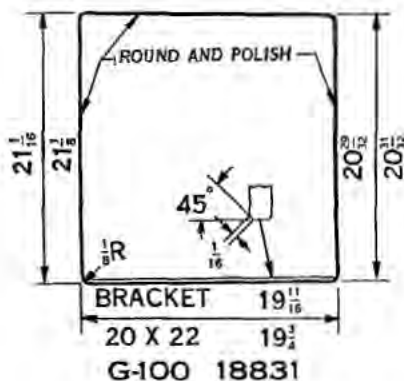

PRICE LIST OF WINDSHIELD AND CLOSED BODY GLASS

Sedan (Fordor)—1924-27

Catalog Number	Factory Number	NAME	Year	List Price
G-96	18834	Windshield Glass—lower (order G-45)	1924-25	
G-97	18835-R	Windshield Glass—upper (order G-46)	1924-25	
G-98	18833	Front Door Window Glass (order G-47)	1924-27	
G-99	18832	Rear Door Window Glass	1924-27	$ 3.00
G-100	18831	Quarter Window Glass	1924-27	3.00
G-101	18830	Back Window Glass (order G-49)	1924-27	
G-102	18852	Windshield Assembly—lower (order G-50)	1924-25	
G-103	18851	Windshield Assembly—upper (order G-51)	1924-25	
G-104	18853	Windshield Assembly (order G-52)	1924-25	
G-105	18854	Front Door Window Glass and Channel Assembly—Right (order G-53)	1924-27	
G-106	18855	Front Door Window Glass and Channel Assembly—Left (order G-54)	1924-27	
G-107	18856	Rear Door Window Glass and Channel Assembly	1924-27	3.50
G-108	18857	Quarter Window Glass and Channel Assy—Right	1924-27	3.55
G-109	18858	Quarter Window Glass and Channel Assy—Left	1924-27	3.55
G-110	54035	Windshield Glass—lower	1926-27	2.15
G-111	54070	Windshield Glass—upper	1926-27	2.60
G-112	54053	Windshield Assembly—lower	1926-27	4.50
G-113	54052	Windshield Assembly—upper	1926-27	6.00