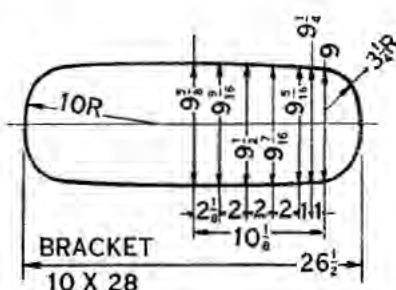

## Coupe—1915-23

**G-26A 6880R**

**G-29A 9053R**

**G-29B 9704R**

**G-29C 9885R**

Catalog Number	Factory Number	NAME	Year	List Price
<b>G-26A</b>	6880-R	Windshield Glass—upper and lower	1915-19	\$2.45
<b>G-26B</b>	9534	Windshield Glass—upper and lower (order G-1B)	1919-23	
<b>G-29A</b>	9053-R	Back Window Glass	1915-16	1.65
<b>G-29B</b>	9704-R	Back Window Glass	1917	2.55
<b>G-29C</b>	9885-R	Back Window Glass	1918-23	2.45
<b>G-30A</b>	9543-R	Windshield Assembly—lower half	1916-19	9.75
<b>G-30B</b>	9525-R	Windshield Assembly—lower half	1919-23	10.50
<b>G-31A</b>	9542-R	Windshield Assembly—upper half	1916-19	10.00
<b>G-31B</b>	9524-BR	Windshield Assembly—upper half	1919-23	10.00
<b>G-32A</b>	9541-R	Windshield Assembly	1916-19	20.00
<b>G-32B</b>	9538-R	Windshield Assembly	1919-23	20.50