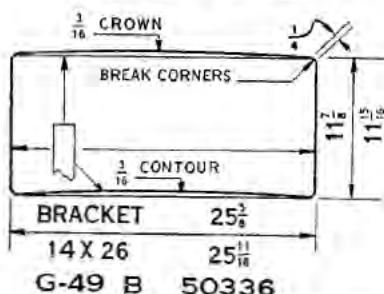

PRICE LIST OF WINDSHIELD AND CLOSED BODY GLASS

Coupe—1924-27 (Continued)

Catalog Number	Factory Number	NAME	Year	List Price
G-47	18833	Door Window Glass	1924-25	$3.00
G-47C	50252B	Door Window Glass	1926-27	3.50
G-48	18836	Quarter Window Glass	1924-25	2.20
G-48B	57120	Quarter Window Glass	1926-27	1.85
G-49	18830	Back Window Glass	1924-25	2.25
G-49B	50336	Back Window Glass	1926-27	2.25
G-53	18854	Door Window Glass and Channel Assembly—Right	1924-25	3.60
G-54	18855	Door Window Glass and Channel Assembly—Left	1924-25	3.60
G-54D	50318B	Door Window Glass and Channel Assembly—Right	1926-27	4.20
G-54E	50319B	Door Window Glass and Channel Assembly—Left	1926-27	4.20
G-55	18863	Quarter Window Glass and Channel Assy.—Right	1924-25	3.25
G-56	18864	Quarter Window Glass and Channel Assy.—Left	1924-25	3.25