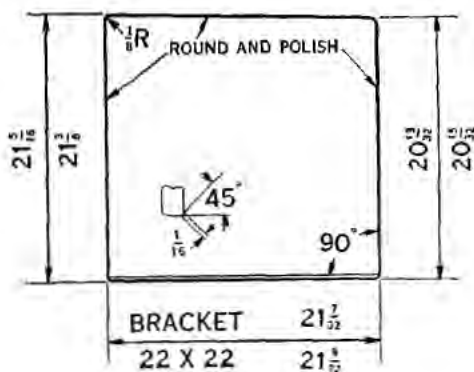

**PRICE LIST OF WINDSHIELD AND CLOSED BODY GLASS**

**Coupe—1915-23 (Continued)**

**G-36C 9836R**

**G-36D 8127AR**

**G-36E 8127BR**

Catalog Number	Factory Number	NAME	Year	List Price
G-36C	9836-R	Door Window Glass	1917-19	\$3.75
G-36D	8127-AR	Door Window Glass	1919-21	3.55
G-36E	8127-BR	Door Window Glass	1922-23	3.55
G-37A	8460-R	Door Window Glass and Channel Assembly—Right	1922-23	4.75
G-37B	8461-R	Door Window Glass and Channel Assembly—Left	1922-23	4.75