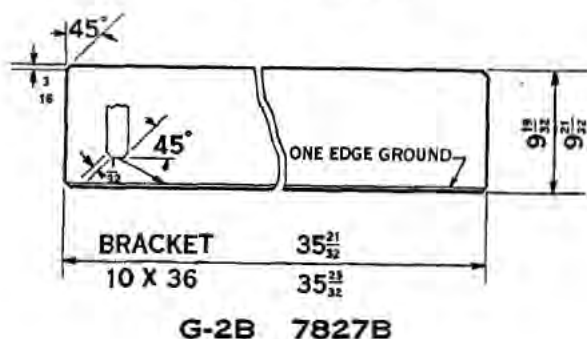

**PRICE LIST OF WINDSHIELD AND CLOSED BODY GLASS**

**Touring Car and Roadster—1915-27 (Continued)**

Catalog Number	Factory Number	NAME	Year	List Price
G-2A	7827-AR	Windshield Glass—upper	1915-22	\$2.45
G-2B	7827-B	Windshield Glass—upper	1922-25	2.25
G-2C	40323	Windshield Glass—upper	1926-27	2.35
G-4A	7822-AR	Windshield Assembly—upper	1915-16	4.00
G-4B	7822-BR	Windshield Assembly—upper	1917-22	4.25
G-4C	7822-C	Windshield Assembly—upper	1922-25	4.10
G-4D	40327	Windshield Assembly—upper	1926-27	4.10
G-5A	7840-AR	Windshield Assembly	1915-22	10.00
G-5B	7840-B	Windshield Assembly	1922-25	10.25
G-5C	40300	Windshield Assembly	1926-27	11.35