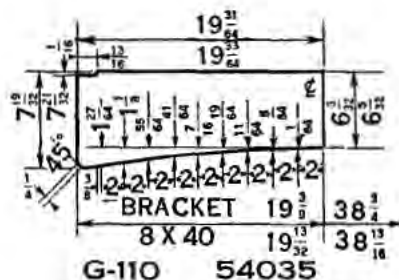

PRICE LIST OF WINDSHIELD AND CLOSED BODY GLASS

Sedan (Fordor)—1924-27

Catalog Number	Factory Number	NAME	Year	List Price
G-96	18834	Windshield Glass—lower (order G-45)	1924-25	
G-97	18835-R	Windshield Glass—upper (order G-46)	1924-25	
G-98	18833	Front Door Window Glass (order G-47)	1924-27	
G-99	18832	Rear Door Window Glass	1924-27	$ 3.00
G-100	18831	Quarter Window Glass	1924-27	3.00
G-101	18830	Back Window Glass (order G-49)	1924-27	
G-102	18852	Windshield Assembly—lower (order G-50)	1924-25	
G-103	18851	Windshield Assembly—upper (order G-51)	1924-25	
G-104	18853	Windshield Assembly (order G-52)	1924-25	
G-105	18854	Front Door Window Glass and Channel Assembly—Right (order G-53)	1924-27	
G-106	18855	Front Door Window Glass and Channel Assembly—Left (order G-54)	1924-27	
G-107	18856	Rear Door Window Glass and Channel Assembly	1924-27	3.50
G-108	18857	Quarter Window Glass and Channel Assy—Right	1924-27	3.55
G-109	18858	Quarter Window Glass and Channel Assy—Left	1924-27	3.55
G-110	54035	Windshield Glass—lower	1926-27	2.15
G-111	54070	Windshield Glass—upper	1926-27	2.60
G-112	54053	Windshield Assembly—lower	1926-27	4.50
G-113	54052	Windshield Assembly—upper	1926-27	6.00