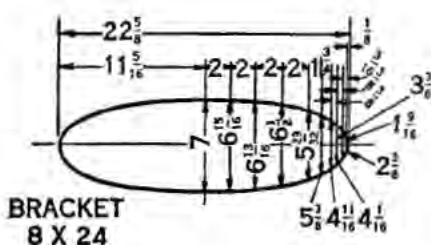

G-29A 9053R