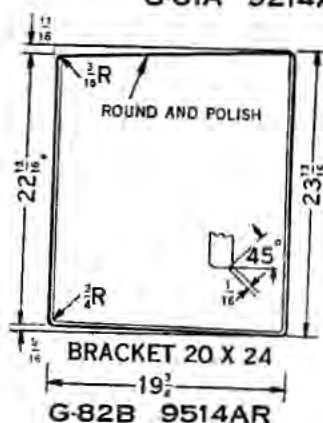

PRICE LIST OF WINDSHIELD AND CLOSED BODY GLASS

Sedan (Two-Door)—1915-23 (Continued)

Catalog Number	Factory Number	NAME	Year	List Price
G-81A	9214-AR	Door Window Glass	1915-21	$ 3.50
G-81B	9214-BR	Door Window Glass	1922-23	4.15
G-82B	9514-AR	Rear Quarter Window Glass	1916-21	3.55
G-82C	9514-BR	Rear Quarter Window Glass	1922-23	3.75
G-83	9257-R	Back Window Glass	1915-23	2.50
G-84	9563-R	Door Window Glass and Channel Assy—Right	1922-23	5.25
G-85	9564-R	Door Window Glass and Channel Assy—Left	1922-23	5.25
G-86	9602-BR	Rear Quarter Window Glass and Channel Assy—R.	1922-23	5.00
G-87	9603-BR	Rear Quarter Window Glass and Channel Assy—L.	1922-23	5.00