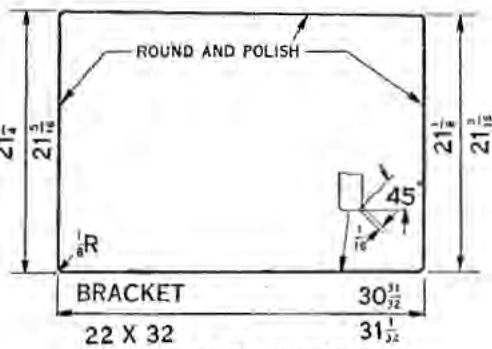

G-123 18501