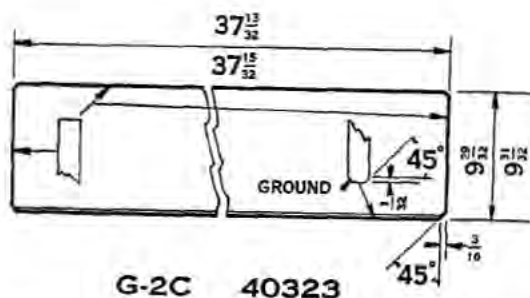

**PRICE LIST OF WINDSHIELD AND CLOSED BODY GLASS**

**Touring Car and Roadster—1915-27 (Continued)**

Catalog Number	Factory Number	NAME	Year	List Price
G-2A	7827-AR	Windshield Glass—upper	1915-22	\$2.45
G-2B	7827-B	Windshield Glass—upper	1922-25	2.25
G-2C	40323	Windshield Glass—upper	1926-27	2.35
G-4A	7822-AR	Windshield Assembly—upper	1915-16	4.00
G-4B	7822-BR	Windshield Assembly—upper	1917-22	4.25
G-4C	7822-C	Windshield Assembly—upper	1922-25	4.10
G-4D	40327	Windshield Assembly—upper	1926-27	4.10
G-5A	7840-AR	Windshield Assembly	1915-22	10.00
G-5B	7840-B	Windshield Assembly	1922-25	10.25
G-5C	40300	Windshield Assembly	1926-27	11.35