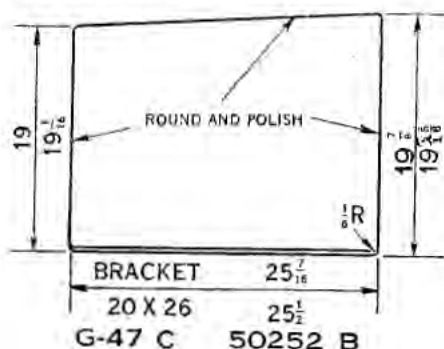

PRICE LIST OF WINDSHIELD AND CLOSED BODY GLASS

Coupe—1924-27 (Continued)

Catalog Number	Factory Number	NAME	Year	List Price
G-47	18833	Door Window Glass	1924-25	$3.00
G-47C	50252B	Door Window Glass	1926-27	3.50
G-48	18836	Quarter Window Glass	1924-25	2.20
G-48B	57120	Quarter Window Glass	1926-27	1.85
G-49	18830	Back Window Glass	1924-25	2.25
G-49B	50336	Back Window Glass	1926-27	2.25
G-53	18854	Door Window Glass and Channel Assembly—Right	1924-25	3.60
G-54	18855	Door Window Glass and Channel Assembly—Left	1924-25	3.60
G-54D	50318B	Door Window Glass and Channel Assembly—Right	1926-27	4.20
G-54E	50319B	Door Window Glass and Channel Assembly—Left	1926-27	4.20
G-55	18863	Quarter Window Glass and Channel Assy.—Right	1924-25	3.25
G-56	18864	Quarter Window Glass and Channel Assy.—Left	1924-25	3.25