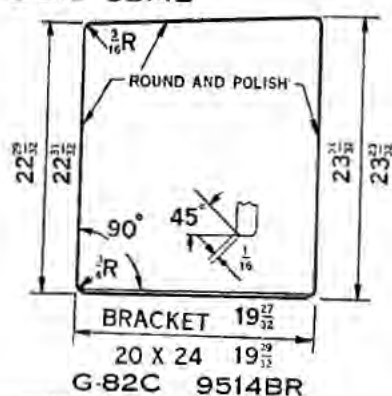

PRICE LIST OF WINDSHIELD AND CLOSED BODY GLASS

Sedan (Two-Door)—1915-23 (Continued)

Catalog Number	Factory Number	NAME	Year	List Price
G-81A	9214-AR	Door Window Glass	1915-21	$ 3.50
G-81B	9214-BR	Door Window Glass	1922-23	4.15
G-82B	9514-AR	Rear Quarter Window Glass	1916-21	3.55
G-82C	9514-BR	Rear Quarter Window Glass	1922-23	3.75
G-83	9257-R	Back Window Glass	1915-23	2.50
G-84	9563-R	Door Window Glass and Channel Assy—Right	1922-23	5.25
G-85	9564-R	Door Window Glass and Channel Assy—Left	1922-23	5.25
G-86	9602-BR	Rear Quarter Window Glass and Channel Assy—R.	1922-23	5.00
G-87	9603-BR	Rear Quarter Window Glass and Channel Assy—L.	1922-23	5.00