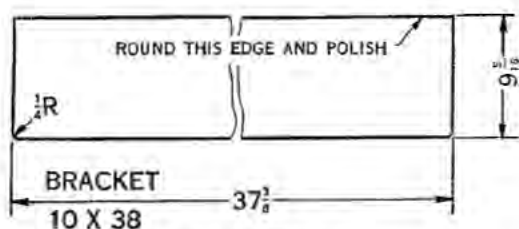

PRICE LIST OF WINDSHIELD AND CLOSED BODY GLASS

Sedan (Two-Door)—1915-23

G-66A 9086R