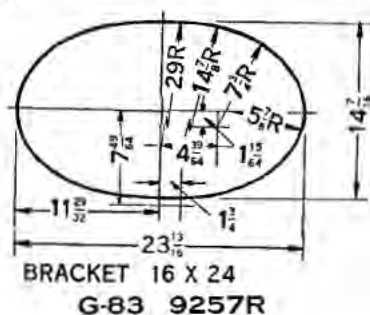

PRICE LIST OF WINDSHIELD AND CLOSED BODY GLASS

Sedan (Two-Door)—1915-23 (Continued)

Catalog Number	Factory Number	NAME	Year	List Price
G-81A	9214-AR	Door Window Glass	1915-21	$ 3.50
G-81B	9214-BR	Door Window Glass	1922-23	4.15
G-82B	9514-AR	Rear Quarter Window Glass	1916-21	3.55
G-82C	9514-BR	Rear Quarter Window Glass	1922-23	3.75
G-83	9257-R	Back Window Glass	1915-23	2.50
G-84	9563-R	Door Window Glass and Channel Assy—Right	1922-23	5.25
G-85	9564-R	Door Window Glass and Channel Assy—Left	1922-23	5.25
G-86	9602-BR	Rear Quarter Window Glass and Channel Assy—R.	1922-23	5.00
G-87	9603-BR	Rear Quarter Window Glass and Channel Assy—L.	1922-23	5.00