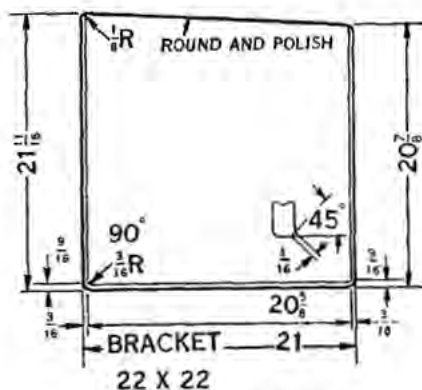

PRICE LIST OF WINDSHIELD AND CLOSED BODY GLASS

Coupe—1915-23 (Continued)

G-36C 9836R