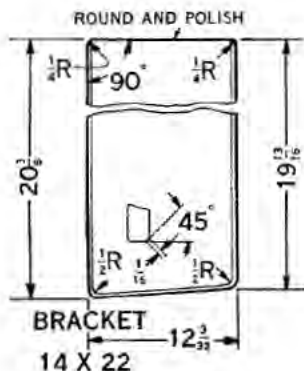

PRICE LIST OF WINDSHIELD AND CLOSED BODY GLASS

Coupe—1915-23 (Continued)