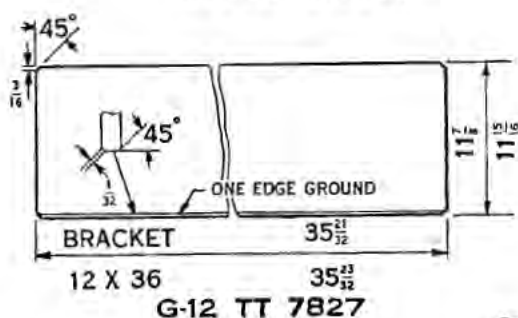

PRICE LIST OF WINDSHIELD AND CLOSED BODY GLASS

Truck—1924-27

Catalog Number	Factory Number	NAME	Year	List Price
OPEN CAB				
G-11	T-9534	Windshield Glass—lower (order G-1B)	1924-25	
G-12	TT-7827	Windshield Glass—upper	1924-25	$2.65
G-13A	TT-12365-AR	Back Window Glass	1924	.90
G-13B	TT-12365-B	Back Window Glass	1924-25	.65
G-15	T-7823-B	Windshield Assembly—lower (order G-3B)	1924-25	
G-16	TT-7822	Windshield Assembly—upper	1924-25	4.20
G-17	TT-7840	Windshield Assembly	1924-25	10.25
CLOSED CAB				
G-12B	T-9534	Windshield Glass—upper and lower (order G-1B)	1925-27	
G-14	TT-12659	Back Window Glass	1925-27	$ .65
G-18	TT-13143	Windshield Assembly—lower	1925-27	4.60
G-19	TT-13142	Windshield Assembly—upper	1925-27	5.70
G-20	TT-12617	Door Window Glass	1925-27	3.90
G-21	TT-12616	Door Window Glass and Channel Assembly	1925-27	5.00