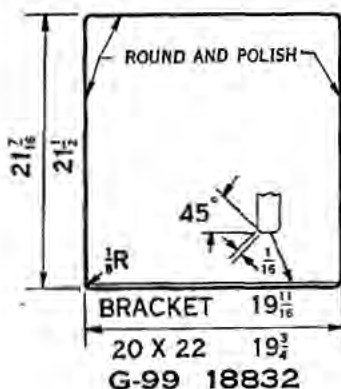

PRICE LIST OF WINDSHIELD AND CLOSED BODY GLASS

Sedan (Fordor)—1924-27

Catalog Number	Factory Number	NAME	Year	List Price
G-96	18834	Windshield Glass—lower (order G-45)	1924-25	
G-97	18835-R	Windshield Glass—upper (order G-46)	1924-25	
G-98	18833	Front Door Window Glass (order G-47)	1924-27	
G-99	18832	Rear Door Window Glass	1924-27	$ 3.00
G-100	18831	Quarter Window Glass	1924-27	3.00
G-101	18830	Back Window Glass (order G-49)	1924-27	
G-102	18852	Windshield Assembly—lower (order G-50)	1924-25	
G-103	18851	Windshield Assembly—upper (order G-51)	1924-25	
G-104	18853	Windshield Assembly (order G-52)	1924-25	
G-105	18854	Front Door Window Glass and Channel Assembly—Right (order G-53)	1924-27	
G-106	18855	Front Door Window Glass and Channel Assembly—Left (order G-54)	1924-27	
G-107	18856	Rear Door Window Glass and Channel Assembly	1924-27	3.50
G-108	18857	Quarter Window Glass and Channel Assy—Right	1924-27	3.55
G-109	18858	Quarter Window Glass and Channel Assy—Left	1924-27	3.55
G-110	54035	Windshield Glass—lower	1926-27	2.15
G-111	54070	Windshield Glass—upper	1926-27	2.60
G-112	54053	Windshield Assembly—lower	1926-27	4.50
G-113	54052	Windshield Assembly—upper	1926-27	6.00