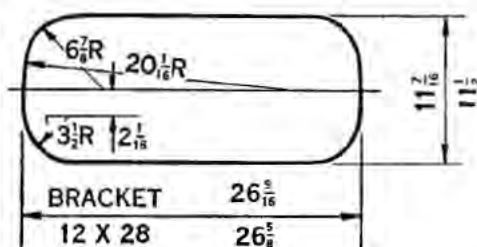

## Coupe—1915-23

**G-26A 6880R**

**G-29A 9053R**

**G-29B 9704R**

**G-29C 9885R**

Catalog Number	Factory Number	NAME	Year	List Price
<b>G-26A</b>	6880-R	Windshield Glass—upper and lower	1915-19	\$2.45
<b>G-26B</b>	9534	Windshield Glass—upper and lower (order G-1B)	1919-23	
<b>G-29A</b>	9053-R	Back Window Glass	1915-16	1.65
<b>G-29B</b>	9704-R	Back Window Glass	1917	2.55
<b>G-29C</b>	9885-R	Back Window Glass	1918-23	2.45
<b>G-30A</b>	9543-R	Windshield Assembly—lower half	1916-19	9.75
<b>G-30B</b>	9525-R	Windshield Assembly—lower half	1919-23	10.50
<b>G-31A</b>	9542-R	Windshield Assembly—upper half	1916-19	10.00
<b>G-31B</b>	9524-BR	Windshield Assembly—upper half	1919-23	10.00
<b>G-32A</b>	9541-R	Windshield Assembly	1916-19	20.00
<b>G-32B</b>	9538-R	Windshield Assembly	1919-23	20.50