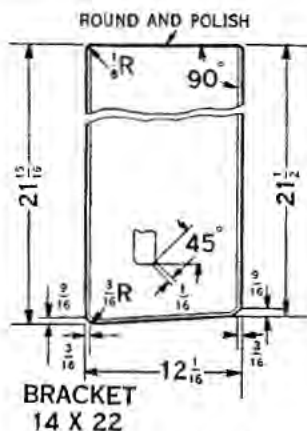

G-41B 9864R