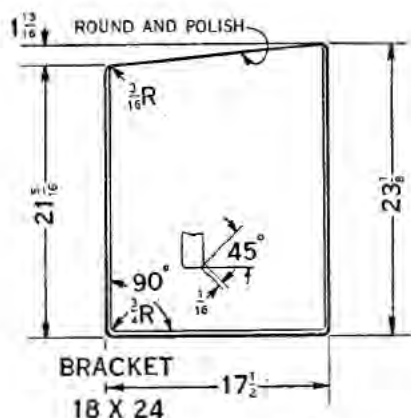

G-69B 9513AR