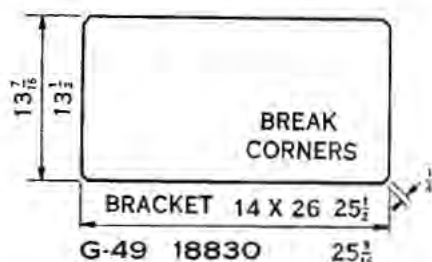

PRICE LIST OF WINDSHIELD AND CLOSED BODY GLASS

Coupe—1924-27 (Continued)

Catalog Number	Factory Number	NAME	Year	List Price
G-47	18833	Door Window Glass	1924-25	$3.00
G-47C	50252B	Door Window Glass	1926-27	3.50
G-48	18836	Quarter Window Glass	1924-25	2.20
G-48B	57120	Quarter Window Glass	1926-27	1.85
G-49	18830	Back Window Glass	1924-25	2.25
G-49B	50336	Back Window Glass	1926-27	2.25
G-53	18854	Door Window Glass and Channel Assembly—Right	1924-25	3.60
G-54	18855	Door Window Glass and Channel Assembly—Left	1924-25	3.60
G-54D	50318B	Door Window Glass and Channel Assembly—Right	1926-27	4.20
G-54E	50319B	Door Window Glass and Channel Assembly—Left	1926-27	4.20
G-55	18863	Quarter Window Glass and Channel Assy.—Right	1924-25	3.25
G-56	18864	Quarter Window Glass and Channel Assy.—Left	1924-25	3.25