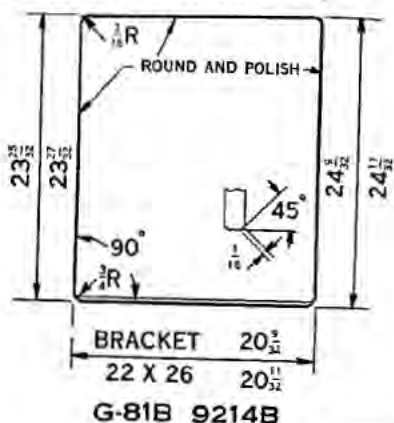

PRICE LIST OF WINDSHIELD AND CLOSED BODY GLASS

Sedan (Two-Door)—1915-23 (Continued)

Catalog Number	Factory Number	NAME	Year	List Price
G-81A	9214-AR	Door Window Glass	1915-21	$ 3.50
G-81B	9214-BR	Door Window Glass	1922-23	4.15
G-82B	9514-AR	Rear Quarter Window Glass	1916-21	3.55
G-82C	9514-BR	Rear Quarter Window Glass	1922-23	3.75
G-83	9257-R	Back Window Glass	1915-23	2.50
G-84	9563-R	Door Window Glass and Channel Assy—Right	1922-23	5.25
G-85	9564-R	Door Window Glass and Channel Assy—Left	1922-23	5.25
G-86	9602-BR	Rear Quarter Window Glass and Channel Assy—R.	1922-23	5.00
G-87	9603-BR	Rear Quarter Window Glass and Channel Assy—L.	1922-23	5.00