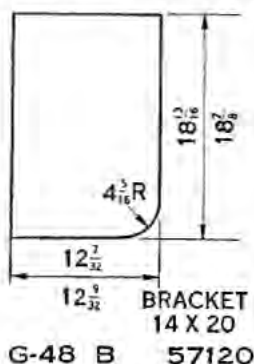

PRICE LIST OF WINDSHIELD AND CLOSED BODY GLASS

Coupe—1924-27 (Continued)

Catalog Number	Factory Number	NAME	Year	List Price
G-47	18833	Door Window Glass	1924-25	$3.00
G-47C	50252B	Door Window Glass	1926-27	3.50
G-48	18836	Quarter Window Glass	1924-25	2.20
G-48B	57120	Quarter Window Glass	1926-27	1.85
G-49	18830	Back Window Glass	1924-25	2.25
G-49B	50336	Back Window Glass	1926-27	2.25
G-53	18854	Door Window Glass and Channel Assembly—Right	1924-25	3.60
G-54	18855	Door Window Glass and Channel Assembly—Left	1924-25	3.60
G-54D	50318B	Door Window Glass and Channel Assembly—Right	1926-27	4.20
G-54E	50319B	Door Window Glass and Channel Assembly—Left	1926-27	4.20
G-55	18863	Quarter Window Glass and Channel Assy.—Right	1924-25	3.25
G-56	18864	Quarter Window Glass and Channel Assy.—Left	1924-25	3.25