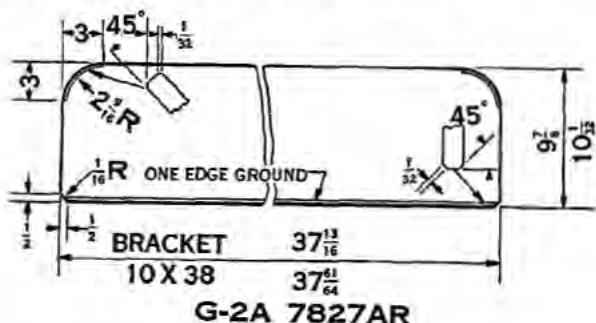

**PRICE LIST OF WINDSHIELD AND CLOSED BODY GLASS**

**Touring Car and Roadster—1915-27 (Continued)**

Catalog Number	Factory Number	NAME	Year	List Price
G-2A	7827-AR	Windshield Glass—upper	1915-22	\$2.45
G-2B	7827-B	Windshield Glass—upper	1922-25	2.25
G-2C	40323	Windshield Glass—upper	1926-27	2.35
G-4A	7822-AR	Windshield Assembly—upper	1915-16	4.00
G-4B	7822-BR	Windshield Assembly—upper	1917-22	4.25
G-4C	7822-C	Windshield Assembly—upper	1922-25	4.10
G-4D	40327	Windshield Assembly—upper	1926-27	4.10
G-5A	7840-AR	Windshield Assembly	1915-22	10.00
G-5B	7840-B	Windshield Assembly	1922-25	10.25
G-5C	40300	Windshield Assembly	1926-27	11.35