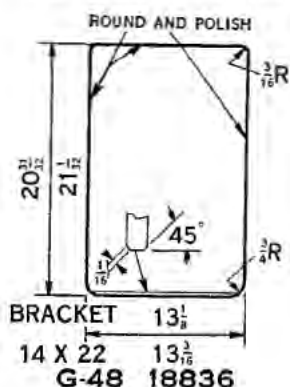

PRICE LIST OF WINDSHIELD AND CLOSED BODY GLASS

Coupe—1924-27 (Continued)

Catalog Number	Factory Number	NAME	Year	List Price
G-47	18833	Door Window Glass	1924-25	$3.00
G-47C	50252B	Door Window Glass	1926-27	3.50
G-48	18836	Quarter Window Glass	1924-25	2.20
G-48B	57120	Quarter Window Glass	1926-27	1.85
G-49	18830	Back Window Glass	1924-25	2.25
G-49B	50336	Back Window Glass	1926-27	2.25
G-53	18854	Door Window Glass and Channel Assembly—Right	1924-25	3.60
G-54	18855	Door Window Glass and Channel Assembly—Left	1924-25	3.60
G-54D	50318B	Door Window Glass and Channel Assembly—Right	1926-27	4.20
G-54E	50319B	Door Window Glass and Channel Assembly—Left	1926-27	4.20
G-55	18863	Quarter Window Glass and Channel Assy.—Right	1924-25	3.25
G-56	18864	Quarter Window Glass and Channel Assy.—Left	1924-25	3.25