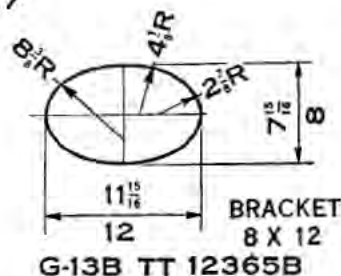

PRICE LIST OF WINDSHIELD AND CLOSED BODY GLASS

Truck—1924-27

Catalog Number	Factory Number	NAME	Year	List Price
OPEN CAB				
G-11	T-9534	Windshield Glass—lower (order G-1B)	1924-25	
G-12	TT-7827	Windshield Glass—upper	1924-25	$2.65
G-13A	TT-12365-AR	Back Window Glass	1924	.90
G-13B	TT-12365-B	Back Window Glass	1924-25	.65
G-15	T-7823-B	Windshield Assembly—lower (order G-3B)	1924-25	
G-16	TT-7822	Windshield Assembly—upper	1924-25	4.20
G-17	TT-7840	Windshield Assembly	1924-25	10.25
CLOSED CAB				
G-12B	T-9534	Windshield Glass—upper and lower (order G-1B)	1925-27	
G-14	TT-12659	Back Window Glass	1925-27	$ .65
G-18	TT-13143	Windshield Assembly—lower	1925-27	4.60
G-19	TT-13142	Windshield Assembly—upper	1925-27	5.70
G-20	TT-12617	Door Window Glass	1925-27	3.90
G-21	TT-12616	Door Window Glass and Channel Assembly	1925-27	5.00