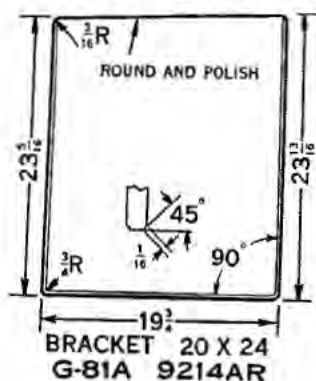

PRICE LIST OF WINDSHIELD AND CLOSED BODY GLASS

Sedan (Two-Door)—1915-23 (Continued)

Catalog Number	Factory Number	NAME	Year	List Price
G-81A	9214-AR	Door Window Glass	1915-21	$ 3.50
G-81B	9214-BR	Door Window Glass	1922-23	4.15
G-82B	9514-AR	Rear Quarter Window Glass	1916-21	3.55
G-82C	9514-BR	Rear Quarter Window Glass	1922-23	3.75
G-83	9257-R	Back Window Glass	1915-23	2.50
G-84	9563-R	Door Window Glass and Channel Assy—Right	1922-23	5.25
G-85	9564-R	Door Window Glass and Channel Assy—Left	1922-23	5.25
G-86	9602-BR	Rear Quarter Window Glass and Channel Assy—R.	1922-23	5.00
G-87	9603-BR	Rear Quarter Window Glass and Channel Assy—L.	1922-23	5.00