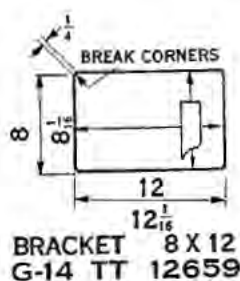

**PRICE LIST OF WINDSHIELD AND CLOSED BODY GLASS**

**Touring Car and Roadster—1915-27 (Continued)**

Catalog Number	Factory Number	NAME	Year	List Price
G-2A	7827-AR	Windshield Glass—upper	1915-22	\$2.45
G-2B	7827-B	Windshield Glass—upper	1922-25	2.25
G-2C	40323	Windshield Glass—upper	1926-27	2.35
G-4A	7822-AR	Windshield Assembly—upper	1915-16	4.00
G-4B	7822-BR	Windshield Assembly—upper	1917-22	4.25
G-4C	7822-C	Windshield Assembly—upper	1922-25	4.10
G-4D	40327	Windshield Assembly—upper	1926-27	4.10
G-5A	7840-AR	Windshield Assembly	1915-22	10.00
G-5B	7840-B	Windshield Assembly	1922-25	10.25
G-5C	40300	Windshield Assembly	1926-27	11.35

**PRICE LIST OF WINDSHIELD AND CLOSED BODY GLASS**

**Truck—1924-27**

Catalog Number	Factory Number	NAME	Year	List Price
<b>OPEN CAB</b>				
G-11	T-9534	Windshield Glass—lower (order G-1B)	1924-25	
G-12	TT-7827	Windshield Glass—upper	1924-25	\$2.65
G-13A	TT-12365-AR	Back Window Glass	1924	.90
G-13B	TT-12365-B	Back Window Glass	1924-25	.65
G-15	T-7823-B	Windshield Assembly—lower (order G-3B)	1924-25	
G-16	TT-7822	Windshield Assembly—upper	1924-25	4.20
G-17	TT-7840	Windshield Assembly	1924-25	10.25
<b>CLOSED CAB</b>				
G-12B	T-9534	Windshield Glass—upper and lower (order G-1B)	1925-27	
G-14	TT-12659	Back Window Glass	1925-27	\$ .65
G-18	TT-13143	Windshield Assembly—lower	1925-27	4.60
G-19	TT-13142	Windshield Assembly—upper	1925-27	5.70
G-20	TT-12617	Door Window Glass	1925-27	3.90
G-21	TT-12616	Door Window Glass and Channel Assembly	1925-27	5.00