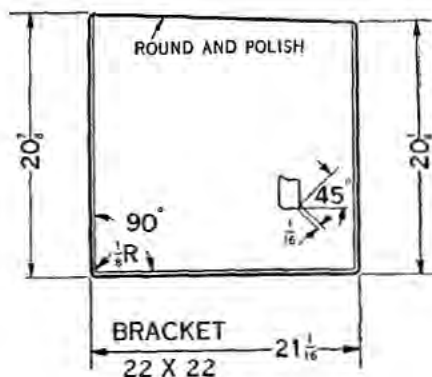

G-36D 8127AR