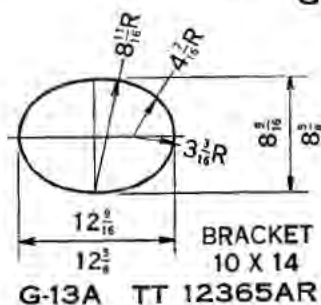

PRICE LIST OF WINDSHIELD AND CLOSED BODY GLASS

Truck—1924-27

Catalog Number	Factory Number	NAME	Year	List Price
OPEN CAB				
G-11	T-9534	Windshield Glass—lower (order G-1B)	1924-25	
G-12	TT-7827	Windshield Glass—upper	1924-25	$2.65
G-13A	TT-12365-AR	Back Window Glass	1924	.90
G-13B	TT-12365-B	Back Window Glass	1924-25	.65
G-15	T-7823-B	Windshield Assembly—lower (order G-3B)	1924-25	
G-16	TT-7822	Windshield Assembly—upper	1924-25	4.20
G-17	TT-7840	Windshield Assembly	1924-25	10.25
CLOSED CAB				
G-12B	T-9534	Windshield Glass—upper and lower (order G-1B)	1925-27	
G-14	TT-12659	Back Window Glass	1925-27	$ .65
G-18	TT-13143	Windshield Assembly—lower	1925-27	4.60
G-19	TT-13142	Windshield Assembly—upper	1925-27	5.70
G-20	TT-12617	Door Window Glass	1925-27	3.90
G-21	TT-12616	Door Window Glass and Channel Assembly	1925-27	5.00