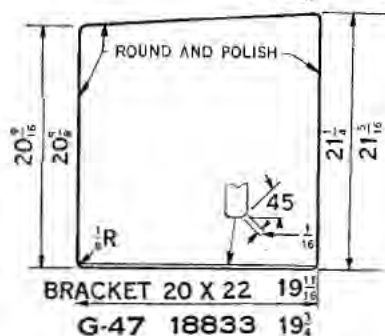

PRICE LIST OF WINDSHIELD AND CLOSED BODY GLASS

Coupe—1924-27 (Continued)

Catalog Number	Factory Number	NAME	Year	List Price
G-47	18833	Door Window Glass	1924-25	$3.00
G-47C	50252B	Door Window Glass	1926-27	3.50
G-48	18836	Quarter Window Glass	1924-25	2.20
G-48B	57120	Quarter Window Glass	1926-27	1.85
G-49	18830	Back Window Glass	1924-25	2.25
G-49B	50336	Back Window Glass	1926-27	2.25
G-53	18854	Door Window Glass and Channel Assembly—Right	1924-25	3.60
G-54	18855	Door Window Glass and Channel Assembly—Left	1924-25	3.60
G-54D	50318B	Door Window Glass and Channel Assembly—Right	1926-27	4.20
G-54E	50319B	Door Window Glass and Channel Assembly—Left	1926-27	4.20
G-55	18863	Quarter Window Glass and Channel Assy.—Right	1924-25	3.25
G-56	18864	Quarter Window Glass and Channel Assy.—Left	1924-25	3.25