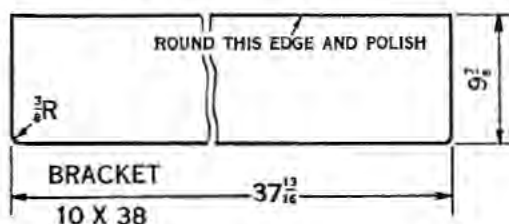

PRICE LIST OF WINDSHIELD AND CLOSED BODY GLASS

Coupe—1915-23

G-26A 6880R