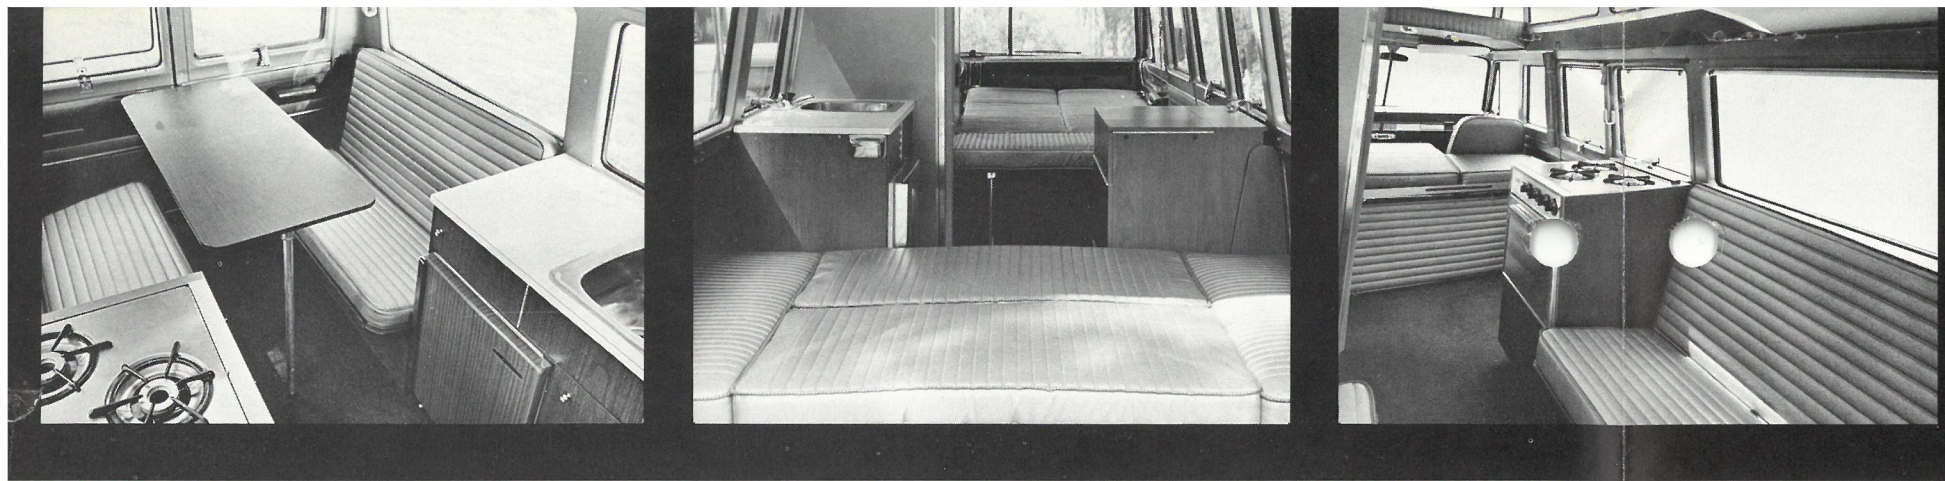

WE CALL IT ORGANIZED STORAGE . . . Above and below are two examples (and there are many more) . . . Above, at right, the Air Conditioner with storage bin is a Cruiser Exclusive.

**COREY
CRUISER**

*Your Dodge dealer
will put you
at the helm*

COREY CRUISER

COMPACT LAND YACHTS WITH EXECUTIVE CABIN CRUISER STYLE AND LUXURY

EXECUTIVE CRUISER . . . Built for Boulevard or Backwoods, this compact land yacht is equally at home for shopping or touring! Standard equipment includes V-8 engine, automatic transmission, air conditioning, aircraft-type toilet, foam-cushioned beds for 4, electric refrigerator, wall-to-wall carpeting, gas range with oven and galley features the First Mate will love.

**COREY
CRUISER**

CHECK THE VIEW FROM OUR "FLYING BRIDGE" . . . and you'll also note tinted glass surrounds you everywhere. Lounge converts to a front bed for two; Upper deck sleeps a child, or stores travel gear.