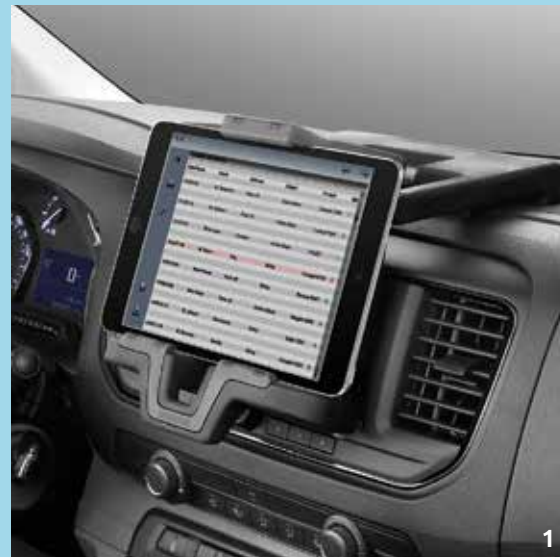

+ MORE SERENITY

Your Citroën Dispatch is an essential source of well-being. The well-being derived from driving in comfort, and experiencing the ergonomic qualities of accessories designed with you in mind.

- 1 - Ashtray
- 2 - Cigarette Lighter
- 3 - Air Freshener
- 4 - Set of 2 Front Wind Deflectors
- 5 - Anti-Slip Dashboard Mat
- 6 - Rear Parking Sensors

PARKING ASSISTANCE

Citroën helps you park in those difficult spaces with a parking sensor system. An audible signal indicates any obstacles, so parking becomes easier.

+ MORE INNOVATION

Your Citroën Dispatch is much more than just a vehicle. Its advanced technology and multimedia equipment will take you to a new level of comfort and pleasure. Driving becomes an enjoyable experience in an atmosphere that is more relaxed and user-friendly than ever before.