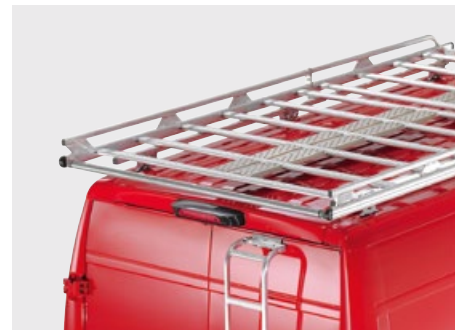

LOADS MORE

Our range of roof racks, bars and ladders are designed specifically for your New Citroën Relay. Designed to carry heavy or bulky loads and providing valuable and secure extra storage for your vehicle when you need it.

NO.	PRODUCT NAME	PART NO.	NO.	PRODUCT NAME	PART NO.
06	Steel Roof Rack	Please consult your dealer*	09	Foot Plate ▲	Please consult your dealer
07	Aluminium Roof Bars - Set of 3	9416 A9	10	Roof Ladder H1	1610040580
	Aluminium Roof Bar - Single	9416 AA		Roof Ladder H2	1610040680
08	Roof Load Roller	9616 W6		Roof Ladder H3	1607557980