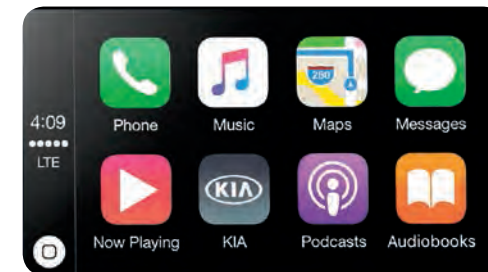

Use Apple CarPlay® and Android Auto™ smartphone voice commands to send and receive messages, navigate to your destination and control your music.^{3,8,9}

"Send a text message"

"Play my music"

"Remind me to pickup groceries"

"Find the nearest coffee shop"

"Read text messages"

"Call home"