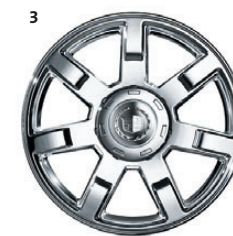

SEATING (CONTINUED)	2WD	AWD
Second-row, buckets with fold-down armrests, leather seating surfaces and heated cushions with three settings	S	S
Second-row, 60/40 split-folding three-passenger bench with center armrest and leather seating surfaces with heated cushions and three settings for outboard seating positions	A	A
Third-row, 50/50 split, fold-and-tumble, removable three-passenger bench with leather seating surfaces	S	S
Third-row, 50/50 split, fold-and-tumble, removable two-passenger bench with leather seating surfaces, storage and cup holders	A	A

SOUND SYSTEMS	2WD	AWD
Bose® 5.1 Discrete Surround Sound system, 10 speakers, equalized to Escalade's interior	S	S

DVD-based Navigation Radio: includes eight-inch diagonal touch-screen, voice-recognition capability, points of interest, AM/FM stereo with in-dash six-disc DVD changer, DVD audio/video, CD audio/video, MP3 capability, Radio Data System (RDS),⁷ Digital Signal Processing (DSP) and AudioPilot noise compensation technology⁸	A	A

AM/FM/XM⁹ stereo, DVD audio/video, CD audio/video, MP3-capable with in-dash six-disc CD changer, RDS,⁷ DSP and AudioPilot noise compensation technology	S	S

WHEELS	2WD	AWD
1 18-inch, seven-spoke, aluminum	S	S
2 18-inch, seven-spoke, chromed-aluminum	A	A
3 22-inch, seven-spoke, chromed-aluminum¹⁰	A	A

GM, the GM Logo, Cadillac, the Cadillac Logo, OnStar, and the slogans, emblems, vehicle model names, vehicle body designs and other marks appearing in this document are the trademarks and/or service marks of General Motors Corporation, its subsidiaries, affiliates or licensors. Bose and AudioPilot are registered trademarks of the Bose Corp. The XM name and is registered trademark of XM Satellite Radio Inc. ©2006 GM Corp. All rights reserved. GM reserves the right to make changes at any time and without notice in prices, colors, materials, equipment, specifications, models and availability.