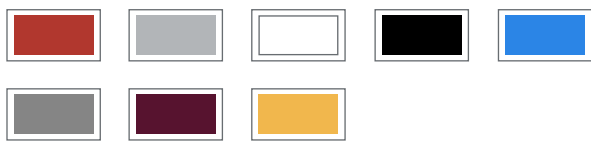

5-speed manual transmission

Chrome accent front grille

LED rear combination lights

7" Smartphone-link
Display Audio (SDA)

Automatic Climate Control

Forward Collision Mitigation (FCM)
with Pedestrian Detection⁷