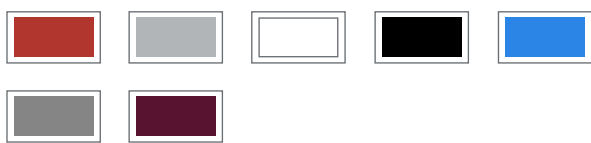

Includes LE Features PLUS

- Lane Departure Warning System (LDW)⁹
- Automatic High Beams (AHB)
- Premium cloth seating surfaces
- Carbon pattern print window switch panels
- FAST-Key Entry System
- Push button start
- LED low and high beam headlights and LED daytime running lights
- Halogen fog lights
- Rain sensing wipers

**BUILD
YOUR OWN**