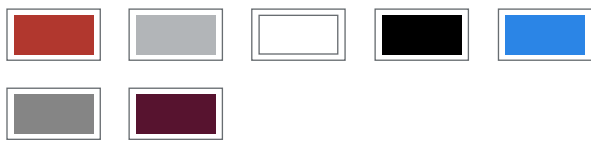

175/55R15 tires

Leather/chrome shifter

MIRAGE G4
Black Edition

AVAILABLE IN:

Includes LE Features PLUS

- Automatic headlights
- Rain sensing wipers
- 15" black alloy wheel
- Black roof spoiler
- Black side mirror caps
- Red grille accents
- Red cloth insert door trim
- Carbon style window switch panels
- Leather wrapped steering wheel with red stitches
- Leather wrapped shift knob with red stitches
- Piano black interior console and vent trim
- Black lug nuts and wheel locks
- Halogen fog lights