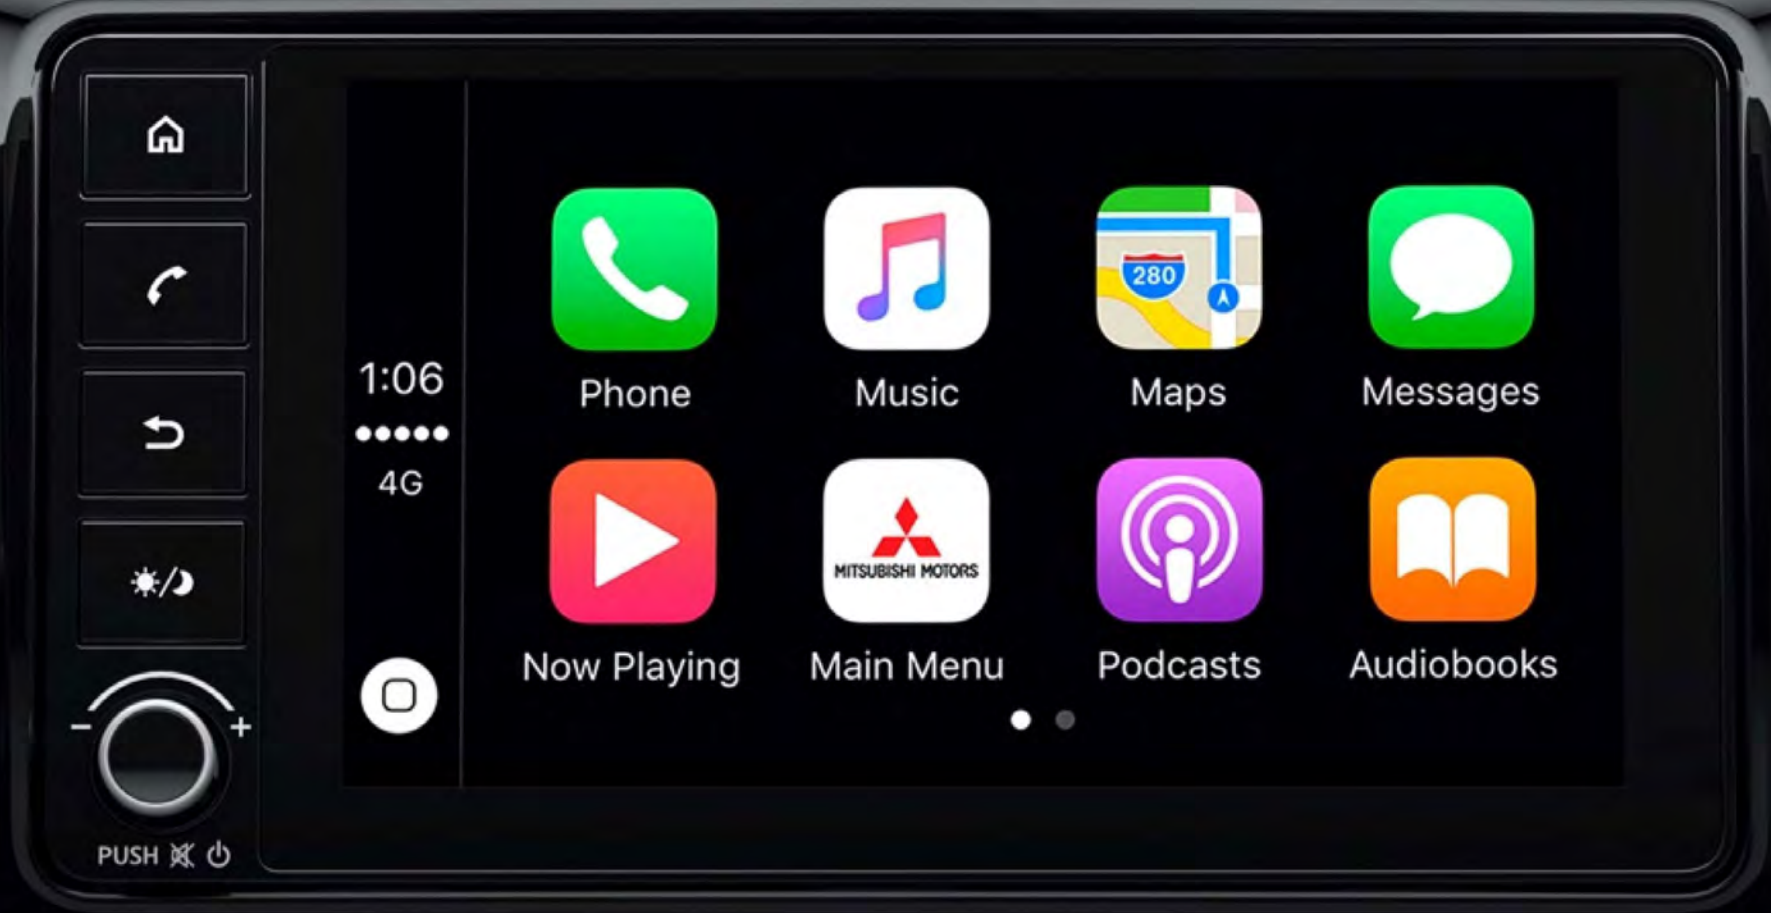

> READY, STEADY, GO

Featuring a **1.2L engine with 78HP**, both Mirage models perform with a perfect balance of speed and efficiency. Choose between two transmission options to customize your driving style - the **5-speed manual transmission** gives you hands-on control, while the ultra-efficient **Continuous Variable Transmission (CVT)** offers a more carefree drive.⁴

It will apply the brake pedal to all your wheels for approximately two seconds while you switch to the accelerator.

> 02 INTERFACE FORWARD

Keep everything on your radar. The **7" Smartphone Link Display Audio System** in the Mirage and Mirage G4 lets you intuitively control your smartphone right from the high-resolution touchscreen. The seamless experience makes your drive smart and better-connected, so you can jam to playlists, find your way with real-time navigation and access all your favorite apps. Compatible with **Android Auto™⁶** and **Apple CarPlay®⁷** and featuring an easy-to-reach Front USB port, the Mirage keeps your entire crew effortlessly informed, entertained and connected.

> HIGH-KEY CONVENIENCE

Built to make every day just a little easier, Mirage is full of thoughtful details like the available **FAST-Key Entry System**. Instead of fumbling for your keys, simply push the handle once to unlock the driver side door or twice to unlock them all.