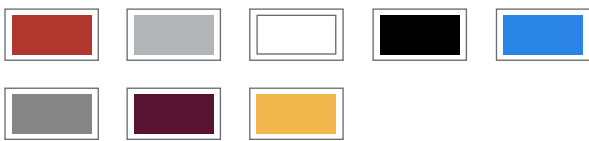

14" alloy wheels

Leather/chrome shifter

MIRAGE

Black Edition

AVAILABLE IN:

Includes LE Features PLUS

- Black roof spoiler
- 15" black alloy wheel
- Black side mirror caps
- Red grille accents
- Red cloth insert door trim
- Carbon style window switch panels
- Leather wrapped steering wheel with red stitches
- Leather wrapped shift knob with red stitches
- Black lug nuts and wheel locks
- Piano black console and vent trim
- Halogen fog lights