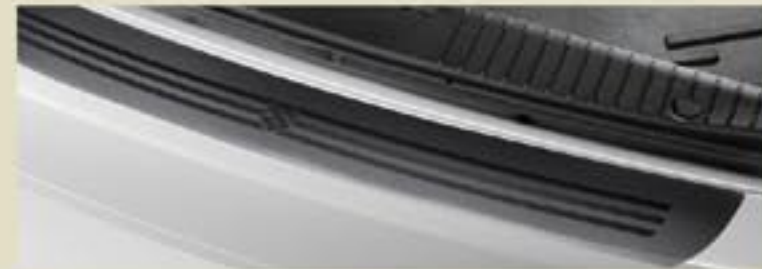

▼ **Suzuki License Plate Frames**

Add a finishing touch to your new Forezza with a custom license plate frame. Made from high quality Stainless Steel, take your pick from 4 different styles.

99980-91002* Suzuki Logo Polished
99980-91012* Forezza Logo Polished
99980-91007 Slimline Style Polished
99980-91008 Slimline Style w/
Carbon Fiber look finish

*NOTE: Not for use in Illinois.