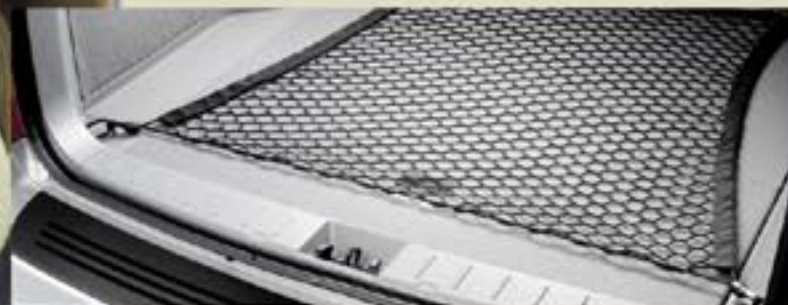

◀ **Cargo Net**
Cargo Net secures loose valuables, keeping them in place during your drive. The vertical net attaches easily to the sides of your Forenza's trunk.
99980-68547 Sedan

◀ **Cargo Floor Net**
Add a stretchable Cargo Net to help secure loose items. The net attaches easily to the sides of your Forenza's rear floor area.
990B0-41000 Wagon