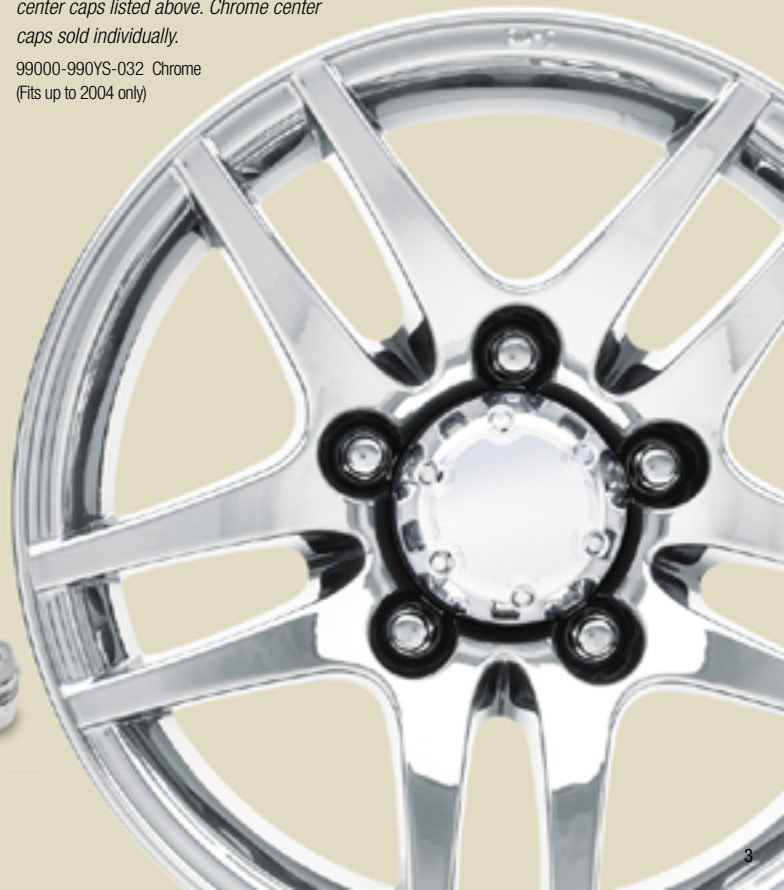

▼ **Aluminum Alloy Wheels (235 x 16")**

Add a sporty look to your XL-7 with precision-engineered durable aluminum Alloy Wheels.

*Includes lug nuts. For the XL-7, use the chrome center caps listed. For the XL-7 base model, use either the stock black center caps, or the chrome center caps listed above. Chrome center caps sold individually.

99000-990YS-032 Chrome
(Fits up to 2004 only)