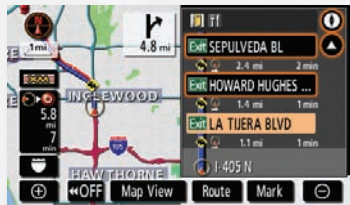

XM NAVTRAFFIC®

AUDIO

HD RADIO™

- Improves your FM signal to CD-like quality and is 100% subscription-free.
- Available on-screen text information with song and artist, based on channel availability.
- Supports full HD Radio™ multicasting — up to 8 multicasts per station (each station's multicasting ability varies).