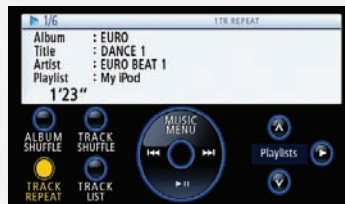

200-WATT SOUND SYSTEM

- Sound system provides 50 watts x 4 channels to give you 200 watts of an awesome premium sound experience.

SCION SOUND PROCESSING (SSP®)

- Scion Sound Processing (SSP®) technology allows you to optimize your sound setting based on your Scion vehicle's interior.

EXTERNAL 6-CHANNEL OUT

- If you really want to let the people in your world know you're coming up on them, the 6-channel outputs let you add your own additional amp to truly customize your sound.

MULTIMEDIA

iPod®

iPod®5

- Your SNS200 features a great iPod® control menu that gives you total control of your iPod® through the touch screen or through the steering wheel controls.
- Your SNS200 is like having an iPod® with a 7" display.

iPod®

USB

- Connect with your SNS200 using the USB hub. You can plug in, and listen to, your own media device.
- The large display lets you scroll through your folders just like on a PC and play MP3/WMA (Windows Media® Audio) files.
- Control your USB device through the touch screen or steering wheel controls.

CD AUDIO

- Burn your own tunes? No worries.
- Supports CD-R/CD-RW formats.
- Supports MP3/WMA formats.

DVD VIDEO

- Even when you're going nowhere, you can get to a different place.
- Your SNS200 allows you to watch DVD movies in your vehicle when the vehicle is parked and the emergency brake is engaged.
- Supports the standard DVD movie format.