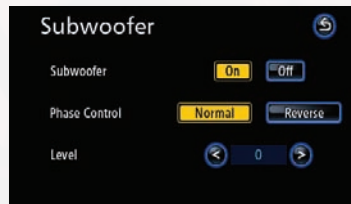

EXTERNAL 6-CHANNEL OUT

200-WATT SOUND SYSTEM

- Sound system provides 50 watts x 4 channels to give you 200 watts of an awesome premium sound experience.

SCION SOUND PROCESSING (SSP®)

- Scion Sound Processing (SSP®) technology allows you to optimize your sound setting based on your Scion vehicle's interior.

EXTERNAL 6-CHANNEL OUT

- If you really want to let the people in your world know you're coming up on them, the 6-channel outputs let you add your own additional amp to truly customize your sound.

MULTIMEDIA

iPod®

iPod®5

- Your SNS200 features a great iPod® control menu that gives you total control of your iPod® through the touch screen or through the steering wheel controls.
- Your SNS200 is like having an iPod® with a 7" display.