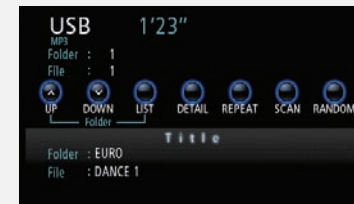

USB

USB

- Connect with your SNS200 using the USB hub. You can plug in, and listen to, your own media device.
- The large display lets you scroll through your folders just like on a PC and play MP3/WMA (Windows Media® Audio) files.
- Control your USB device through the touch screen or steering wheel controls.

CD AUDIO

- Burn your own tunes? No worries.
- Supports CD-R/CD-RW formats.
- Supports MP3/WMA formats.

DVD VIDEO

- Even when you're going nowhere, you can get to a different place.
- Your SNS200 allows you to watch DVD movies in your vehicle when the vehicle is parked and the emergency brake is engaged.
- Supports the standard DVD movie format.