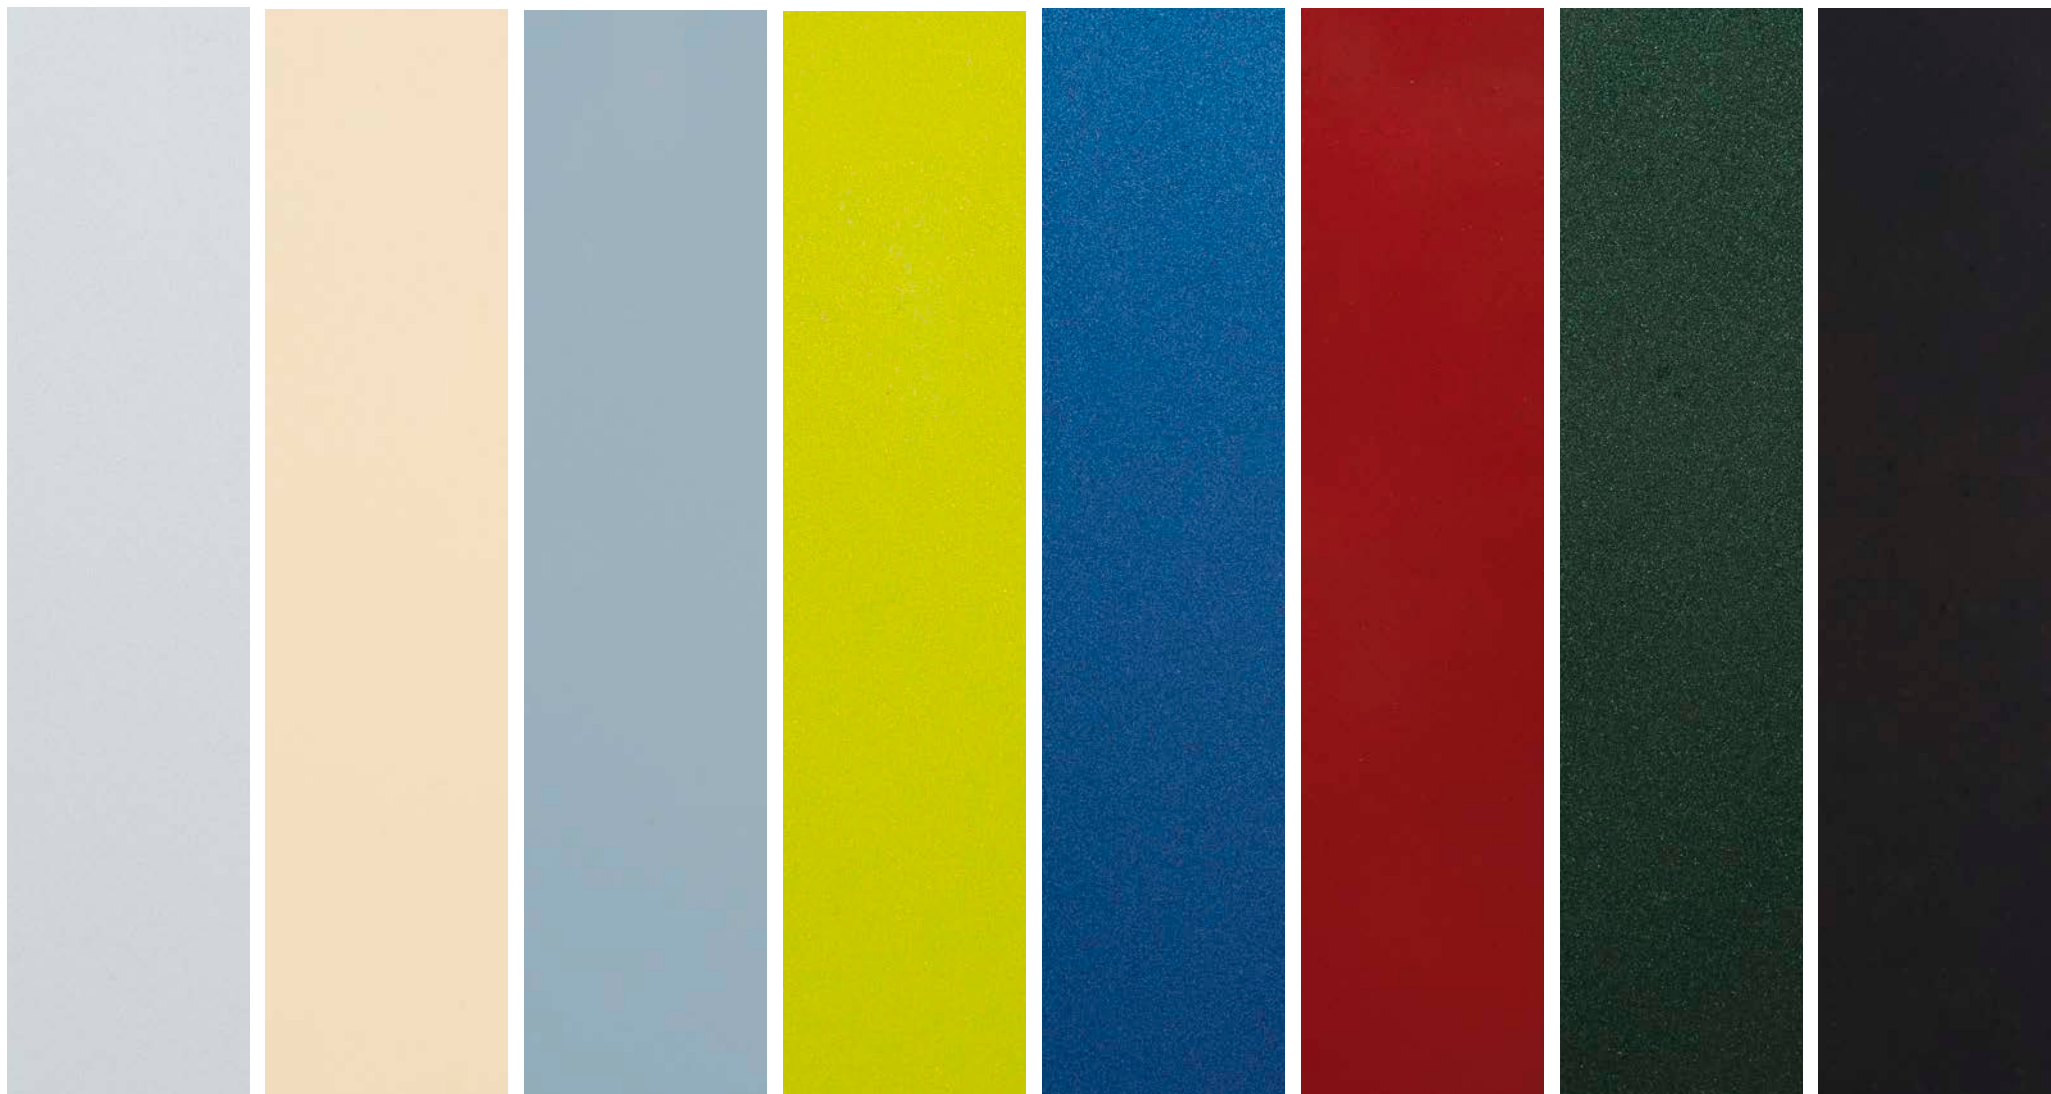

CONTENTS

Body Colours	Page Two
Body Work	Page Four
Interior Trim	Page Six

BODY COLOURS

Every Lotus body panel is individually hand-painted in our Hethel paint shop.

We offer a range of colours from our rich heritage, including iconic colours from our race and road model line-up.

**PEARL
WHITE**

**OLD ENGLISH
WHITE**

**SKY
BLUE**

**TOXIC
GREEN**

**ESSEX
BLUE**

**FIRE
RED**

**EMPIRE
GREEN**

**MOTORSPORT
BLACK**

Race stripes are also available in three styles: Twin, Single or Asymmetric.

MIRROR CAPS

REAR SPOILER

FRONT SPLITTER

SIDE SILLS

ROOF PANEL

TWIN STRIPES

SINGLE STRIPE

The range of trim options shown below is available on all Lotus models.

LATTE

ALOE

NOTTE

GRIGIO

**ROSSO
ANTICO**

STITCH COLOURS

LOTUS EXCLUSIVE™ COLOUR STITCH OPTION