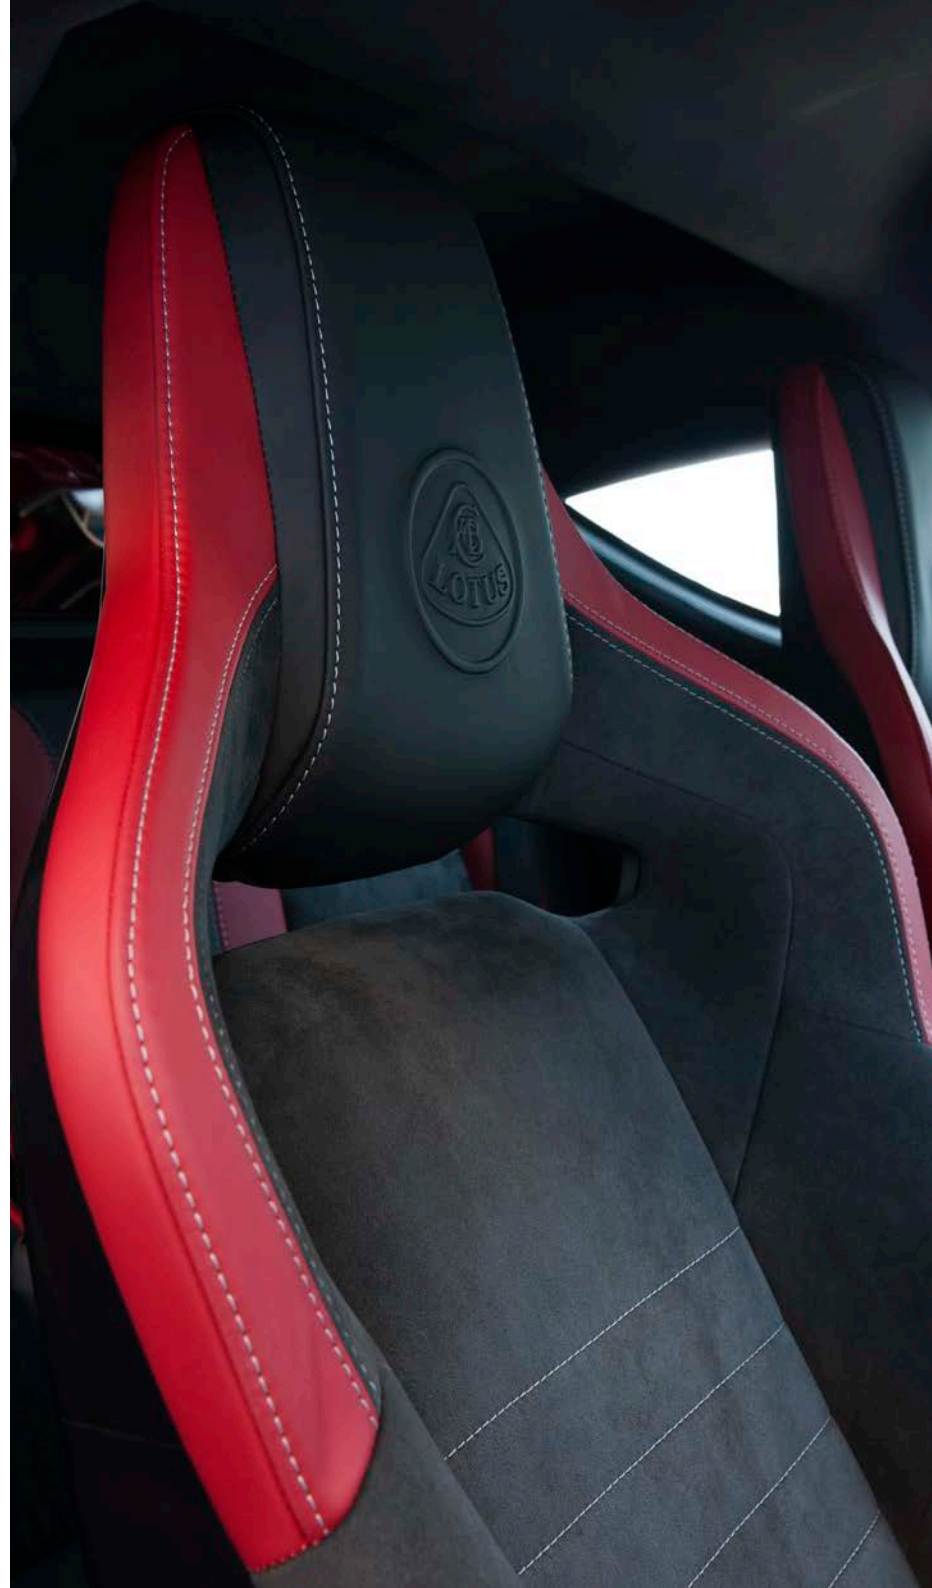

LOTUS SPECIAL ORDERS

Lotus is always prepared to offer individual customisation options, catering to all individual customer requirements; from minor details to apply a subtle personal touch, to extensive customisation to make a clear personal statement.

For any variations on the designs outlined in this brochure, please contact your dealer who will be able to provide pricing on request or place you in contact with the Lotus Design team.

LOTUSCARS.COM
LOTUSCARS.COM/EXCLUSIVE