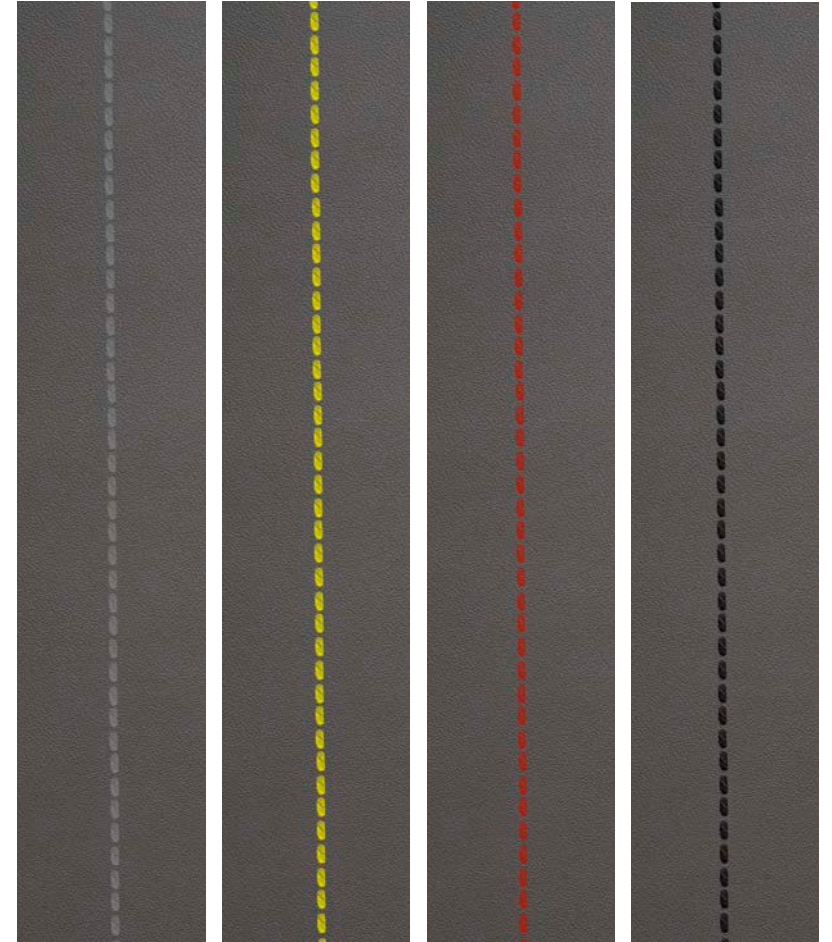

YELLOW
(Option)

RED
(Option)

BLACK
(Option)

STITCH COLOURS

LOTUS EXCLUSIVE™ COLOUR STITCH OPTION

The contrast stitch options shown below can be combined with our bespoke leather collection or our standard vehicle trim options to create a personal touch to your Lotus.

SILVER
(Standard)