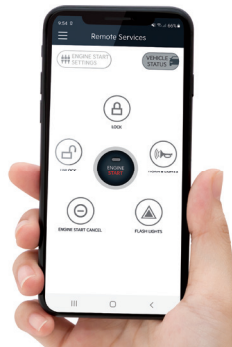

UVO[®] | Intelligence[™] is now KIA Connect

A world of support services that enhance your security, comfort and confidence — every time you get behind the wheel.

Free for the first three years. Available feature. See features page or visit kia.ca for full details.

SiriusXM[®]

With your new vehicle, enjoy access to SiriusXM[®] satellite radio from anywhere you go - while you're on the road, using the smartphone app, online, or even through your smart TV.

Free for the first 3 months. Available feature. See features page or visit kia.ca for full details.