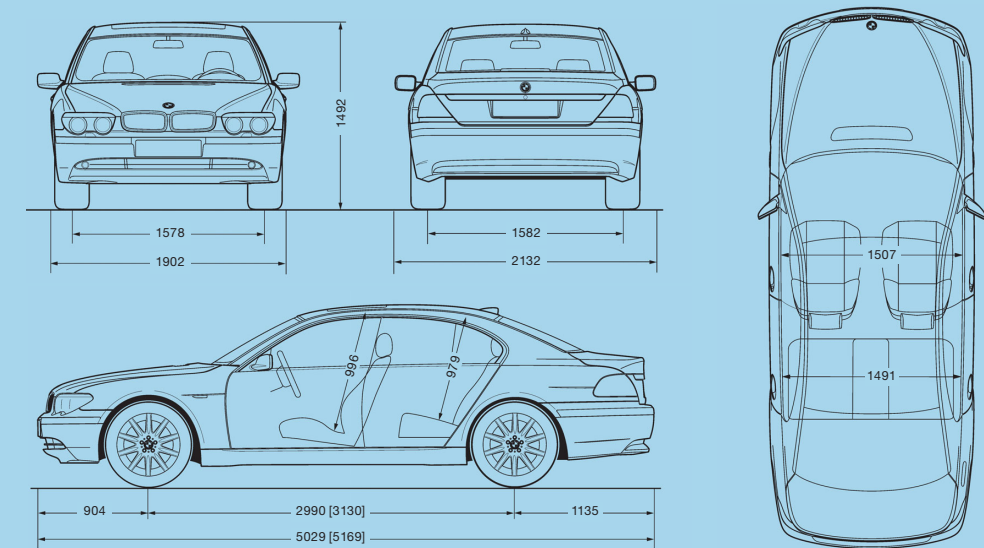

Engine		745i	745Li	760Li
Litres		4.4	4.4	6.0
Cylinders/valves		8/32	8/32	12/48
Capacity	cc	4398	4398	5972
Bore/stroke	mm	92.0/82.7	92.0/82.7	89.0/80.0
Max. output	hp/rpm	325/6100	325/6100	438/6000
Max. torque	lb-ft/rpm	330/3600	330/3600	444/3950
Compression ratio	:1	10.0	10.0	11.3
Fuel grade		Premium Unleaded	Premium Unleaded	Premium Unleaded

Transmission¹		745i	745Li	760Li
Drive configuration		Rear	Rear	Rear
Transmission type		6-A	6-A	6-A
Transmission ratios	I/II/III :1	4.17/2.34/1.52	4.17/2.34/1.52	4.17/2.34/1.52
	IV/V/VI :1	1.14/0.87/0.69	1.14/0.87/0.69	1.14/0.87/0.69
	R :1	3.40	3.40	3.40
Final drive ratio	:1	3.38	3.38	3.15

Brakes		745i	745Li	760Li
Braking system		4-channel ABS	4-channel ABS	4-channel ABS
Brake type, front and rear		ventilated disc	ventilated disc	ventilated disc
Brake diameter, front/rear	mm	348/345	348/345	348/345

Performance		745i	745Li	760Li
Drag coefficient	C^d	0.29	0.29	0.29
Top speed²	km/h	240	240	240
Acceleration 0-100 km/h	sec	6.2	6.2	5.7

Wheels		745i	745Li	760Li
Tire dimensions		245/50R-18	245/50R-18	245/45R-19, 275/40R-19
Rim dimensions		8 J x 18	8 J x 18	9.0/10.0J19
Material		Light alloy	Light alloy	Light alloy

Fuel Consumption³		745i	745Li	760Li
City	ltr/100 km	13.1	13.1	16.1
Highway	ltr/100 km	8.3	8.3	9.6
Combined	ltr/100 km	10.7	10.7	12.9
Tank capacity, approx.	L	88	88	88

All dimensions of drawings in millimetres. Figures in [ ] apply to the 745Li and 760Li.

² Electronically limited.

© 2003 BMW AG, Munich, Germany. Not to be reproduced wholly or in part without the written permission of BMW AG, Munich. © BMW Canada Inc. "BMW", the BMW logo and "The Ultimate Driving Experience" are trademarks of BMW AG, used under licence by BMW Canada Inc.