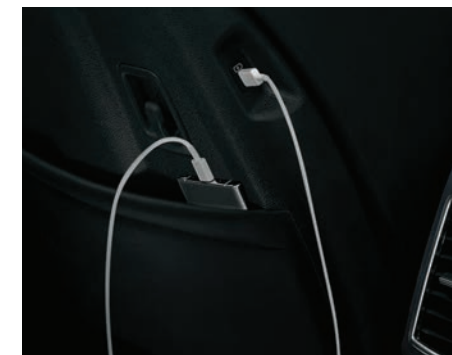

Wireless charging^{1,3}

keeps your smartphone fully charged while you're on the road.

¹ Available feature. See features page or visit kia.ca for full details. International model shown.

Comfort all around.

The cabin of the all-new Sportage is designed to be relaxing and spacious. It's filled with an impressive range of standard and available technologies for your convenience, comfort, and confidence.

Infotainment/climate switchable controller¹ share the same LCD softkey keyboard. Press the fan icon to transform the controls on the right to climate, and press the arrow icon to switch them to infotainment.