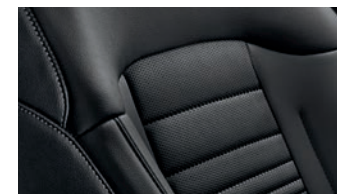

Steel Grey

Gravity Grey

Dawning Red

Vesta Blue

Jungle Green*

Shadow Matte Grey**

*Only available on X-Line and X-Line Limited. **Only available on X-Line Limited. Visit kia.ca for full details.

Interior colours

LX
Black cloth

EX
Black leather (synthetic)

EX Premium
Carmine Red quilted leather
(synthetic)

EX Premium
Black quilted leather (synthetic)

X-Line/X-Line Limited
Black quilted leather (synthetic)

X-Line Limited
Sage Green quilted leather
(synthetic)