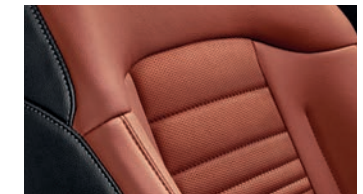

Steel Grey

Gravity Grey

Dawning Red

Vesta Blue

Jungle Green*

Shadow Matte Grey**

*Only available on X-Line and X-Line Limited. **Only available on X-Line Limited. Visit kia.ca for full details.

Interior colours

LX
Black cloth

EX
Black leather (synthetic)

EX Premium
Carmine Red quilted leather
(synthetic)

EX Premium
Black quilted leather (synthetic)

X-Line/X-Line Limited
Black quilted leather (synthetic)

X-Line Limited
Sage Green quilted leather
(synthetic)