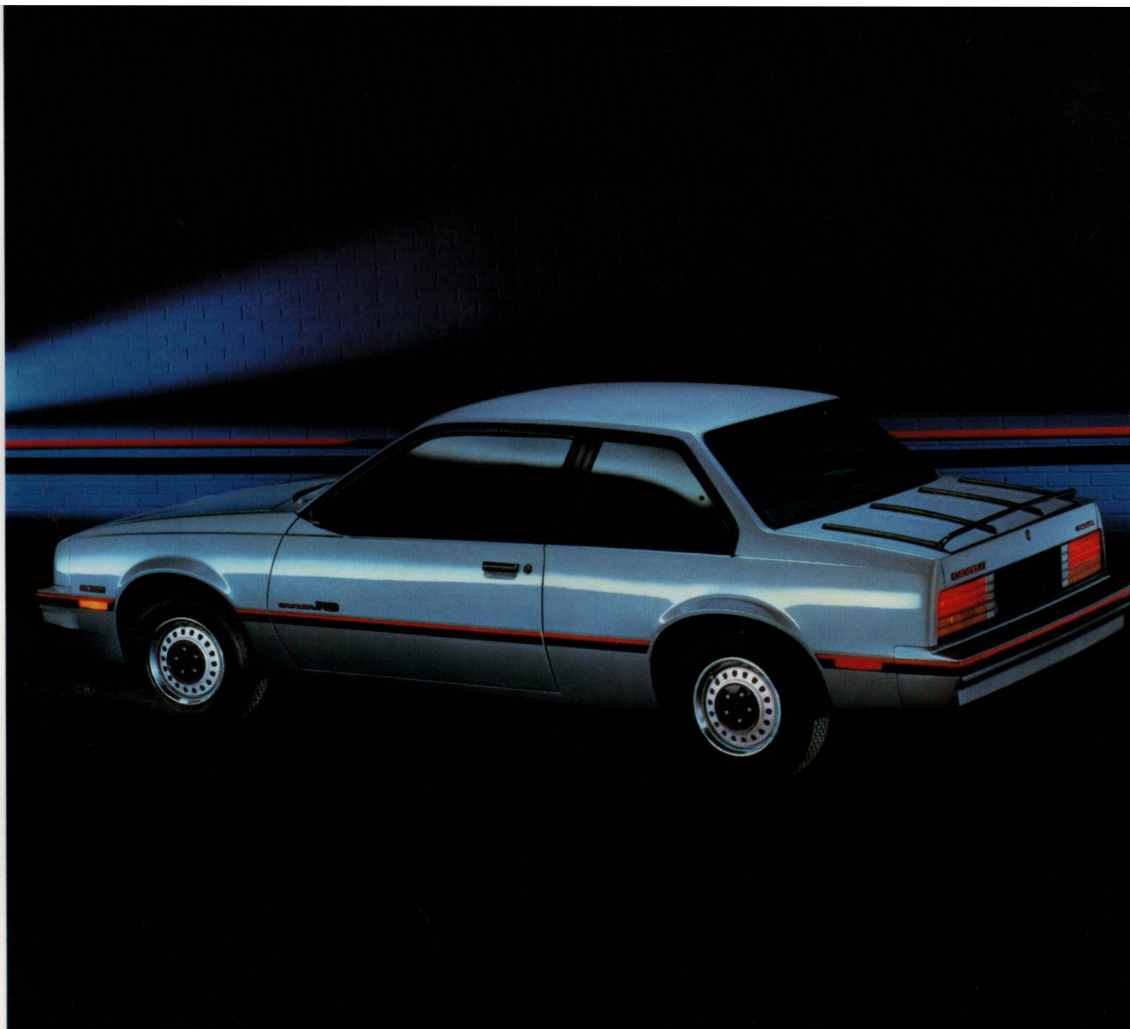

Chevrolet Cavalier

GM Series Availability: Chevrolet Cavalier Type 10/Cavalier CS • Pontiac Sunbird • Buick Skyhawk.

Model Availability: Two-door Coupe, Hatchback Coupe, Two-door Convertible, Four-door Sedan.

Standard Powerteam: 2.0-liter L4 with Electronic Fuel Injection • Four-speed manual with overdrive.

Selected Standard Features:

- Front-wheel drive
- Five-passenger seating
- Reclining front bucket seats
- Four-wheel power disc brakes
- Steel-belted radial tires
- MacPherson strut front suspension
- Rack-and-pinion steering
- Front stabilizer bar
- High-Energy Ignition system
- Delco Freedom Plus II battery
- Flat-floor trunk (Sedan/Coupe)
- Full-foam seat construction
- Fully unitized body construction.

Specifications:*

Wheelbase, inches/mm: 101.2 2,570

Overall length, inches/mm: 172.4 4,379

Overall width, inches/mm: 66.0 1,676

Luggage capacity, cu ft/liters: 13.2 374

Fuel tank capacity, gallons/liters: 13.6 51

*Specifications vary slightly by product line and model. Check your GM vehicle supplier for details.