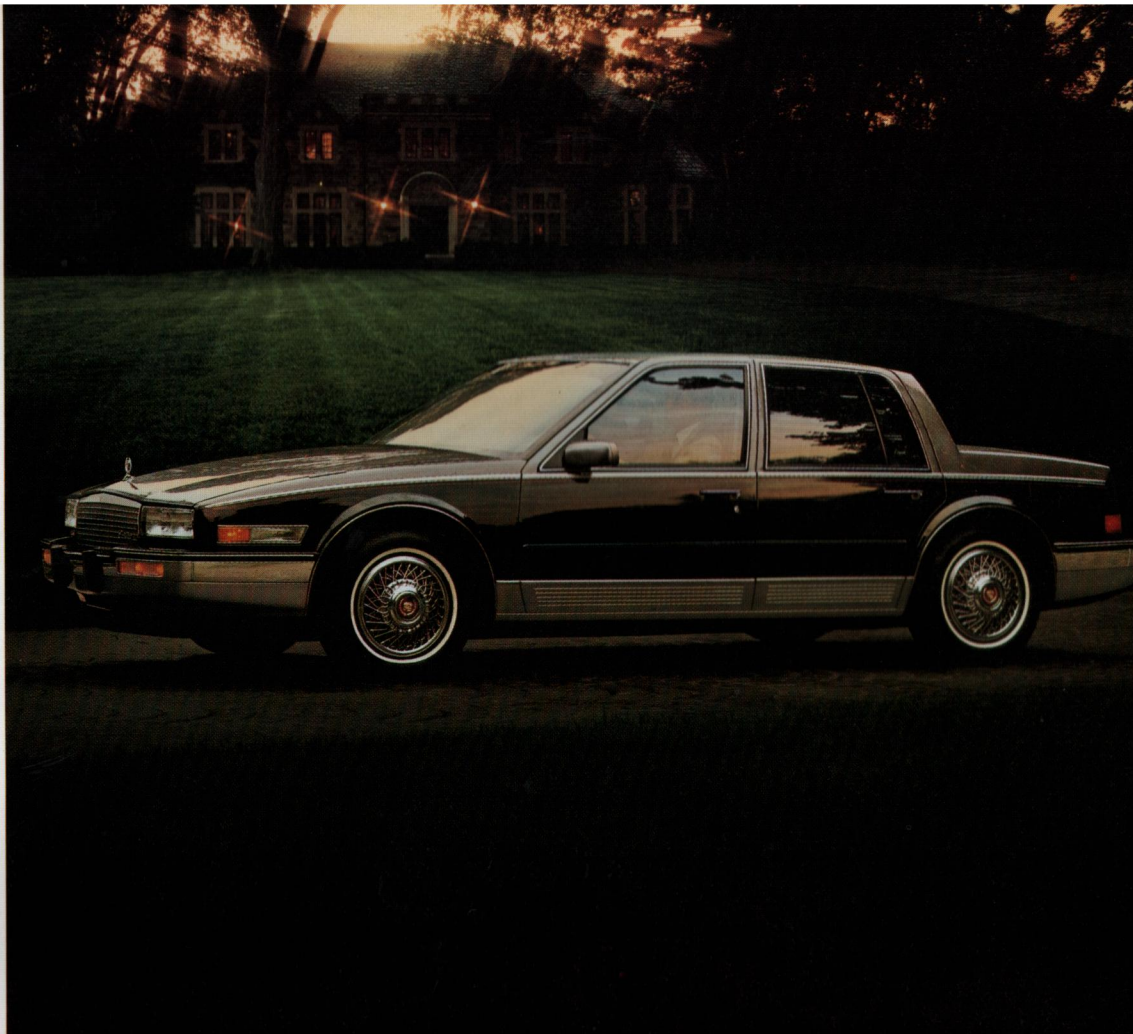

## Cadillac De Ville

GM Series Availability: Cadillac De Ville • Buick Electra Park Avenue • Oldsmobile Delta Ninety-Eight.

Model Availability: Two-door Coupe, Four-door Sedan.

Standard Powerteam: 4.1-liter V8 with Digital Fuel Injection • Four-speed automatic with overdrive.