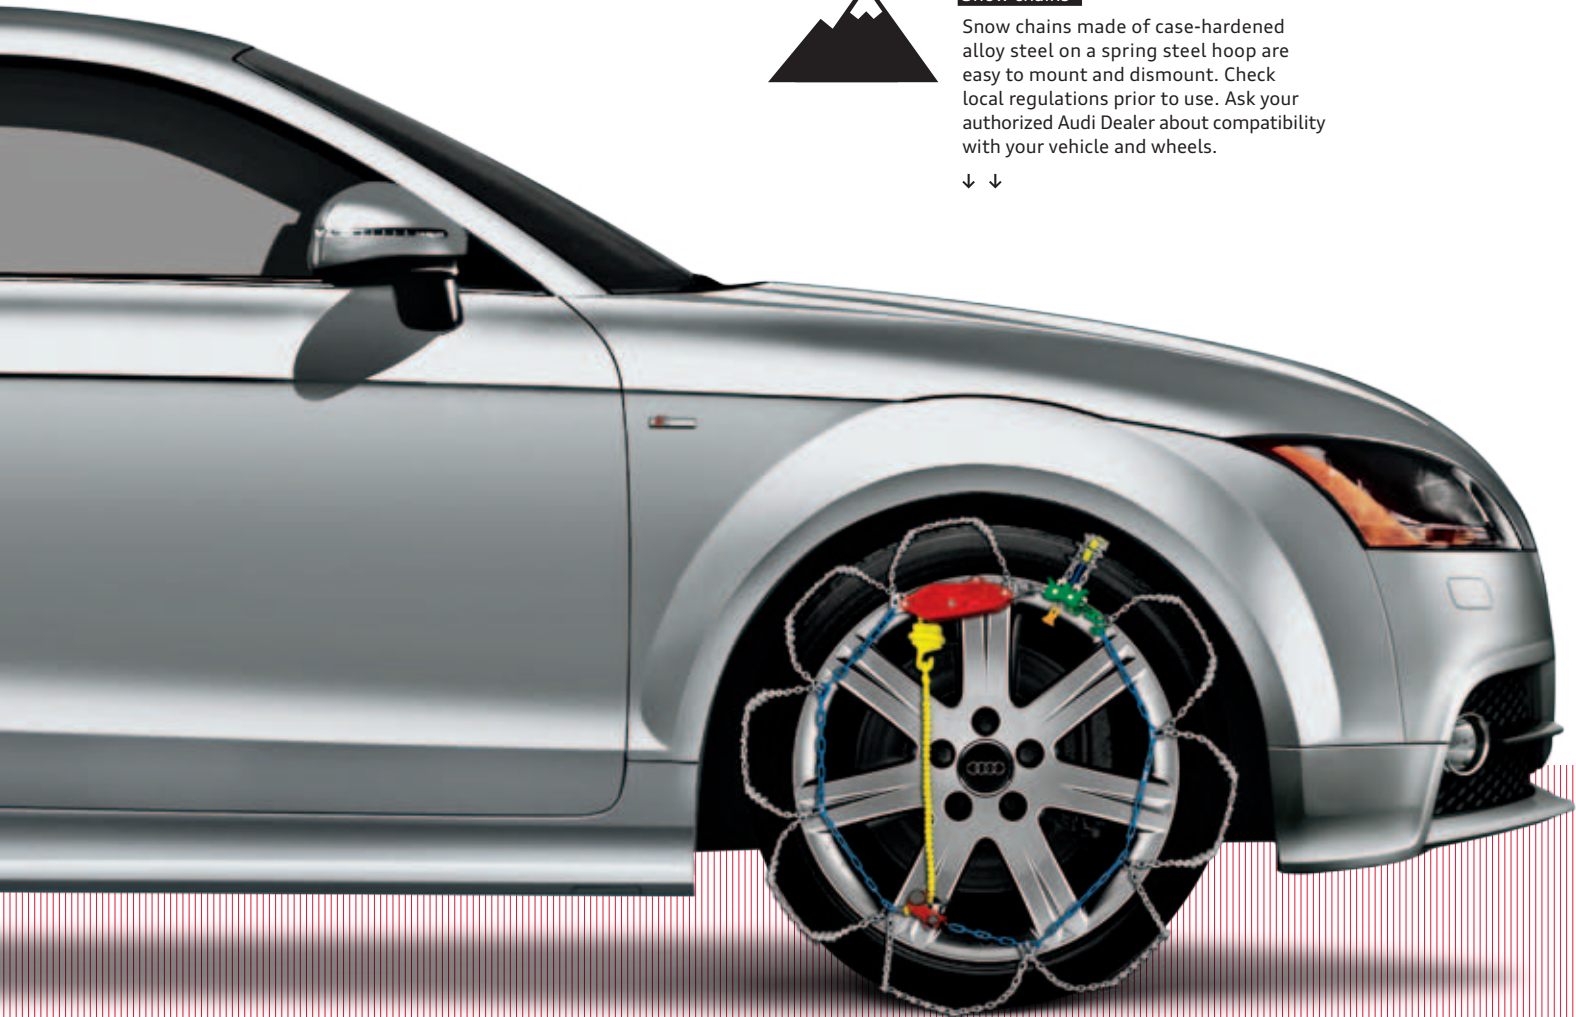

Snow chains¹

Snow chains made of case-hardened alloy steel on a spring steel hoop are easy to mount and dismount. Check local regulations prior to use. Ask your authorized Audi Dealer about compatibility with your vehicle and wheels.