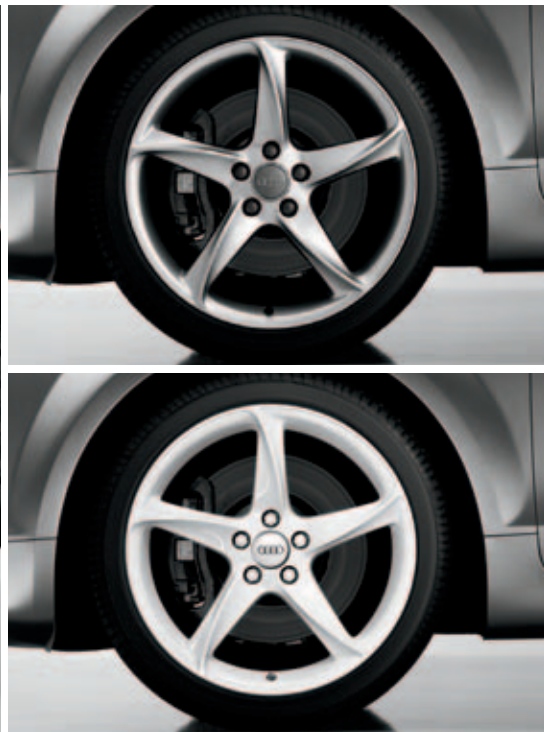

Valve stem caps

Emblazoned with the iconic Audi rings, these handsome caps complement the unique design of the wheels on your TT or TTS.

TT and TTS winter wheel and tire packages

Unlike ultra-high-performance and all-season tires, winter tires are specifically engineered to help improve traction, handling and safety in snow, ice, and even on dry roads in temperatures below 45°F.¹ They help maximize the impressive capabilities of Audi quattro® all-wheel drive. Audi wheel and tire packages feature brand-name, factory-approved tires mounted on Audi Genuine Alloy Wheels. Package offerings are subject to change without notice. See your authorized Audi Dealer for details.