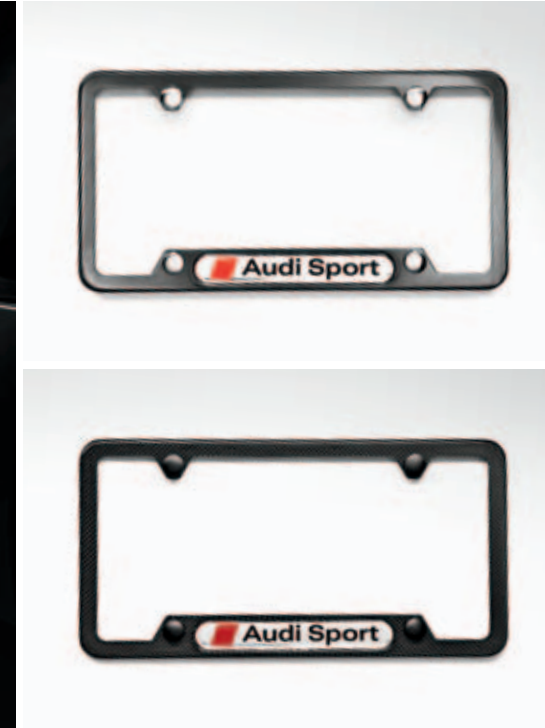

Audi Sport® license plate frame¹

This attractive frame is constructed of highly durable materials. Choose carbon fiber, black powdercoat, polished or brushed finish.