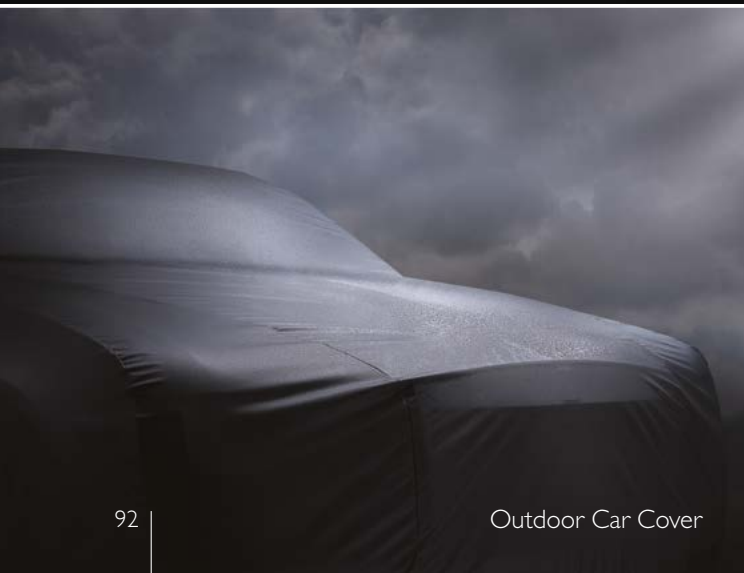

Outdoor Car Cover