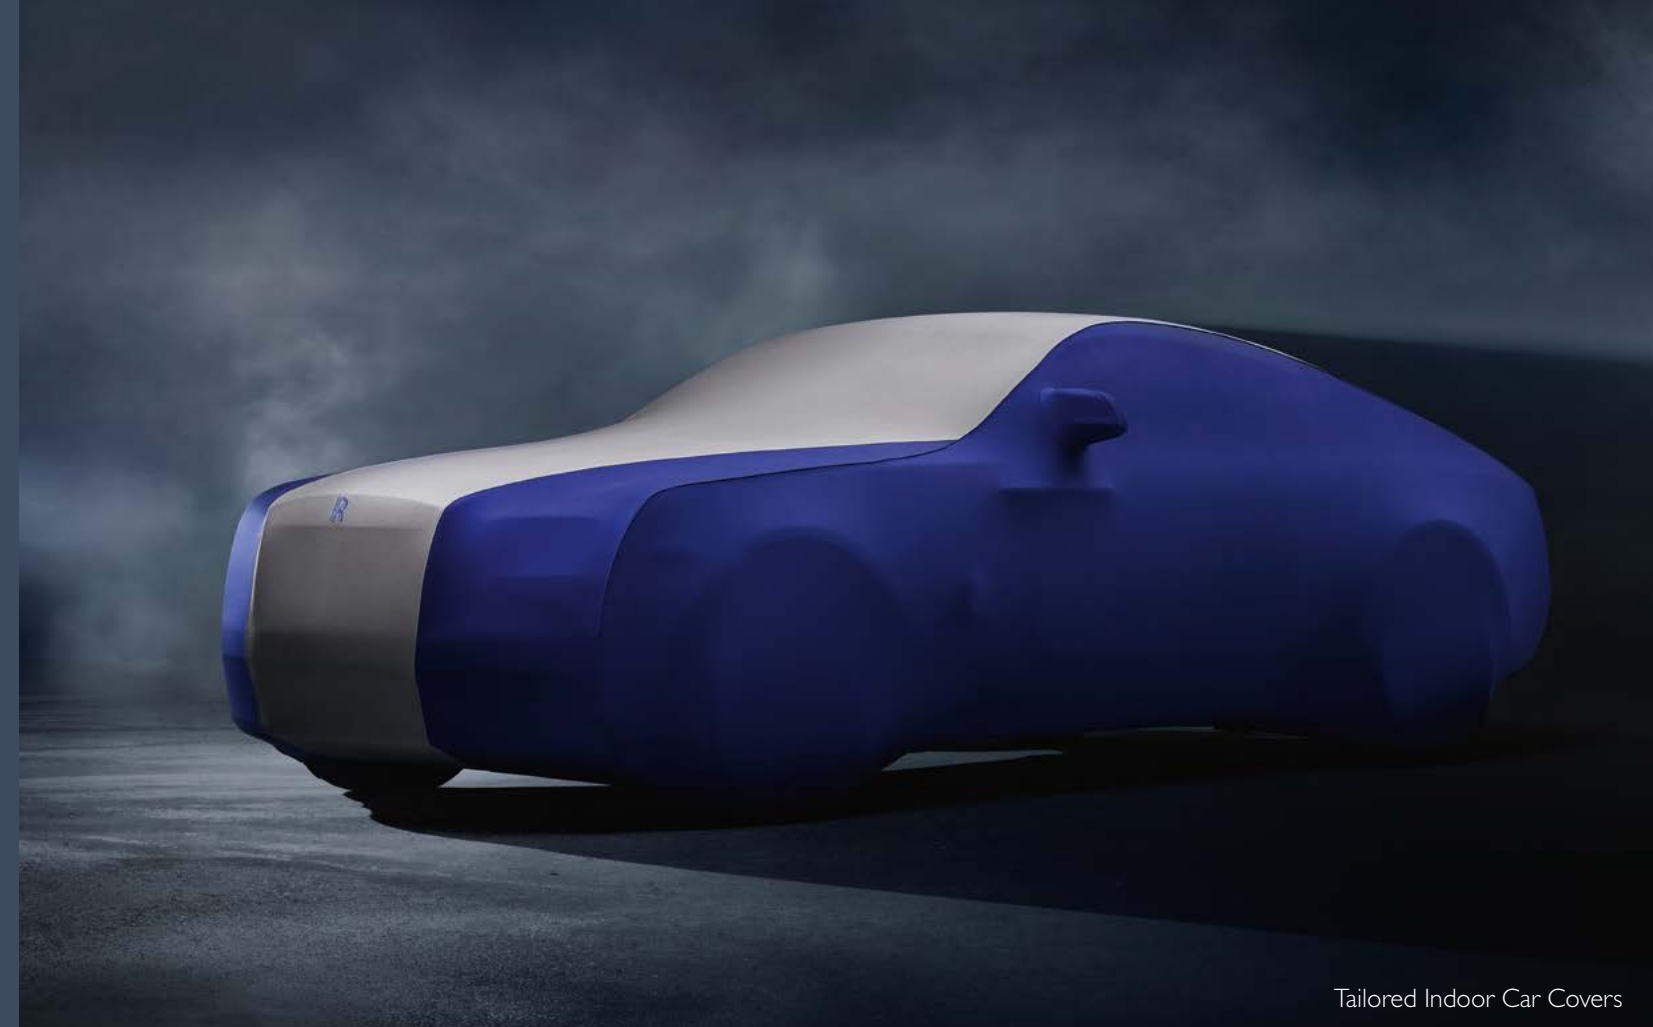

Personalised Engraved Treadplates

Personalised Text Headrests

PERSONALISATION

Transcend the conventional. This collection lets you personalise your Wraith, creating an opportunity to continually change and update the intimate details in your motor car.

Tailored Indoor Car Covers

Handmade to the highest standard and designed to perfectly follow the contours of your motor car, these Tailored Indoor Car Covers can be made from a palette of 18 colours and are available in a single or two-tone colour combination. For the highest level of personalisation initials, names, crests, insignia or RR monogram can be embroidered onto either side.

Available for Wraith