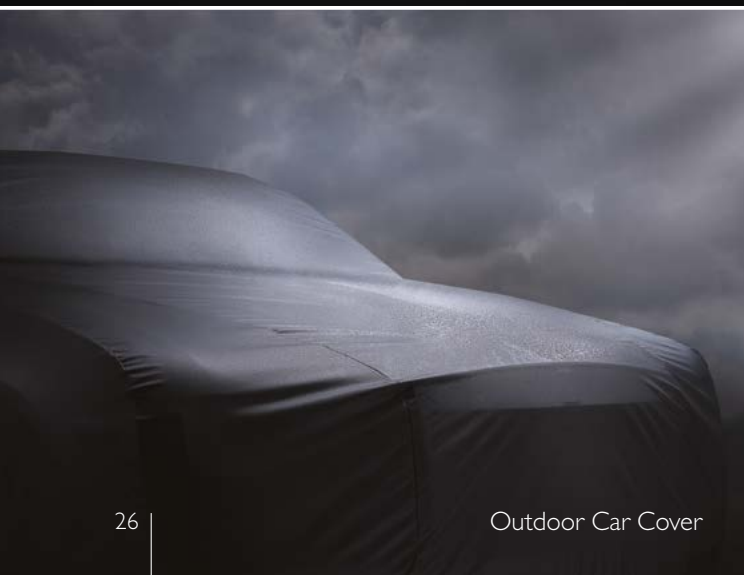

Outdoor Car Cover