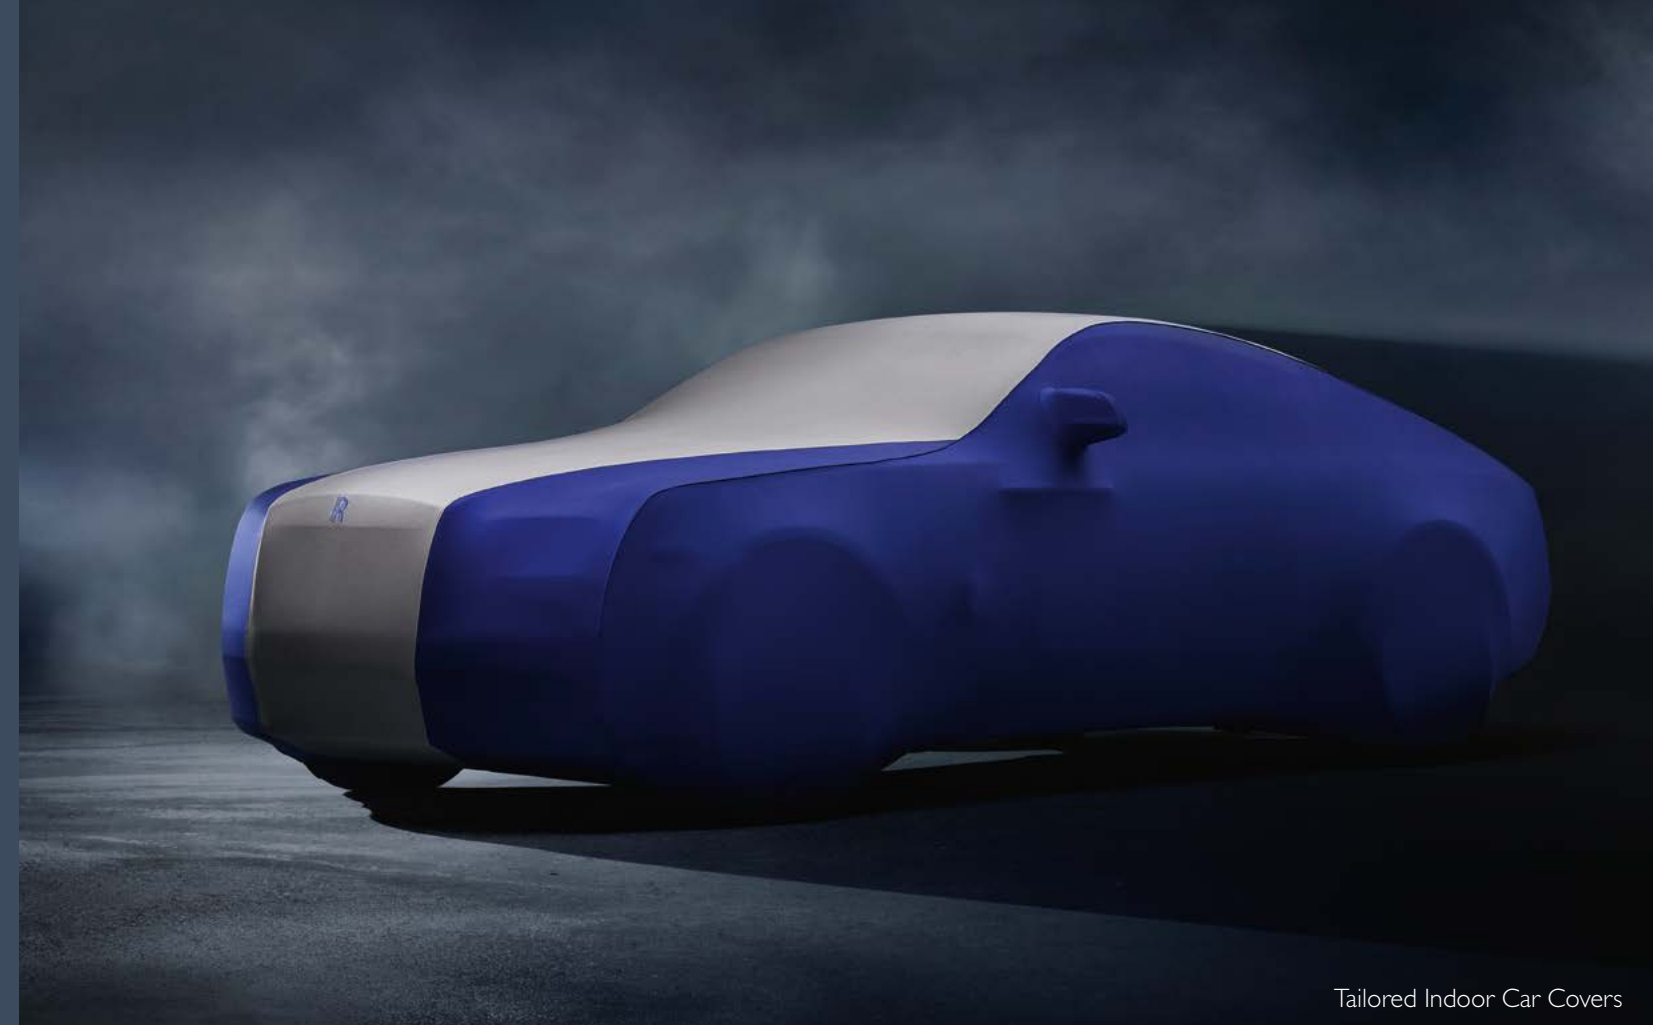

Personalized Engraved Treadplates

Personalized Text Headrests

PERSONALIZATION

Transcend the conventional. This collection lets you personalize your Wraith, creating an opportunity to continually change and update the intimate details in your motor car.

Tailored Indoor Car Covers

Handmade to the highest standard and designed to perfectly follow the contours of your motor car, these Tailored Indoor Car Covers can be made from a palette of 18 colors and are available in a single or two-tone color combination. For the highest level of personalization initials, names, crests, insignia or RR monogram can be embroidered onto either side.

Available for Wraith.