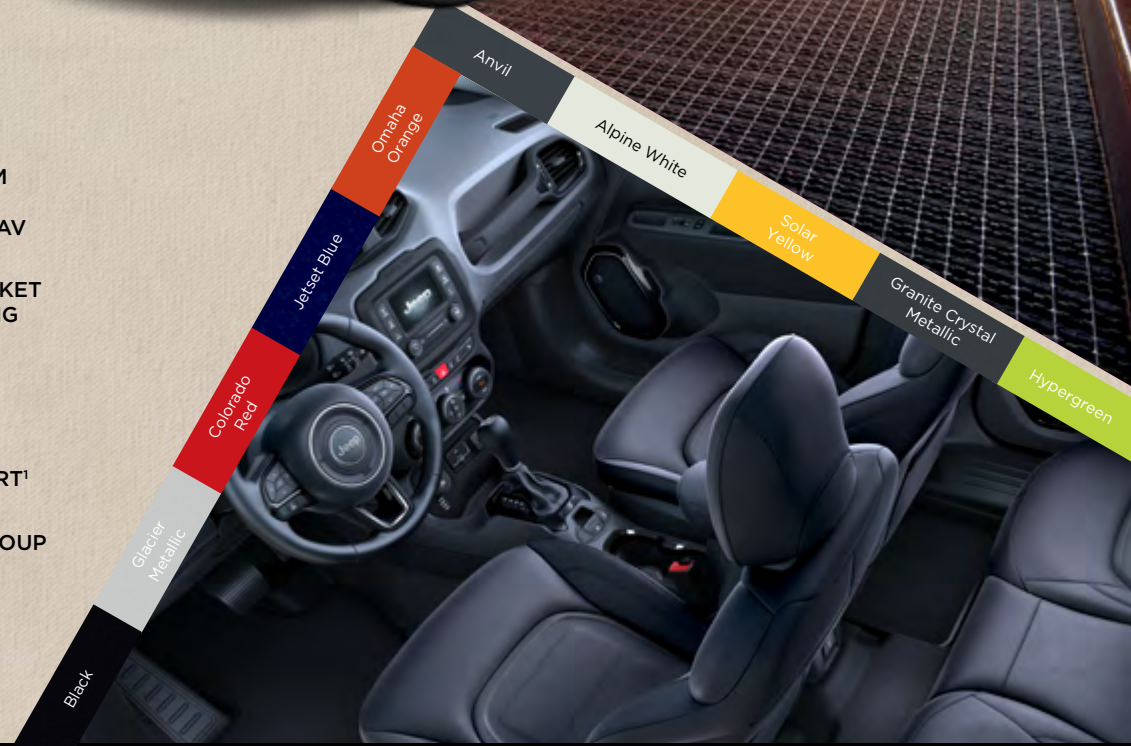

2017 JEEP RENEGADE®
ALTITUDE

BOLD IN EVERY WAY

Blending premium amenities, bold design and the trusted Jeep Brand capability, Renegade® Altitude stands out even when standing still. Turn the wheel, and heads will follow. You'll make your presence known wherever you go.

1.4L MULTIAIR® TURBO ENGINE

AVAILABLE 2.4L TIGERSHARK®
MULTIAIR® 2 ENGINE

AVAILABLE JEEP. ACTIVE DRIVE
4x4 SYSTEM

AVAILABLE SELEC-TERRAIN®
TRACTION CONTROL SYSTEM

18-INCH GLOSS BLACK
ALUMINUM WHEELS

GLOSS BLACK EXTERIOR ACCENTS

EXTERIOR MIRRORS WITH
SUPPLEMENTAL TURN SIGNALS

AVAILABLE MY SKY®
OPEN-AIR SUNROOF SYSTEM

AVAILABLE UCONNECT® 6.5 NAV

CLOTH SEAT HIGH-BACK BUCKET
SEATS WITH BLACK STITCHING

GLOSS BLACK INTERIOR
BEZEL ACCENTS

AVAILABLE
PASSIVE ENTRY/REMOTE START¹

AVAILABLE COLD WEATHER GROUP