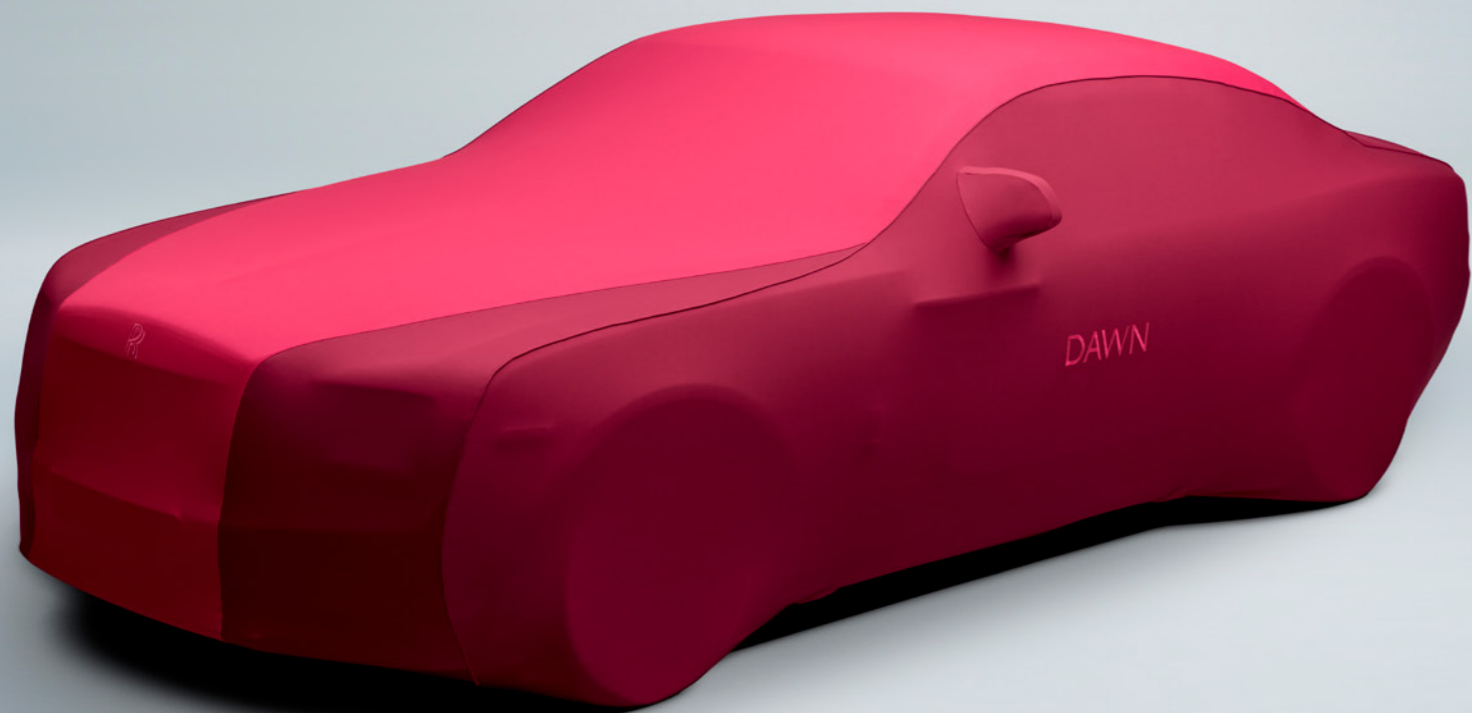

Please check with your appointed Dealer for details.

STAY CONNECTED

CAR CARE & PROTECTION

MAINTAINING AUTOMOTIVE PERFECTION

From the very first encounter, Dawn's graceful presence is unmistakable. Ensure every journey evokes amazement and awe with our Car Care & Protection range. These carefully selected products are designed to keep your Dawn in pristine condition, while maintaining its unrivalled comfort and elegant aesthetics.

Tailored Indoor Car Covers

Handmade to the highest standard and designed to perfectly follow the contours of your motor car, these Tailored Indoor Car Covers can be made from a palette of 18 colours and are available in a single or two-tone colour combination. For the highest level of personalisation, initials, names, crests, insignia or RR monograms can be embroidered onto either side.