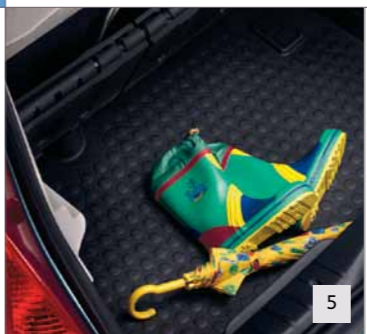

INTERIOR SIGNS OF REFINEMENT

Encompassing innovative technology, the Citroën C3 combines elegance with power, its intelligent design of flowing lines and elevated roofline oozes confidence and style. Whatever your accessory requirement, we have the solution.

NO.	PRODUCT NAME	PART NO.	NO.	PRODUCT NAME	PART NO.
1.	Front Mudflaps (2)	9403 35	5.	Protective Boot Tray	9464 48
2.	Rear Mudflaps (2)	9403 36	6.	Boot Sill Protector	9424 C6
3.	Carpet Floor Mats (4)	9464 J8	7.	Door Sill Protector	9400 70
4.	Reversible Boot Mat	9464 A9	8.	Translucent Protective Strip	9424 G9

4

5