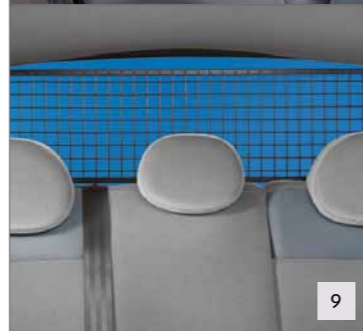

A TOUCH OF PERSONALITY

The Citroën C3 accessories are all about adding your personality, whether that means Window Sunshades, Alloy Wheels, Chrome Exhaust Pipes and Mirror Covers or Wind Deflectors. With so many style options the end result will be a car that faithfully reflects your needs.

NO.	PRODUCT NAME	PART NO.	NO.	PRODUCT NAME	PART NO.
8.	Lateral Window Sunshades	9459 66	13.	Isotherm Module - 15 Litres	9456 03
9.	Rear Window Sunshades	9459 65		Isotherm Module - 21 Litres	9456 59
10.	Chrome Boot Handle Trim	9424 E2	14.	Front Wind Deflectors	9421 67
11.	Chrome Wing Mirror Covers	9623 99		Front & Rear Wind Deflectors	9421 79
12.	Chrome Exhaust Pipe (For all Petrol engines except 1.6i)	9400 H1	15.	Storage Drawer	8214 XK
	Chrome Exhaust Pipe (For all Diesel engines & 1.6i Petrol)	9400 H7			

8

9

10

11

14

12

13

15