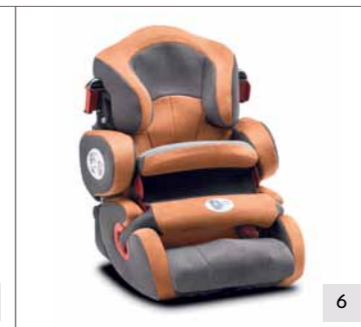

SAFETY - TAKE PLEASURE IN TAKING CARE

Protected and safe. The well being of yourself and your passengers is more important than anything else. The Citroën C3 already very well protected, but Citroën accessories can make it your very own well protected place.

NO.	PRODUCT NAME	PART NO.	NO.	PRODUCT NAME	PART NO.	
1.	Rear Parking Sensors - 4 Rear Sensors	9452 95	4.	Warning Triangle & Safety Vest Kit	9468 30	
	Rear Parking Sensors - Integral Aerial	9452 71		5.	Romer Duo Plus ISOFIX Child Seat (For children 8-18kg)	9448 15
2.	Locking Wheel Bolt Kit - Aluminium	9607 R5	6.	Kiddy-Life child seat (For children 15-36kg)	9648 F1	
	Locking Wheel Bolt Kit - Steel	9607 R4	7.	Front Fog Lights	9482 61	
3.	Anti-Theft Alarm	9471 N6