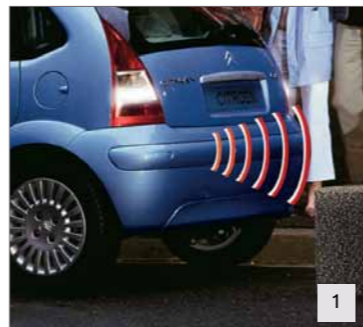

SAFETY - TAKE PLEASURE IN TAKING CARE

Protected and safe. The well being of yourself and your passengers is more important than anything else. The Citroën C3 already very well protected, but Citroën accessories can make it your very own well protected place.

NO.	PRODUCT NAME	PART NO.	NO.	PRODUCT NAME	PART NO.	
1.	Rear Parking Sensors - 4 Rear Sensors	9452 95	4.	Warning Triangle & Safety Vest Kit	9468 30	
	Rear Parking Sensors - Integral Aerial	9452 71		5.	Romer Duo Plus ISOFIX Child Seat (For children 8-18kg)	9448 15
2.	Locking Wheel Bolt Kit - Aluminium	9607 R5	6.	Kiddy-Life child seat (For children 15-36kg)	9648 F1	
	Locking Wheel Bolt Kit - Steel	9607 R4	7.	Front Fog Lights	9482 61	
3.	Anti-Theft Alarm	9471 N6