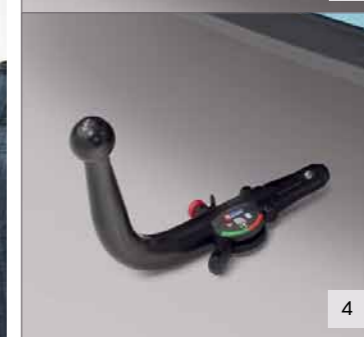

CREATIVE PRACTICALITY

Needs change, your life evolves, surprises are around every corner. Citroën's wide range of functional and ergonomic accessories help you move your life from place to place.

NO.	PRODUCT NAME	PART NO.	NO.	PRODUCT NAME	PART NO.
1.	Roof Bars Panoramic Roof (2) (Requires Mouldings 9416 G8)	9416 G1	5.	Cargo Net	7568 RJ
2.	Roof Bars Full Roof (2) (Requires Mouldings 9416 G7)	9416 E4	6.	Towbar Wiring Kit 13 Pin ▲	9428 C1
3.	Towbar Fixed Swan Neck Towball (Requires Wiring Kit 9428 C1)	9427 CJ	7.	Set of Roof Mouldings - Panoramic Roof ▲	9416 G8
4.	Towbar Demountable Swan Neck Towball (Requires Wiring Kit 9428 C1)	9427 CK	8.	Set of Roof Mouldings - Full Roof ▲	9416 G7

▲ No image available.