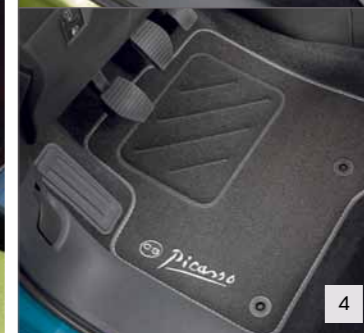

INTERIOR SIGNS OF REFINEMENT

With innovative and intuitive technology, the Citroën C3 Picasso is packed with original ideas. From its seamless curves and stunning panoramic windscreen, inside the interior space is exceptional, airy and uncluttered, all of which makes it a fun, stylish and practical place to travel. Whatever your accessory requirement, we have the solution.

NO.	PRODUCT NAME	PART NO.	NO.	PRODUCT NAME	PART NO.	
1.	Front Mudflaps (2)	9403 70	3.	Carpet Floor Mats (4)	9464 CR	
	Rear Mudflaps (2)	9403 71		4.	Velour Floor Mats (4)	9464 CT
2.	Protective Boot Tray	9424 G1	5.	Rubber Floor Mats (4)	9464 CZ