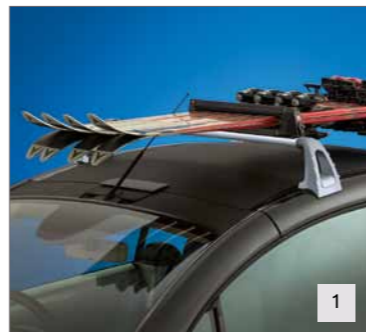

Needs change, your life evolves, surprises are around every corner. Citroën's wide range of functional and ergonomic accessories help you move your life from place to place.

NO.	PRODUCT NAME	PART NO.	NO.	PRODUCT NAME	PART NO.
1.	Roof Bars Ski Carrier - 4 Pairs (Requires Wiring Kit 9615 17)	9615 14	4.	Roof Bars Single Bicycle Carrier Aluminium Frame	9615 13
	Roof Bars Ski Carrier - 6 Pairs (Requires Wiring Kit 9615 17)	9615 15		5.	Roof Bars Single Bicycle Carrier Steel Frame
2.	Towbar Demountable Swan Neck Towball (Requires Wiring Kit 9428 E1)	9427 70	6.	Protective Boot Tray	9424 54
3.	Roof Box 340 Litres	9459 A3	7.	Cargo Net	7568 FT