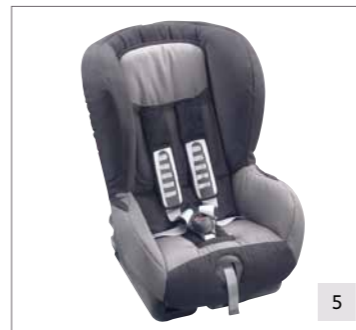

SAFETY - TAKE PLEASURE IN TAKING CARE

Protected and safe. The well being of yourself and your passengers is more important than anything else. The Citroën C3 Pluriel is already very well protected, but Citroën accessories can make it your very own well protected place.

NO.	PRODUCT NAME	PART NO.	NO.	PRODUCT NAME	PART NO.	
1.	Rear Parking Sensors - 4 Rear Detectors	9452 95	4.	Warning Triangle & Safety Vest Kit	9468 30	
	Rear Parking Sensors - Integral Aerial	9452 71		5.	Romer Duo Plus ISOFIX Child Seat (For children 8-18kg)	9448 15
2.	Locking Wheel Bolt Kit - Aluminium	9607 R5	6.	Kiddy-Life child seat (For children 15-36kg)	9648 F1	
	Locking Wheel Bolt Kit - Steel	9607 R4	7.	Front Fog Lights	9482 61	
3.	Anti-Theft Alarm	9471 N6