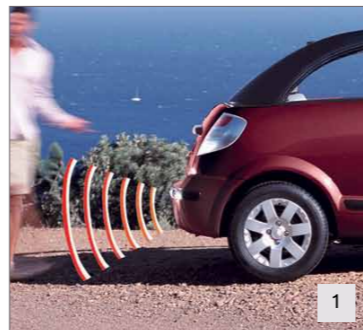

SAFETY - TAKE PLEASURE IN TAKING CARE

Protected and safe. The well being of yourself and your passengers is more important than anything else. The Citroën C3 Pluriel is already very well protected, but Citroën accessories can make it your very own well protected place.

NO.	PRODUCT NAME	PART NO.	NO.	PRODUCT NAME	PART NO.	
1.	Rear Parking Sensors - 4 Rear Detectors	9452 95	4.	Warning Triangle & Safety Vest Kit	9468 30	
	Rear Parking Sensors - Integral Aerial	9452 71		5.	Romer Duo Plus ISOFIX Child Seat (For children 8-18kg)	9448 15
2.	Locking Wheel Bolt Kit - Aluminium	9607 R5	6.	Kiddy-Life child seat (For children 15-36kg)	9648 F1	
	Locking Wheel Bolt Kit - Steel	9607 R4	7.	Front Fog Lights	9482 61	
3.	Anti-Theft Alarm	9471 N6