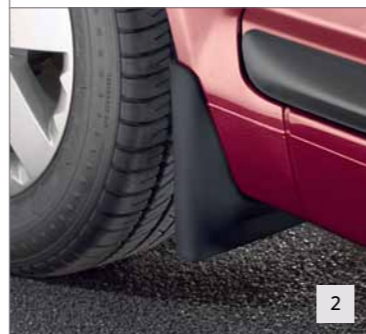

INTERIOR SIGNS OF REFINEMENT

Packed with technology, the Citroën C3 Pluriel is utterly individual and uniquely flexible. This is the car that will change to reflect your mood, giving you a five-into-one versatile car with amazing practicality and style. Whatever your accessory requirement, we have the solution.