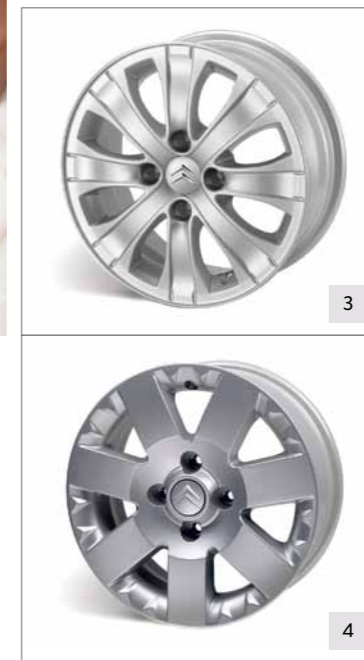

Expect the best.

04 COMFORT & STYLE

08 SAFETY

10 TOURING & TRANSPORTATION

12 PROTECTION

14 TECHNOLOGY

A QUESTION OF **STYLE**

Unique, original and inspiring, Citroën accessories fit your lifestyle perfectly. Contemporary or classic, you can add personal touches almost everywhere.

NO.	PRODUCT NAME	PART NO.	NO.	PRODUCT NAME	PART NO.
1.	Naos 15" Wheel Trim	9406 F8	3.	Talèo 15" Alloy Wheel	9406 A8
2.	Amarna 15" Wheel Trim	9406 F3	4.	Coyote 15" Alloy Wheel	5402 G3

A TOUCH OF PERSONALITY