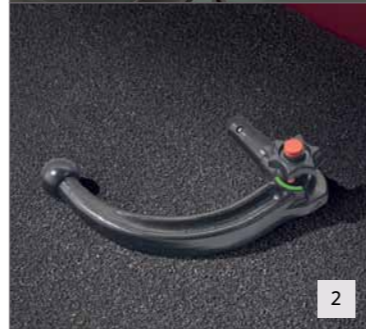

CREATIVE PRACTICALITY

Needs change, your life evolves, surprises are around every corner. Citroën's wide range of functional and ergonomic accessories help you move your life from place to place.

NO.	PRODUCT NAME	PART NO.	NO.	PRODUCT NAME	PART NO.	
1.	Roof Bars Ski Carrier - 4 Pairs (Requires Wiring Kit 9615 17)	9615 14	4.	Roof Bars Single Bicycle Carrier Aluminium Frame	9615 13	
	Roof Bars Ski Carrier - 6 Pairs (Requires Wiring Kit 9615 17)	9615 15		5.	Roof Bars Single Bicycle Carrier Steel Frame	9615 12
2.	Towbar Demountable Swan Neck Towball (Requires Wiring Kit 9428 E1)	9427 70	6.	Protective Boot Tray	9424 54	
3.	Roof Box 340 Litres	9459 A3	7.	Cargo Net	7568 FT