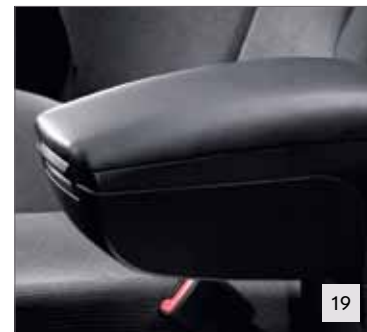

ZEN ATTITUDE

Natural and intuitive. Driving your Citroën C1 should be a relaxing affair. Enjoy technology that responds to the lightest touch and take pleasure from the accessories designed to make your journey a delight.

NO.	PRODUCT NAME	PART NO.	NO.	PRODUCT NAME	PART NO.
18.	Reading Light	9468 25	21.	Aluminium Interior Kit	9425 87
19.	Front Central Armrest with Storage Compartment	9440 16	22.	Isotherm Module - 15 Litres	9456 03
20.	Ashtray	9623 95		Isotherm Module - 21 Litres	9456 59