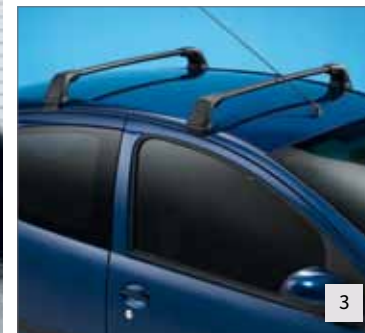

CREATIVE PRACTICALITY

Needs change, your life evolves, surprises are around every corner. Citroën's wide range of functional and ergonomic accessories help you move your life from place to place.

NO.	PRODUCT NAME	PART NO.	NO.	PRODUCT NAME	PART NO.
1.	Moulded Roof Box 280 Litres (130x80x21/34cm)	9459 J2	3.	Transverse Roof Bars - Set of 2 (For 3 Door Vehicle)	9616 S4
	Moulded Roof Box 340 Litres (150x82x21/34cm)	9459 J3		Transverse Roof Bars - Set of 2 (For 5 Door Vehicle)	9616 S5
2.	Roof Bars Ski Carrier - 2 Pairs (Requires Wiring Kit 9617 79)	9615 14	4.	Roof Bars Single Bicycle Carrier (Aluminium Frame)	9615 13
	Roof Bars Ski Carrier - 4 Pairs (Requires Wiring Kit 9615 17)	9615 14		Roof Bars Single Bicycle Carrier (Steel Frame)	9615 12
	Roof Bars Ski Carrier - 6 Pairs (Requires Wiring Kit 9615 17)	9615 15			

1

2

3

4