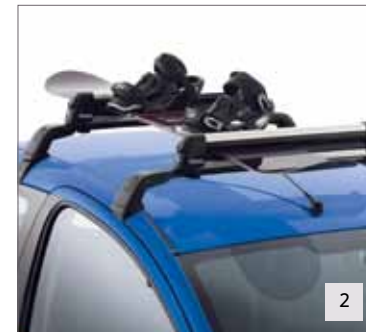

CREATIVE PRACTICALITY

Needs change, your life evolves, surprises are around every corner. Citroën's wide range of functional and ergonomic accessories help you move your life from place to place.

NO.	PRODUCT NAME	PART NO.	NO.	PRODUCT NAME	PART NO.
1.	Moulded Roof Box 280 Litres (130x80x21/34cm)	9459 J2	3.	Transverse Roof Bars - Set of 2 (For 3 Door Vehicle)	9616 S4
	Moulded Roof Box 340 Litres (150x82x21/34cm)	9459 J3		Transverse Roof Bars - Set of 2 (For 5 Door Vehicle)	9616 S5
2.	Roof Bars Ski Carrier - 2 Pairs (Requires Wiring Kit 9617 79)	9615 14	4.	Roof Bars Single Bicycle Carrier (Aluminium Frame)	9615 13
	Roof Bars Ski Carrier - 4 Pairs (Requires Wiring Kit 9615 17)	9615 14		Roof Bars Single Bicycle Carrier (Steel Frame)	9615 12
	Roof Bars Ski Carrier - 6 Pairs (Requires Wiring Kit 9615 17)	9615 15			

1

2

3

4