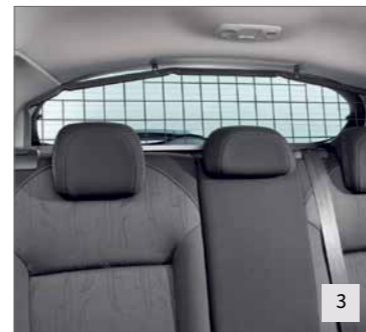

SAFETY - TAKE PLEASURE IN TAKING CARE

Protected and safe. The well being of yourself and your passengers is more important than anything else. The new Citroën C4 is already very well protected, but Citroën accessories can make it your very own well protected place.

NO.	PRODUCT NAME	PART NO.	NO.	PRODUCT NAME	PART NO.
1.	Locking Wheel Bolts Kit - Steel	9607 R4	5.	Front Parking Sensors - 4 Rear Sensors	9690 01
	Locking Wheel Bolts Kit - Aluminium	9607 R5	6.	Rear Parking Sensors - 4 Rear Sensors	9452 96
2.	Warning Triangle & Safety Vest Jacket	9468 30	7.	Front Fog Lights	9482 66
3.	Dog Guard	9412 22	8.	Romer Duo Plus ISOFIX Child Seat (For children 8-18kg)	9448 15
4.	Anti- Theft Alarm	9471 R1