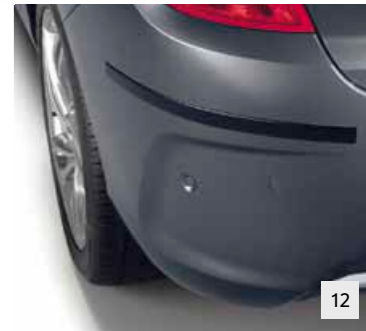

16 PROTECTION

KEEP IT LIKE NEW

We know you will want to keep your new Citroën C4 as clean and new as the day it left the showroom. Citroën's range of cleaning and protection accessories are sure to keep it that way.

NO.	PRODUCT NAME	PART NO.	NO.	PRODUCT NAME	PART NO.
6.	Front Mudflaps - Set of 2	9403 76	11.	Front Bumper Protective Strips - Black	9424 J8
7.	Rear Mudflaps - Set of 2	9403 77		Front Bumper Protective Strips - Clear	9424 J3
8.	Luggage Compartment Divider	9424 H2		Front Bumper Protective Strips - Chrome Effect	9424 G9
9.	Reversible Boot Mat	9464 FH	12.	Rear Bumper Protective Strips - Black	9424 K2
10.	Body Cover	9985 27		Rear Bumper Protective Strips - Clear	9424 J1
				Rear Bumper Protective Strips - Chrome Effect	9424 J6

12