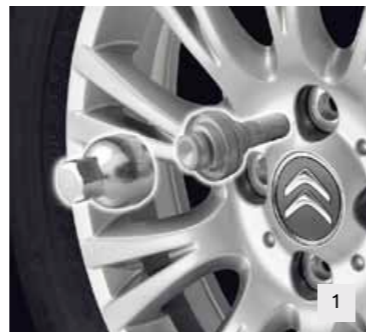

SAFETY - TAKE PLEASURE IN TAKING CARE

Protected and safe. The well being of yourself and your passengers is more important than anything else. The new Citroën C4 is already very well protected, but Citroën accessories can make it your very own well protected place.

NO.	PRODUCT NAME	PART NO.	NO.	PRODUCT NAME	PART NO.
1.	Locking Wheel Bolts Kit - Steel	9607 R4	5.	Front Parking Sensors - 4 Rear Sensors	9690 01
	Locking Wheel Bolts Kit - Aluminium	9607 R5	6.	Rear Parking Sensors - 4 Rear Sensors	9452 96
2.	Warning Triangle & Safety Vest Jacket	9468 30	7.	Front Fog Lights	9482 66
3.	Dog Guard	9412 22	8.	Romer Duo Plus ISOFIX Child Seat (For children 8-18kg)	9448 15
4.	Anti- Theft Alarm	9471 R1