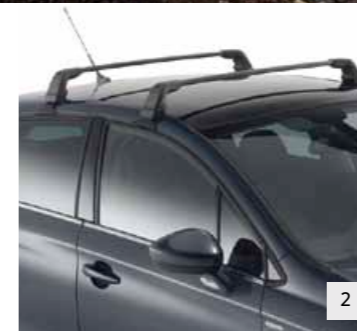

CREATIVE PRACTICALITY

Needs change, your life evolves, surprises are around every corner. Citroën's wide range of functional and ergonomic accessories help you move your life from place to place.

2

NO.	PRODUCT NAME	PART NO.	NO.	PRODUCT NAME	PART NO.
1.	Roof Bar Single Bicycle Carrier - Steel Frame	9615 12	5.	Roof Bars Canoe Carrier - 1 Canoe	9416 K2
	Roof Bar Single Bicycle Carrier - Aluminium Frame	9615 13	6.	Roof Bars Ski Carrier - 4 Pairs (Requires Wiring Kit 9615 16)	9615 14
2.	Transverse Roof Bars - Set of 2	9416 G3		Roof Bars Ski Carrier - 6 Pairs (Requires Wiring Kit 9615 16)	9615 15
3.	Collapsible Roof Box 300 Litres (190x50x10/30cm)	9459 K2			
4.	Collapsible Roof Box 340 Litres (110x80x7/40cm)	9459 K1