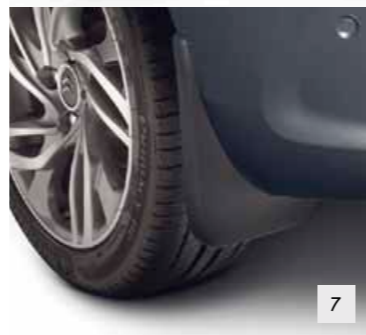

16 PROTECTION

KEEP IT LIKE NEW

We know you will want to keep your new Citroën C4 as clean and new as the day it left the showroom. Citroën's range of cleaning and protection accessories are sure to keep it that way.

NO.	PRODUCT NAME	PART NO.	NO.	PRODUCT NAME	PART NO.
6.	Front Mudflaps - Set of 2	9403 76	11.	Front Bumper Protective Strips - Black	9424 J8
7.	Rear Mudflaps - Set of 2	9403 77		Front Bumper Protective Strips - Clear	9424 J3
8.	Luggage Compartment Divider	9424 H2		Front Bumper Protective Strips - Chrome Effect	9424 G9
9.	Reversible Boot Mat	9464 FH	12.	Rear Bumper Protective Strips - Black	9424 K2
10.	Body Cover	9985 27		Rear Bumper Protective Strips - Clear	9424 J1
				Rear Bumper Protective Strips - Chrome Effect	9424 J6

6

7