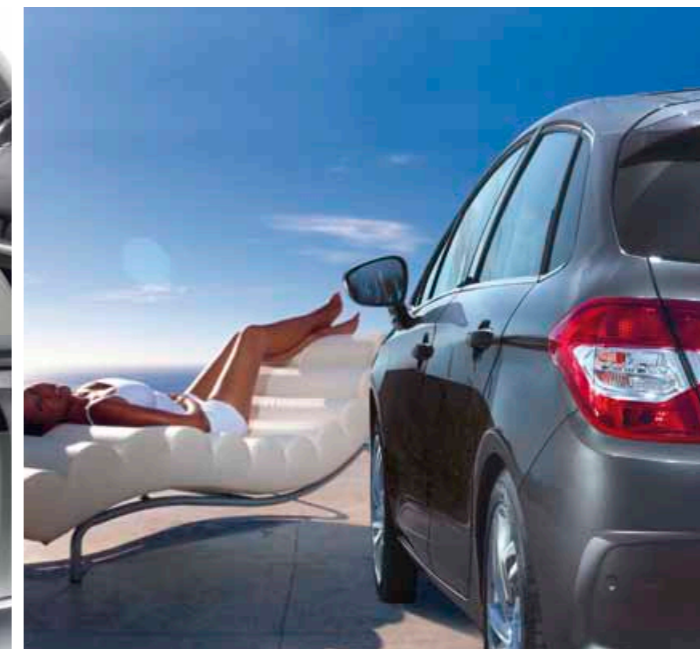

A TOUCH OF PERSONALITY

The new Citroën C4 accessories are all about adding your personality, whether that means Alloy Wheels, Window Sunshades or Gear Knobs. With so many style options the end result will be a car that faithfully reflects your needs.

10

NO.	PRODUCT NAME	PART NO.	NO.	PRODUCT NAME	PART NO.
8.	Isotherm Module - 15 Litres	9456 03	11.	Ashtray	7589 05
	Isotherm Module - 21 Litres	9645 59	12.	Rear Side Window Sunshades	9459 H7
9.	Coat Hanger	9414 93	13.	Rear Window Sunshade	9459 H8
10.	Wind Deflectors - Set of 2	9421 C1