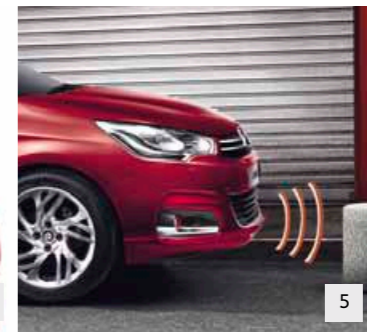

SAFETY - TAKE PLEASURE IN TAKING CARE

Protected and safe. The well being of yourself and your passengers is more important than anything else. The new Citroën C4 is already very well protected, but Citroën accessories can make it your very own well protected place.

NO.	PRODUCT NAME	PART NO.	NO.	PRODUCT NAME	PART NO.
1.	Locking Wheel Bolts Kit - Steel	9607 R4	5.	Front Parking Sensors - 4 Rear Sensors	9690 01
	Locking Wheel Bolts Kit - Aluminium	9607 R5	6.	Rear Parking Sensors - 4 Rear Sensors	9452 96
2.	Warning Triangle & Safety Vest Jacket	9468 30	7.	Front Fog Lights	9482 66
3.	Dog Guard	9412 22	8.	Romer Duo Plus ISOFIX Child Seat (For children 8-18kg)	9448 15
4.	Anti- Theft Alarm	9471 R1