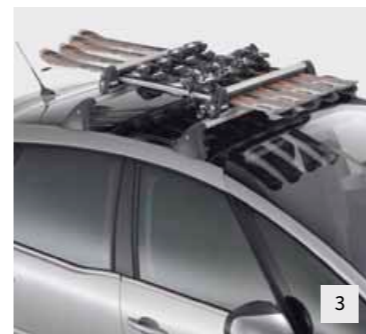

CREATIVE PRACTICALITY

Needs change, your life evolves, surprises are around every corner. Citroën's wide range of functional and ergonomic accessories help you move your life from place to place.

NO.	PRODUCT NAME	PART NO.	NO.	PRODUCT NAME	PART NO.	
1.	Moulded Roof Box 280 Litres (130x80x21/34cm)	9459 J2	4.	Transverse Roof Bars - Set of 2 (C4 Picasso)	9416 A4	
	Moulded Roof Box 340 Litres (150x82x21/34cm)	9459 J3		5.	Transverse Roof Bars on Rails - Set of 2 (Grand C4 Picasso)	9416 A3
2.	Moulded Roof Box 370 Litres (225x60x21/34cm)	9459 J4	6.	Towbar with Fixed Swan Neck Towball (Requires Wiring Kit 9428 E1)	9427 AC	
	Moulded Roof Box 380 Litres (150x82x21/34cm)	9459 J6		7.	Towbar Demountable Swan Neck Towball (Requires Wiring Kit 9428 E1)	9427 AF
	Moulded Roof Box 430 Litres (225x82x21/34cm)	9459 J5	8.		Roof Bars Single Bicycle Carrier - Aluminium Frame	9615 13
3.	Roof Bars Ski Carrier - 4 Pairs (Requires Wiring Kit 9615 17)	9615 14		Roof Bars Single Bicycle Carrier - Steel Frame	9615 12	
	Roof Bars Ski Carrier - 6 Pairs (Requires Wiring Kit 9615 17)	9615 15				

3