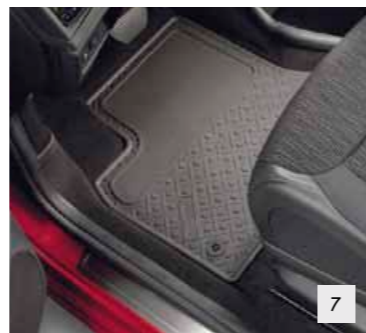

KEEP IT LIKE NEW

We know you will want to keep your Citroën C4 Picasso/Grand C4 Picasso as clean and new as the day it left the showroom. Citroën's range of cleaning and protection accessories are sure to keep it that way.

NO.	PRODUCT NAME	PART NO.	NO.	PRODUCT NAME	PART NO.
7.	Rubber Floor mats - Set of 4 (Front Row & Row 2)	9464 W8	10.	Rear Bumper Protective Strips - Black	9424 K1
	Rubber Floor mats - Set of 2 (Grand C4 Picasso - Row 3)	9464 W7		Rear Bumper Protective Strips - Clear	9424 F2
8.	Velour Floor mats - Set of 4 (Front Row & Row 2)	9464 GS		Rear Bumper Protective Strips - Chrome Effect	9424 J5
	Velour Floor mats - Set of 4 (Grand C4 Picasso - Row 3)	9464 V8			
9.	Carpet Floor Mats - Set of 4 (Front Row & Row 2)	9464 V9			
	Carpet Floor mats - Set of 4 (Grand C4 Picasso - Row 3)	9464 V4