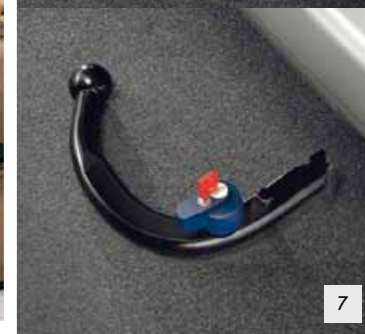

CREATIVE PRACTICALITY

Needs change, your life evolves, surprises are around every corner. Citroën's wide range of functional and ergonomic accessories help you move your life from place to place.

NO.	PRODUCT NAME	PART NO.	NO.	PRODUCT NAME	PART NO.	
1.	Moulded Roof Box 280 Litres (130x80x21/34cm)	9459 J2	4.	Transverse Roof Bars - Set of 2 (C4 Picasso)	9416 A4	
	Moulded Roof Box 340 Litres (150x82x21/34cm)	9459 J3		5.	Transverse Roof Bars on Rails - Set of 2 (Grand C4 Picasso)	9416 A3
2.	Moulded Roof Box 370 Litres (225x60x21/34cm)	9459 J4	6.	Towbar with Fixed Swan Neck Towball (Requires Wiring Kit 9428 E1)	9427 AC	
	Moulded Roof Box 380 Litres (150x82x21/34cm)	9459 J6		7.	Towbar Demountable Swan Neck Towball (Requires Wiring Kit 9428 E1)	9427 AF
	Moulded Roof Box 430 Litres (225x82x21/34cm)	9459 J5	8.		Roof Bars Single Bicycle Carrier - Aluminium Frame	9615 13
3.	Roof Bars Ski Carrier - 4 Pairs (Requires Wiring Kit 9615 17)	9615 14		Roof Bars Single Bicycle Carrier - Steel Frame	9615 12	
	Roof Bars Ski Carrier - 6 Pairs (Requires Wiring Kit 9615 17)	9615 15				

6