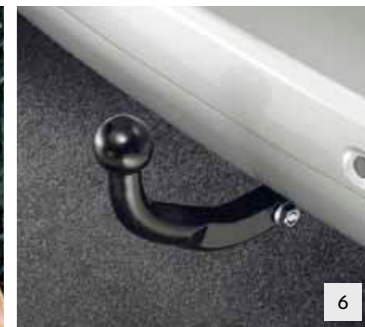

CREATIVE PRACTICALITY

Needs change, your life evolves, surprises are around every corner. Citroën's wide range of functional and ergonomic accessories help you move your life from place to place.

NO.	PRODUCT NAME	PART NO.	NO.	PRODUCT NAME	PART NO.	
1.	Moulded Roof Box 280 Litres (130x80x21/34cm)	9459 J2	4.	Transverse Roof Bars - Set of 2 (C4 Picasso)	9416 A4	
	Moulded Roof Box 340 Litres (150x82x21/34cm)	9459 J3		5.	Transverse Roof Bars on Rails - Set of 2 (Grand C4 Picasso)	9416 A3
2.	Moulded Roof Box 370 Litres (225x60x21/34cm)	9459 J4	6.	Towbar with Fixed Swan Neck Towball (Requires Wiring Kit 9428 E1)	9427 AC	
	Moulded Roof Box 380 Litres (150x82x21/34cm)	9459 J6		7.	Towbar Demountable Swan Neck Towball (Requires Wiring Kit 9428 E1)	9427 AF
	Moulded Roof Box 430 Litres (225x82x21/34cm)	9459 J5	8.		Roof Bars Single Bicycle Carrier - Aluminium Frame	9615 13
3.	Roof Bars Ski Carrier - 4 Pairs (Requires Wiring Kit 9615 17)	9615 14		Roof Bars Single Bicycle Carrier - Steel Frame	9615 12	
	Roof Bars Ski Carrier - 6 Pairs (Requires Wiring Kit 9615 17)	9615 15				

3