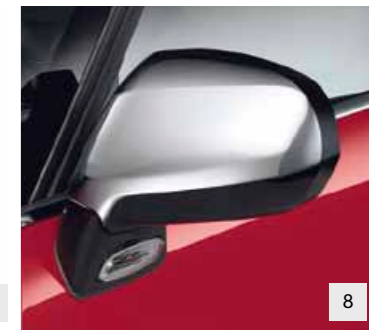

A QUESTION OF STYLE

Unique, original and inspiring, Citroën accessories fit your lifestyle perfectly. Contemporary or classic, you can add personal touches almost everywhere.

1

2

3

6

8

9

4

5

7

NO.	PRODUCT NAME	PART NO.	NO.	PRODUCT NAME	PART NO.
1.	Malawi 16" Alloy Wheel	9406 94	6.	Volubilis 17" Alloy Wheel	5402 Y7
2.	Managua 16" Alloy Wheel	5402 X6	7.	Atacama 18" Alloy Wheel	5402 Q8
3.	Baikal 16" Alloy Wheel	5402 V0	8.	Chrome Wing Mirror Covers - Set of 2	9423 08
4.	Roskilde 17" Alloy Wheel	5402 Z7	9.	Gear Knob (Please consult your Dealer)	N/A
5.	Scandola 17" Alloy Wheel	9406 95