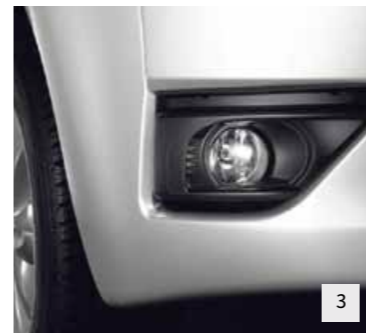

SAFETY - TAKE PLEASURE IN TAKING CARE

Protected and safe. The well being of yourself and your passengers is more important than anything else. The Citroën C4 Picasso/ Grand C4 Picasso is already very well protected, but Citroën accessories can make it your very own well protected place.

NO.	PRODUCT NAME	PART NO.	NO.	PRODUCT NAME	PART NO.
1.	Front Parking Sensors - 4 Rear Sensors	9690 01	6.	Locking Wheel Bolt Kit - Aluminium	9607 R5
2.	Rear Parking Sensors - 4 Rear Sensors	9452 95		Locking Wheel Bolt Kit - Steel	9405 32
	Rear Parking Sensors - Integral Aerial	9452 71	7.	Anti-Theft Alarm	9471 L5
3.	Front Fog Lights	6206 E1		Anti-Lift Module[▲]	9471 AH
4.	Warning Triangle & Safety Vest Kit	9468 30	8.	Romer Duo Plus ISOFIX Child Seat (For children 8-18kg)	9448 15
5.	Dog Guard	9412 27			

[▲]No image available.