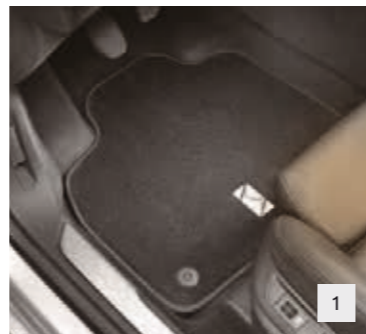

INTERIOR SIGNS OF REFINEMENT

The new Citroën DS5 has a depth of progressive technology, fresh detailing and material quality that exclude flair and driver focused dynamism. With a striking yet space efficient sportback profile, stunning, light filled interior and Citroën's first full-hybrid diesel engine, the new Citroën DS5 brings a radical new presence to prestige and contemporary luxury. Whatever your accessory requirement, we have the solution that's been created to perfectly match your new Citroën DS5.

NO.	PRODUCT NAME	PART NO.	NO.	PRODUCT NAME	PART NO.
1.	Velour Floor Mats - Set of 4	1606857380	6.	Luggage Compartment Divider	9468 41
2.	Carpet Floor Mats - Set of 4	9464 HN	7.	Protective Strips Front/Rear - Clear	9424 K6
3.	Rubber Floor Mats - Set of 4	9464 HJ	8.	Boot Sill Protector	1606430980
4.	Body Cover	9985 34	9.	Front Mudflaps - Set of 2	9403 73
5.	Reversible Boot Mat	9464 HK		Rear Mudflaps - Set of 2	9403 74
	Reversible Boot Mat	1606857480