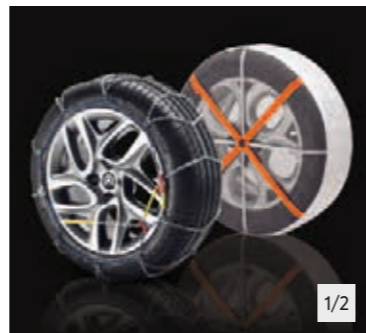

SAFETY - TAKE PLEASURE IN TAKING CARE

Protected and safe. The well being of yourself and your passengers is more important than anything else. The new Citroën DS5 is already very well protected, but Citroën accessories can make it your very own well protected place.

NO.	PRODUCT NAME	PART NO.	NO.	PRODUCT NAME	PART NO.
1.	Snow Socks	Please consult your dealer	6.	Dog Guard	9412 36
2.	Snow Chains	Please consult your dealer	7.	Front Parking Sensors - 4 Rear Sensors	9690 01
3.	Warning Triangle & Safety Vest Jacket	9468 30	8.	Rear Parking Sensors - 4 Rear Sensors	9452 96
4.	Locking Wheel Bolts Kit - Aluminium	9607 R5	9.	Anti-Theft Alarm	1607070980
5.	Kiddy Comfort Pro (For children 0-3 years)	1606604580