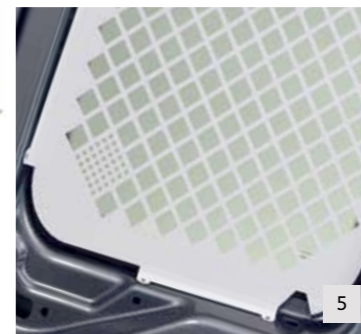

SAFETY - TAKE PLEASURE IN TAKING CARE

Protected and safe. The well being of yourself and your passengers is more important than anything else. The Citroën Dispatch is already very well protected, but Citroën accessories can make it your very own well protected place.

NO.	PRODUCT NAME	PART NO.	NO.	PRODUCT NAME	PART NO.
1.	Anti - Theft Alarm	9471 N2	4.	Warning Triangle & Safety Vest Jacket	9468 30
2.	Snow Chains (Please consult your dealer)	N/A	5.	Protective Window Grilles (For rear windows)	9645 61
3.	Snow Socks (Please consult your dealer)	N/A	6.	Protective Tinted Window Film[▲]	9657 30

[▲]No image available.

4

5