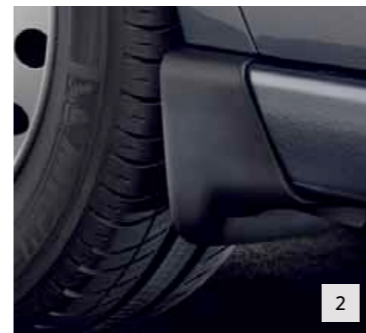

INTERIOR SIGNS OF REFINEMENT

Packed with innovative technology and clever ideas, the Citroën Dispatch lets you travel in real style and comfort. With its sweeping lines and arching curves, plus its breathtaking wide screen windscreen, you will enjoy a dynamic and fresh driving experience. Whatever your accessory requirement, we have the solution.

NO.	PRODUCT NAME	PART NO.	NO.	PRODUCT NAME	PART NO.
1.	Front Mudflaps - Set of 2	9603 Q0	4.	Front Rubber Floor Mats	9464 Y6
2.	Rear Mudflaps - Set of 2	9603 Q1	5.	Front Wind Deflectors - Set of 2[▲]	9421 C4
3.	Front Carpet Floor Mats	9464 X8			

[▲]No image available.