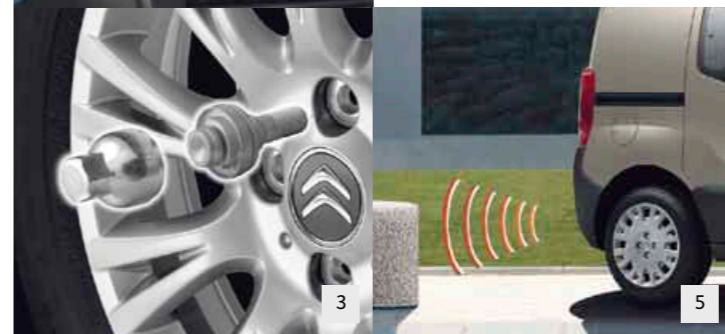

A QUESTION OF STYLE & SAFETY

Unique, original and inspiring, Citroën accessories fit your lifestyle perfectly. Contemporary or classic, you can add personal touches almost everywhere. Plus feel completely protected and safe. The well being of yourself and your passengers is more important than anything else. The Citroën Nemo Multispace is already very well protected, but Citroën accessories can make it your very own well protected place.

NO.	PRODUCT NAME	PART NO.	NO.	PRODUCT NAME	PART NO.
1.	Isotherm Module - 15 Litres	9456 03	4.	Warning Triangle & Safety Vest Kit	9468 30
	Isotherm Module - 21 Litres	9456 59	5.	Rear Parking Sensors - Integral Aerial	9452 71
2.	Anti- Theft Alarm	9471 CA		Rear Parking Sensors - 4 Fitted Detectors	9452 95
3.	Locking Wheel Bolts Kit - Steel	9607 R4		Front Parking Sensors - 4 Fitted Detectors	9690 01
	Locking Wheel Bolts Kit - Aluminium	9607 R5	6.	Kiddy-Life child seat (For children 15-36kg)	9648 F1

2

3

5