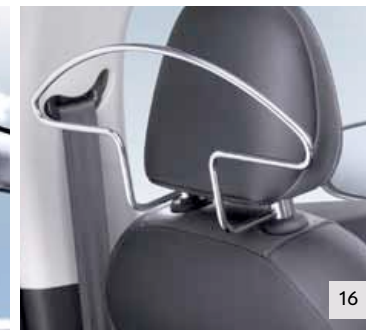

ZEN ATTITUDE

Natural and intuitive. Driving your new Citroën C3 should be a relaxing affair. Enjoy technology that responds to the lightest touch and take pleasure from the accessories designed to make your journey a delight.

NO.	PRODUCT NAME	PART NO.	NO.	PRODUCT NAME	PART NO.
13.	Chrome Door Mirror Covers	9425 AY	16.	Headrest Coat Hanger	1607938180
14.	Chrome Effect Tailgate Trim	9425 C2	17.	Portable Vanity Mirror	9453 15
15.	Chrome Exhaust Pipe (For Model 1.4 8v 75hp)	9400 AP	18.	Front Central Armrest with Storage Compartment	9440 18
	Chrome Exhaust Pipe (For Model 1.4HDi 8v 70hp)	9400 AN			

18

15

17

13

14

16