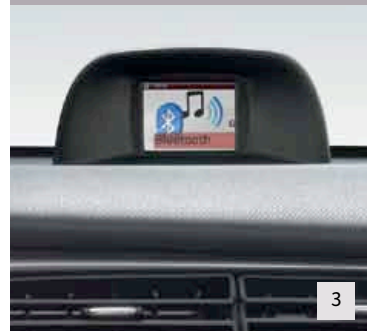

2

NO.	PRODUCT NAME	PART NO.	NO.	PRODUCT NAME	PART NO.
1.	Hi-Fi Module	9711 GG	6.	MP3 Adaptor	9702 EZ
2.	Bluetooth Hands-Free Kits	Please consult your dealer	7.	TOMTOM Start 20 UK & Ireland	VAR 917
3.	Hands-Free Kit Support ^{1/2}	1607944680	8.	TOMTOM Start 20 Europe	VAR 918
4.	Wi-Fi Hub ¹	9702 GV	9.	Multimedia Device Holder ¹	9473 Z1
5.	Portable Video Player Kit	Please consult your dealer			

3