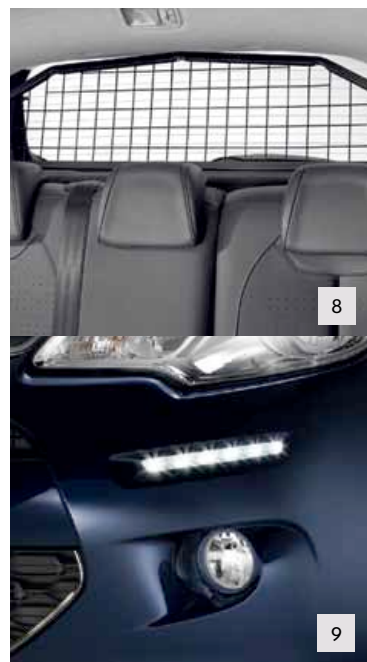

# SAFE IN OUR HANDS

Feel relaxed happy and very secure with the New Citroën C3's specially designed safety accessories. All you and your passengers need to do is concentrate on enjoying your drive.

NO.	PRODUCT NAME	PART NO.	NO.	PRODUCT NAME	PART NO.
8.	Dog Guard	9412 29	13.	Kidfix Child Seat ISOFIX Groups 2 - 3	1608847880
9.	Front Fog Lights	1609601080	14.	Citroën First-Aid Kit	1609289980
10.	Kiddy Comfort Pro Child Seat (Groups 1-2-3)	1606604580	15.	Pet Safety Cage - 40 x 30 x 30cm	1607076080
11.	Baby Safe Child Seat ISOFIX Group 0+	1608847380		Pet Safety Cage - 60 x 42 x 42cm	1607076180
	Baby Safe Child Seat ISOFIX Group 0+ (For use with an Isofix base)	1608847480		Pet Safety Collar Attachment	1607075980
12.	Romer Duo Child Seat ISOFIX Group 1	1608847680	16.	Warning Triangle & Safety Vest Kit	9468 30