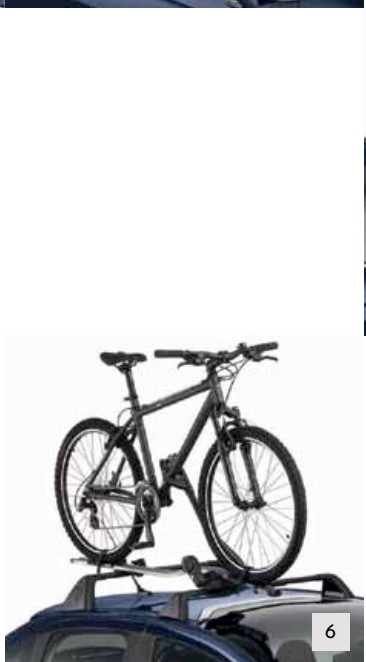

CREATIVE PRACTICALITY

Needs change, your life evolves, surprises are around every corner. Citroën's wide range of functional and ergonomic accessories help you move your life from place to place.

NO.	PRODUCT NAME	PART NO.	NO.	PRODUCT NAME	PART NO.
1.	Towbar with Demountable Swan Neck Towball¹	9427 CK	5.	Transverse Roof Bars - Ceilo Roof³	9416 G1
2.	Towbar with Fixed Swan Neck Towball¹	7568 RJ		Transverse Roof Bars - Panel Roof	9416 E4
3.	Towbar Bicycle Carrier - 2 bicycles^{1/2}	9615 08	6.	Bicycle Carrier on Roof Bars² Aluminium Frame	1607798880
	This carrier requires the use of a Tail Light Board:			Bicycle Carrier on Roof Bars² Steel Frame	1607798780
	- 7 pin electrics	941681	7.	Roof Bars Snowboard/Ski Carrier - 4 Pairs² (Requires Wiring Kit 9615 17)	9615 14
	- 13 pin electrics	941682		Roof Bars Snowboard/Ski Carrier - 6 Pairs² (Requires Wiring Kit 9615 17)	9615 15
4.	Roof Box on Roof Bars	Please consult your dealer