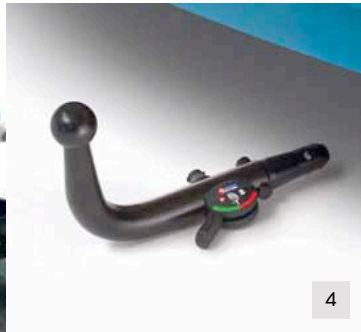

## CREATIVE PRACTICALITY

Needs change, your life evolves, surprises are around every corner. Citroën's wide range of functional and ergonomic accessories help you move your life from place to place.

| NO. | PRODUCT NAME                                 | PART NO.   | NO. | PRODUCT NAME   | PART NO. |
|-----|--|------------|-----|--|----------|
| 1.  | Transverse Roof Bars (2)<br>(Roof mounted)   | 9416 H4    | 3.  | Kayak Carrier on Roof Bars                             | 9416 K2  |
|     | Transverse Roof Bars (2)<br>(Fit roof rails) | 9416 CL    | 4.  | Towbar with Demountable Swan Neck Towball <sup>1</sup> | 9427 C3  |
| 2.  | Aluminium Roof Rack <sup>2/3</sup>           | 1608499380 | 5.  | Towbar with Fixed Swan Neck Towball <sup>1</sup>       | 9427 C2  |

<sup>1</sup> Depending on the vehicle towed, may also require a wiring kit. Consult your dealer. <sup>2</sup> Accessories demonstrated are not included. <sup>3</sup> Requires Roof Bars: 9416 CL.

3

4

5