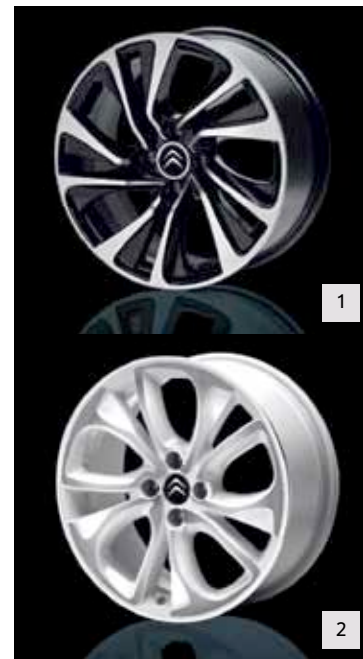

## A QUESTION OF STYLE

Unique, original and inspiring, Citroën accessories fit your lifestyle perfectly. Contemporary or classic, you can add personal touches almost everywhere.

NO.	PRODUCT NAME	PART NO.	NO.	PRODUCT NAME	PART NO.
1.	Canberra 17" Alloy Wheel - Black	9406 E2	5.	Front Spoiler	9400 JW
2.	Brisbane 18" Alloy Wheel - White	9406 G6	6.	Wind Deflectors - Set of 2	9421 C2
3.	Darwin 16" Alloy Wheel	5402 CV	7.	Chrome Mirror Caps	9425 E3
4.	Hobart 17" Alloy Wheel - Storm Grey	9406 K4			