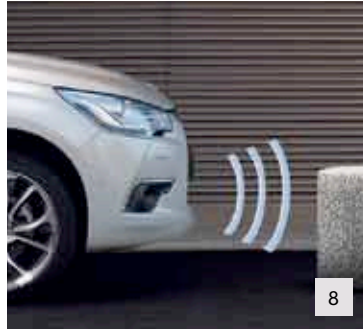

## SAFE IN OUR HANDS

Feel relaxed, happy and very secure with Citroën DS4's specially designed safety accessories. All you and your passengers need to do is concentrate on enjoying your drive.

NO.	PRODUCT NAME	PART NO.	NO.	PRODUCT NAME	PART NO.
6.	Fair ISOFIX Child Seat (For children 0-1 Years)	1606431380	8.	Front Parking Sensors - 4 Rear Sensors	1610279180
7.	Anti-Theft Alarm	9471 R1	9.	Rear Parking Sensors - 4 Rear Sensors	1610279280