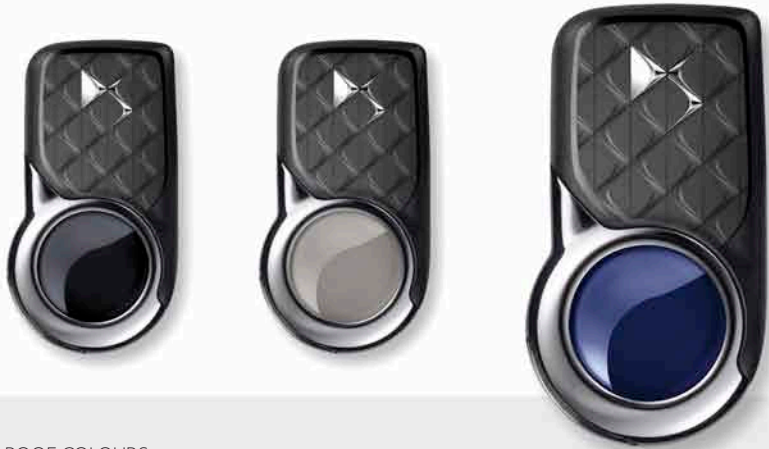

> KEY COLOURS

ROOF COLOURS