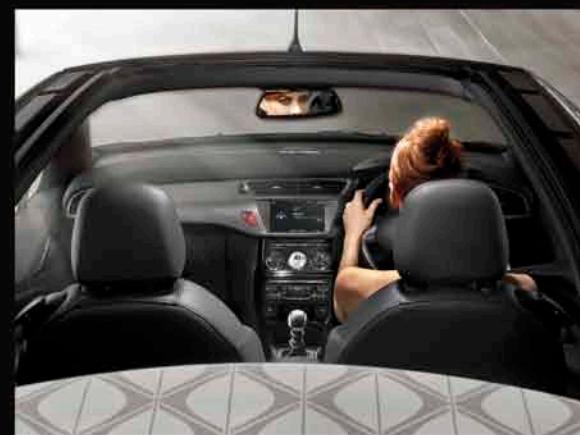

ALL-NEW 3D LED TAIL-LIGHT TECHNOLOGY CONTAINS 31 LEDS AND MIRRORS THAT REFLECT THE LIGHT INTO INFINITY. THE TAILGATE WITH ITS CHROME HANDLE AND INGENUOUS OPENING MECHANISM CLOSES ON A CLASS LEADING 245 LITRES OF SPACE. ALL THE ROOM AND LUXURY OF CITROËN DS3, WITHOUT COMPROMISE.