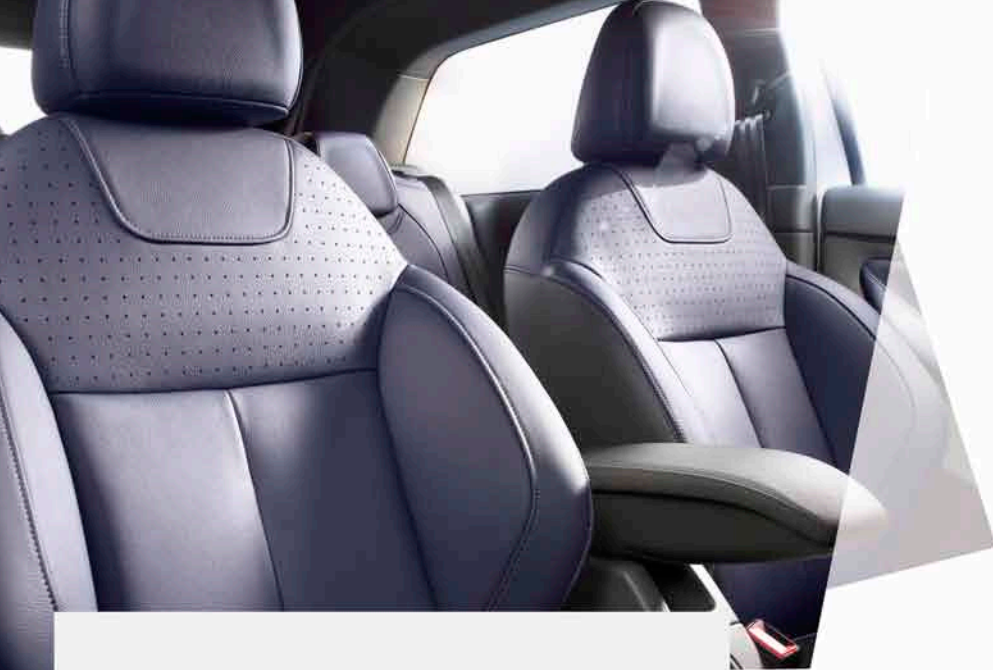

A BLAST OF FRESH INDIVIDUALITY.
DS LINE IS ALWAYS ABOUT ALMOST
LIMITLESS PERSONALISATION AND
CITROËN DS3 CABRIO SIMPLY OPENS
A WHOLE NEW DIMENSION.

THE SOPHISTICATED ELECTRIC FABRIC FOLDING ROOF IS AVAILABLE IN THREE DESIGNS:
BLACK, INFINITE BLUE AND MOONDUST GREY MONOGRAMME. THE BODYWORK
COMES IN EIGHT STUNNING COLOURS. IT'S JUST THE BEGINNING...

> TRIMS

> GEAR LEVERS

> DOOR MIRROR COLOURS

> DASHBOARDS