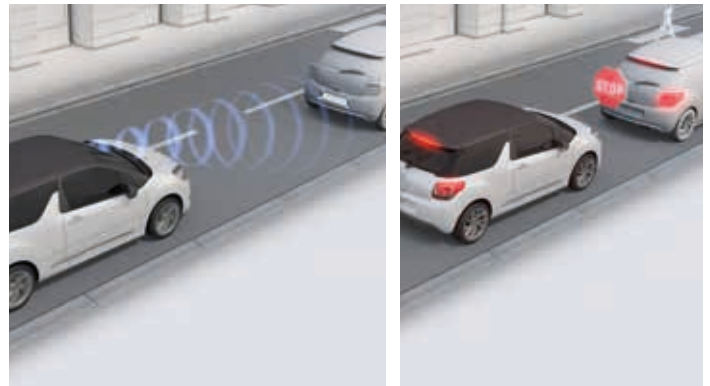

Designed and developed in partnership with market leader AISIN AW, the latest EAT6 automatic gearbox delivers a compelling blend of smooth power delivery, ultra-fast gear changes and exceptional efficiency. Fully automatic torque-converter based technology ensures excellent low-speed driveability with a creep functionality that is particularly convenient in low-speed traffic.

DS CONNECT BOX EMERGENCY & ASSISTANCE

DS Connect Box provides peace of mind that in the event of an emergency, anywhere in Europe, 24 hours a day, 7 days a week, help is always at hand. In the event of a collision severe enough to deploy the vehicle airbags or the seat belt pretensioners, the vehicle automatically makes an emergency call on behalf of the driver. Precise location information is also sent to the call centre so the appropriate emergency service can be dispatched quickly.

ACTIVE CITY BRAKE

Active City Brake helps avoid low speed accidents by automatically applying the brakes when an impact is anticipated. Operating in urban conditions at speeds of less than 20 mph, a short range sensor fitted to the top of the windscreen detects other vehicles that are driving in the same direction or stationary and monitors the rate at which the distance between the two cars reduces. If the distance to the car in front is too small and closing at too great a rate, the vehicle will perform an emergency stop to avoid a collision.