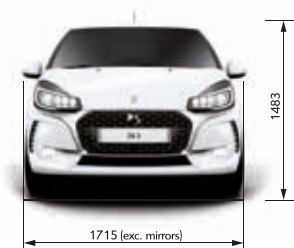

PETROL VERSIONS		DIESEL VERSIONS	
THP 165 S&S 6-speed manual	THP 210 S&S 6-speed manual	BlueHDi 100 S&S manual	BlueHDi 120 S&S 6-speed manual
1598	1598	1560	1560
4	4	4	4
120/6000	153/6000	73/3750	88/3500
240/1750	300/3000	254/1750	285/1750
Turbo-charged direct injection		High pressure turbo-charged direct injection	
Six speed manual	Six speed manual	Five speed manual	Six speed manual
Dry single plate	Dry single plate	Dry single plate	Dry single plate
135	143	117	118
7.5	6.5	10.8	9.3
28.2	26.5	32.5	30.8
7.1 (39.8)	6.9 (40.9)	3.8 (74.3)	4.4 (64.2)
4.6 (61.4)	4.6 (61.4)	3.2 (88.3)	3.2 (88.3)
5.6 (50.4)	5.4 (52.3)	3.4 (83.1)	3.6 (78.5)
129	125	87	94
1140	1175	1085	1150
1225	1250	1260	1260
1605	1607	1633	1653
1150/570	N/A	775/450	775/450
Vent. discs/discs			
Pseudo MacPherson strut front with deformable rear beam			
Variable power assisted steering			
10.4	10.4	10.4	10.4
3.1			
50 (11.0)		48 (10.6)	
285			

DIMENSIONS

All measurements in millimetres

* (Official Government test fuel consumption figures)

+ Please note: the maximum plated weights must not be exceeded