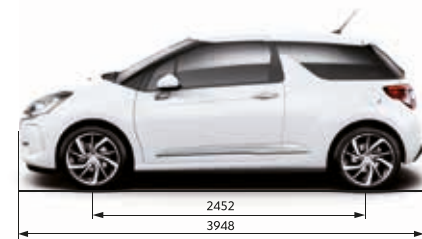

PETROL VERSIONS		DIESEL VERSIONS	
THP 165 S&S 6-speed manual	THP 210 S&S 6-speed manual	BlueHDi 100 S&S manual	BlueHDi 120 S&S 6-speed manual
1598	1598	1560	1560
4	4	4	4
120/6000	153/6000	73/3750	88/3500
240/1750	300/3000	254/1750	285/1750
Turbo-charged direct injection		High pressure turbo-charged direct injection	
Six speed manual	Six speed manual	Five speed manual	Six speed manual
Dry single plate	Dry single plate	Dry single plate	Dry single plate
135	143	117	118
7.5	6.5	10.8	9.3
28.2	26.5	32.5	30.8
7.1 (39.8)	6.9 (40.9)	3.8 (74.3)	4.4 (64.2)
4.6 (61.4)	4.6 (61.4)	3.2 (88.3)	3.2 (88.3)
5.6 (50.4)	5.4 (52.3)	3.4 (83.1)	3.6 (78.5)
129	125	87	94
1140	1175	1085	1150
1225	1250	1260	1260
1605	1607	1633	1653
1150/570	N/A	775/450	775/450
Vent. discs/discs			
Pseudo MacPherson strut front with deformable rear beam			
Variable power assisted steering			
10.4	10.4	10.4	10.4
3.1			
50 (11.0)		48 (10.6)	
285			

DIMENSIONS

All measurements in millimetres

* (Official Government test fuel consumption figures)

+ Please note: the maximum plated weights must not be exceeded