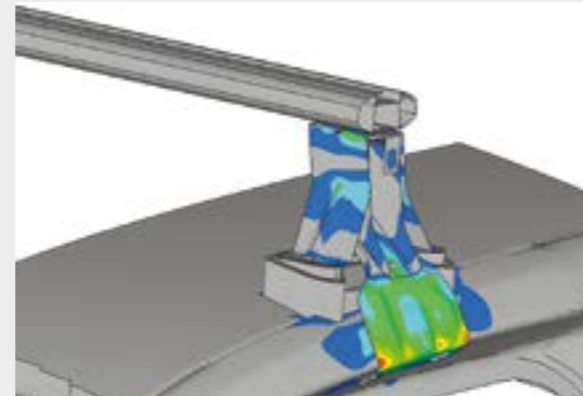

CITY CRASH TESTED

The thought of your luggage or bikes going on a trip of their own is completely unthinkable. That's why our racks undergo a number of demanding tests, from corrosion resistance to loading capacity and durability. They must also undergo the City Crash test, where a rack loaded with 90kg must remain on the car body under a force of approximately 12G.