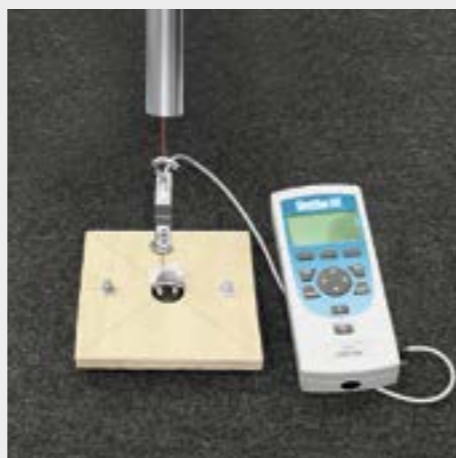

Testing of fixing element strength