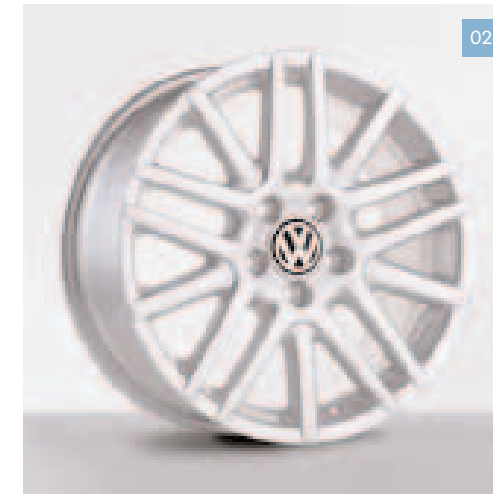

For full listings of all in-car communication accessories by vehicle, please refer to the Parts listings section on pages 16-35 or visit www.volkswagenaccessories.co.uk

Sport

Looks and performance go hand in hand. Whichever model you've selected, here's your chance to individualise its aesthetics and create an even sportier look that will turn heads and demand attention. Adding alloys can radically change the appearance of your vehicle – choose from 13" to 20" wheels in a large range of eye-catching designs. Or why not change the body shape of your car with a range of front and rear skirts, side bars, spoilers and many more stylish additions designed to reflect your individual taste and lifestyle.