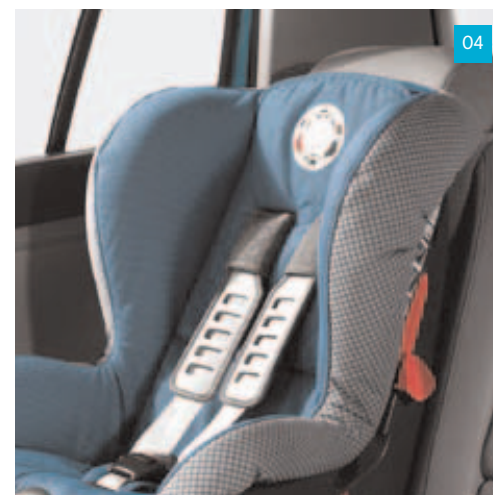

Safety and security

To ensure your safety and security, Volkswagen keep abreast of innovation to bring you some of the most advanced products available. Like the new Road Angel, an advanced, easy to use GPS and laser speed camera and black spot detector that helps guard lives and licences. Added security can also be provided in the form of the latest anti-theft car recovery system – TRACKER. It is a small electronic homing device, which is fitted on your vehicle somewhere discreet, so in the unlikely event your vehicle is stolen it can then be tracked via an electronic signal.

Child safety has to be the most important consideration for any driver and to this end Volkswagen provide a range of fully tested, approved child seats offering maximum comfort and protection. In addition, a selection of luggage restraints helps protect occupants from loose items when you brake, and dog restraints are available to keep your animals happy and safe in the rear of the car.

		RRP £		RRP £	
01. Dog restraint¹			03. Rear parking sensors		
Lupo	861 VAG 597	52.00	New Polo	6Q0 054 630 A	190.00
New Polo	ZGB 6Q0 017 223	75.00	Golf	1K0 054 630 A	200.00
Golf	ZGB 1K0 017 221	82.00	New Golf Plus	1K0 054 630 A	200.00
Golf Estate	ZGB 1J9 017 100	75.00	New Passat Saloon	3C0 054 630	190.00
Sharan 2	ZGB 7M3 017 223 B	120.00	New Passat Estate	3C0 054 630	190.00
Dog restraint – full length			Touran	1K0 054 630 A	200.00
Touran	ZGB 1T0 017 223	89.99	Sharan	000 054 630 G	170.00
Touareg	ZGB 7L0 017 223	124.98			
Dog restraint – half length			04. Bobsy G1 ISOFIX DUO PLUS child seat		
Touareg	ZGB 7L0 017 223 A	88.99	All models	00V 019 909 B	170.00
Rear divider³			05. TRACKER Horizon⁶		
Touareg	ZGB 7L0 017 223 B	77.00	All models	ZGB 000 054 993	699.00
02. Road Angel⁴			TRACKER Monitor⁶		
All models	ZGB 000 052 094	349.99	All models	ZGB 000 054 992	479.00
Road Angel Compact⁵			TRACKER Retrieve⁶		
All models	ZGB 000 052 911	199.99	All models	ZGB 000 054 991	299.00

1 Not suitable for vehicles with curtain airbag system or rear climate control.
2 Cannot be fitted in conjunction with a loadliner.
3 To be used in conjunction with the full length dog restraint.
4 Includes first 6 months' subscription. Further subscription prices: 1 year (£49), 2 years (£79) and 3 years (£99).
5 Not suitable for insulated (UV protected) windscreens. Product for UK use only.
6 Price includes fitting but excludes subscription, fitting charges may vary across the Retailer network.

For full listings of all safety and security accessories by vehicle, please refer to the Parts listings section on pages 16-35 or visit www.volkswagenaccessories.co.uk