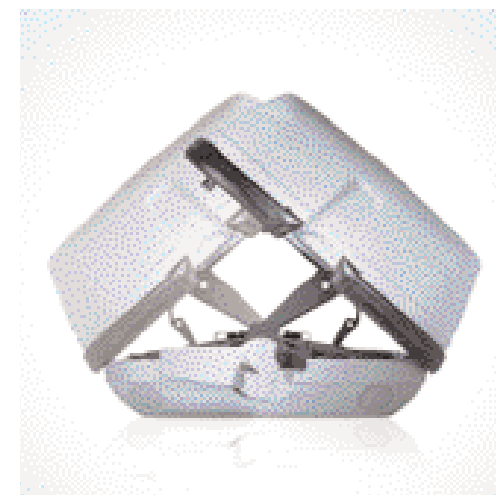

At Volkswagen, we work towards making sure that our cars are as close to perfection as we can make them.

However, no matter how good our cars are, we know that they will never be exactly what you want in every detail.

Hence the exceptional range, style and quality of our accessories. So that if you find any particular part of your Volkswagen needs a little something to make it match your desires precisely, this brochure is precisely where you will find it.

Contents

In-car entertainment	04-05
In-car communication	06-07
Sport	08-09
Safety and security	10-11
Protection	12-13
Touring and towing	14-15
Parts listings	16-35

Due to the ongoing policy of product development and improvement, all part numbers, prices, specifications and features are subject to change without prior notice.