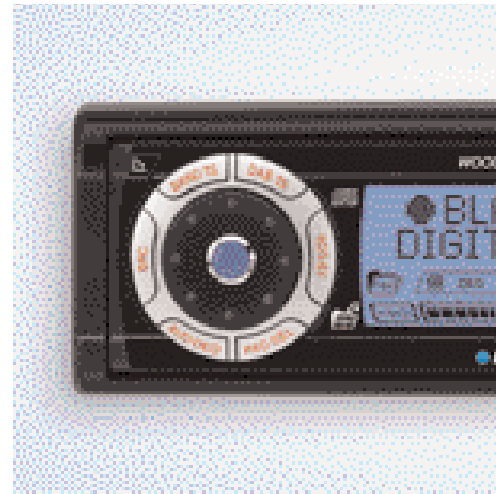

In-car entertainment

Make your journey as relaxing and enjoyable as possible with the very latest in car entertainment technology. A DAB radio system is available for a number of models ensuring exceptional digital sound clarity, one touch tuning and far more stations, while a speaker upgrade system will ensure superior sound quality in both front and rear.

Choose a CD autochanger, which allows you to pick from up to 6 CDs at a time and is designed to complement the interior of your car, or perhaps you could choose PhatNoise™, which has the ability to download and store hundreds of hours of music, giving you continuous play for any length of journey.

However, for the ultimate in-car entertainment why not enjoy our approved DVD system – complete with 7" roof-mounted screen offering the finest LCD screen technology with industry leading brightness and viewing angle, remote control and two infrared headsets. A clearly superior viewing experience, it is sure to keep passengers relaxed for hours on end.

		RRP £
01. Blaupunkt DAB radio¹		
New Polo	ZGB 000 B10 1DB	396.99
Golf	ZGB 000 B10 1DB	396.99
New Golf Plus	ZGB 000 B10 1DB	396.99
Beetle	ZGB 000 B10 1DB	396.99
Beetle Cabriolet	ZGB 000 B10 1DB	396.99
Bora	ZGB 000 B10 1DB	396.99
New Passat Saloon	ZGB 000 B10 1DB	396.99
New Passat Estate	ZGB 000 B10 1DB	396.99
Touran	ZGB 000 B10 1DB	396.99
Sharan	ZGB 000 B10 1DB	396.99
02. 6 CD autochanger, glovebox mounted¹		
New Passat Saloon	3CO 057 110	405.00
New Passat Estate	3CO 057 110	405.00
03. 7" DVD system complete with remote control and 2 infrared headsets		
New Golf Plus	ZGB 5M2 035 582 A	602.06
New Passat Saloon	ZGB 3C2 035 582 A	602.06
Touran	ZGB 1T0 035 582 A	602.06

¹ Please see the applications matrix at the back of the brochure for the full range of 6 CD autochangers by model. May require additional parts.

For full listings of all in-car entertainment accessories by vehicle, please refer to the Parts listings section on pages 16-35 or visit www.volkswagenaccessories.co.uk