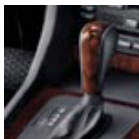

Leather selector lever grip with wood inlay

Available in burr walnut or maple.