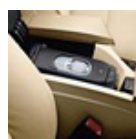

Bluetooth snap-in adapters