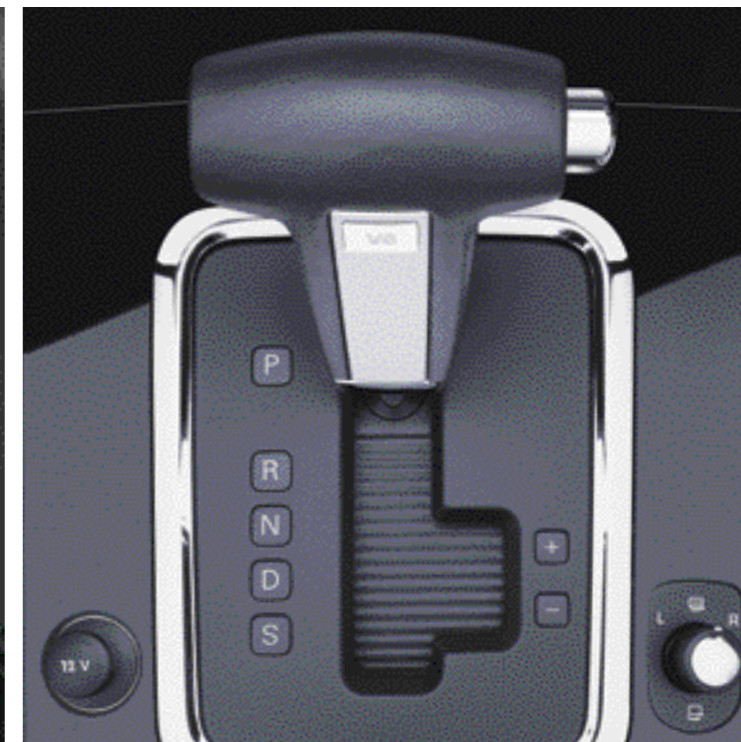

The above specifications are for information purposes only as our products are continually updated and changes may be made to the specifications at any time. If you require any specific feature, you must consult your authorised Volkswagen retailer who is regularly updated with any change in specification. Specifications are subject to change without notice.