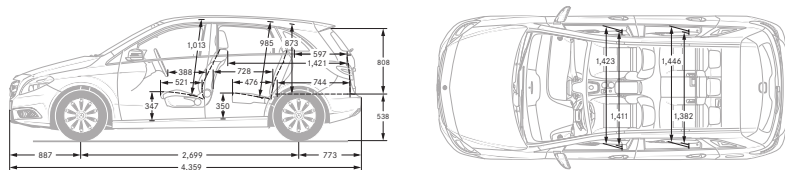

Model	Diesel engines			Petrol engines	
	B 180 CDI BlueEFFICIENCY	B 200 CDI BlueEFFICIENCY	B 220 CDI BlueEFFICIENCY	B 180 BlueEFFICIENCY	B 200 BlueEFFICIENCY

Fuel consumption^{2,3}	mpg	Diesel engines		Petrol engines		Petrol engines		Petrol engines		
		man.	auto.	man.	auto.	auto.	man.	auto.	man.	auto.
Urban		52.3	57.7	52.3	57.7	50.4	35.3	37.2	34.5	37.2
Extra-urban⁴		74.3	72.4	74.3	72.4	70.6	60.1	58.9	57.7	57.7
Combined		64.2	67.3	64.2	67.3	61.4	47.9	48.7	46.3	47.9

CO₂ emissions³	g/km	Diesel engines		Petrol engines		Petrol engines		Petrol engines		
		man.	auto.	man.	auto.	auto.	man.	auto.	man.	auto.
Emissions standard		EU5	EU5	EU5	EU5	EU5	EU5	EU5	EU5	EU5
16" alloy wheels (205/55 tyres)		114	112	115	112	-	138	136	-	-
17" alloy wheels (225/45 tyres)		118	116	118	116	117	141	137	141	137
18" alloy wheels (225/40 tyres)		121	121	121	120	120	144	139	144	139

Insurance

Group rating	15	15	20-21	20-21	25	16-17	16-17	23	23

Insurance ratings may vary depending on model line and specification. Please refer to <http://www.thatcham.org/abigrouprating/> for further details

¹Figures according to Directive 80/1269/EEC in the currently applicable version

²All figures are based on a standard specification with the smallest tyre size

³The choice of wheels and transmission may affect CO₂ emissions and corresponding Road Fund Licence

⁴EUDC: extra-urban driving cycle. Testing procedures adhere to EU Directive 93/116

The figures on pages 28 and 29 are correct at time of going to print. Please refer to the government website for latest data - www.vca.gov.uk

All measurements in millimetres. The dimensions shown are mean values and apply to standard-specification, unladen vehicles