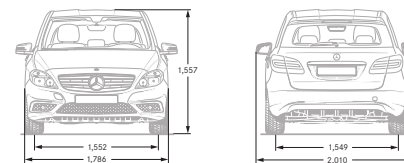

Technical specifications

Model	Diesel engines			Petrol engines	
	B 180 CDI BlueEFFICIENCY	B 200 CDI BlueEFFICIENCY	B 220 CDI BlueEFFICIENCY	B 180 BlueEFFICIENCY	B 200 BlueEFFICIENCY

Engine		Diesel engines			Petrol engines	
Capacity	cc	1,796	1,796	2,143	1,595	1,595
Arrangement/cylinders/valves		in-line/4/16	in-line/4/16	in-line/4/16	in-line/4/16	in-line/4/16
Power¹	hp (kW) at rpm	109 (80)/3,200-4,600	136 (100)/3,600-4,400	168 (125)/3,400-4,000	122 (90)/5,000	156 (115)/5,300
Torque¹	Nm at rpm	250/1,400-2,800	300/1,600-3,000	350/1,400-3,400	200/1,250-4,000	250/1,250-4,000

Transmission		Diesel engines			Petrol engines	
6-speed manual		●	●	-	●	●
7G-DCT 7-speed automatic		○	○	●	○	○

Performance		man.		auto.		man.		auto.		
Acceleration 0-62 mph	sec	10.9	10.7	9.5	9.3	8.3	10.4	10.2	8.6	8.4
Top speed	mph	118	118	130	130	137	118	118	137	137

Towing capacity		man.		auto.		man.		auto.		
Braked	kg	1,200	1,200	1,400	1,400	1,500	1,200	1,200	1,400	1,400
Unbraked		735	750	735	750	750	695	710	695	710

● Standard   ○ Optional   - Not available