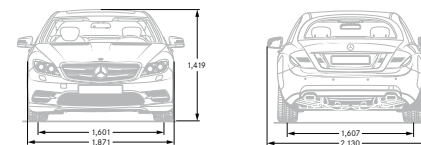

Technical specifications

		Petrol engines		
		CL 500	CL 63 AMG	CL 65 AMG
Model				
Engine				
Capacity	cc	4,663	5,461	5,980
Arrangement/cylinders/valves		V/8/32	V/8/32	V/12/36
Power¹	hp (kW) at rpm	435 (320)/5,250	544 (400)/5,250-5,750 [571 (420)/5,500]²	630 (463)/4,600-5,000
Torque¹	Nm at rpm	700/1,800-3,500	800/2,000-4,500 [900/2,250-3,750]²	1,000/2,300-4,300
Transmission				
5-speed automatic		-	-	●
7G-Tronic Plus 7-speed automatic		●	-	-
AMG MCT 7-speed automatic		-	●	-
Performance				
Acceleration 0-62 mph	sec	4.9	4.5 [4.4]²	4.4
Top speed	mph	155³	155³ [186]²	155³