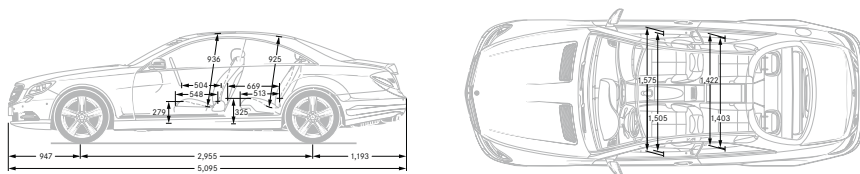

Technical specifications

		Petrol engines		
		CL 500	CL 63 AMG	CL 65 AMG
Model				
Engine				
Capacity	cc	4,663	5,461	5,980
Arrangement/cylinders/valves		V/8/32	V/8/32	V/12/36
Power ¹	hp (kW) at rpm	435 (320)/5,250	544 (400)/5,250-5,750 [571 (420)/5,500] ²	630 (463)/4,600-5,000
Torque ¹	Nm at rpm	700/1,800-3,500	800/2,000-4,500 [900/2,250-3,750] ²	1,000/2,300-4,300
Transmission				
5-speed automatic		-	-	●
7G-Tronic Plus 7-speed automatic		●	-	-
AMG MCT 7-speed automatic		-	●	-
Performance				
Acceleration 0-62 mph	sec	4.9	4.5 [4.4] ²	4.4
Top speed	mph	155 ³	155 ³ [186] ²	155 ³