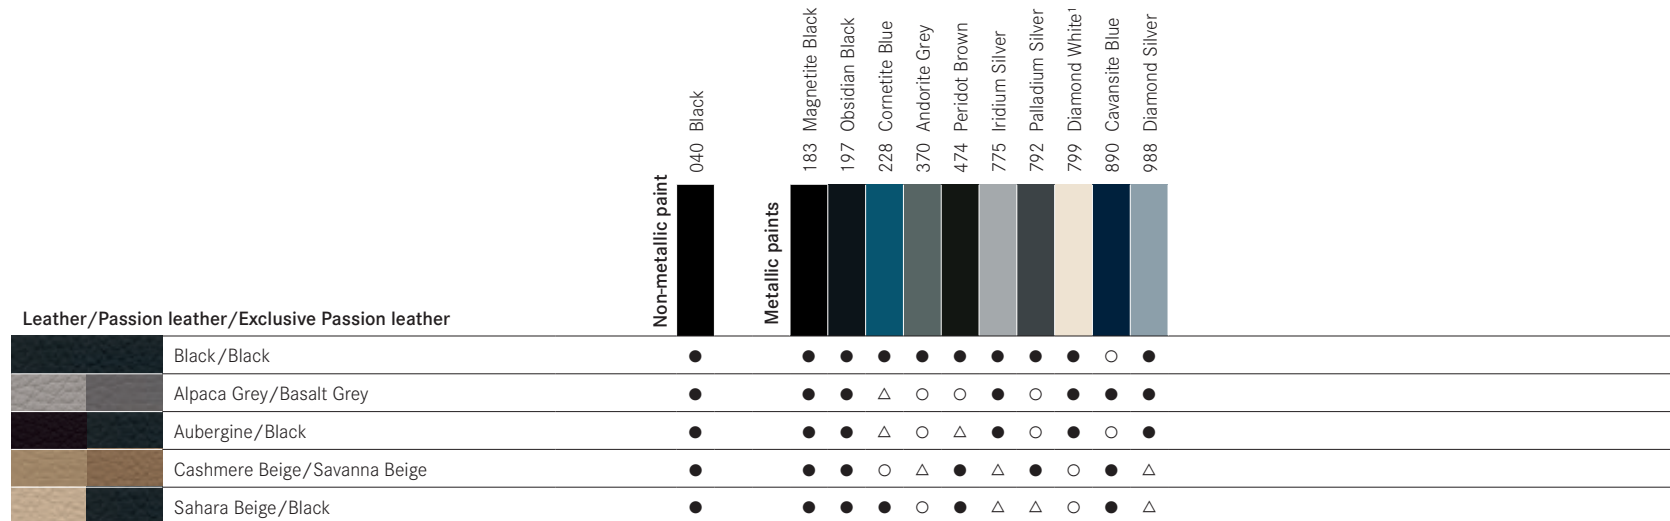

Combination options

● Recommended   ○ Possible   △ Not recommended   ¹Optional   Please note that, owing to limitations of the printing process, paint colours may differ from those shown