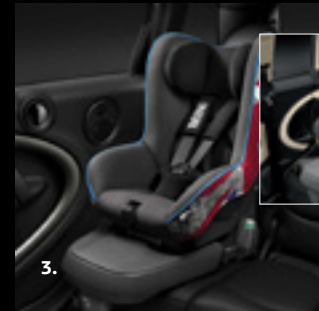

MINI PACEMAN INTERIOR DETAILS.

1.

1. MINI Junior Seat Group 2/3
For Children approximately
3.5 – 12 years (15–36kg).
Available in Vivid Green or
Union Jack design

2. MINI Baby Seat Group 0+
For children up to approximately
18 months (13kg).
Available in Vivid Green or
Union Jack design

3. MINI Junior Seat Group 1*
For children upto approximately 9 months –
7 years (9–25kg).
Available in Vivid Green or
Union Jack design

2.

3.