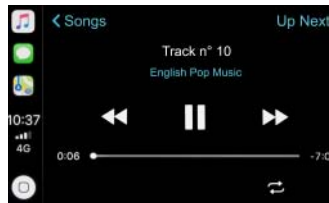

AYGO JBL Edition

AYGO x-clusiv

STAY CONNECTED

Smart, safe and simple to use, AYGO's smartphone integration is the ultimate co-pilot for your life. With your favourite smartphone apps mirrored on AYGO's 7" touch screen and voice control at your service, getting directions, staying connected and being entertained in AYGO are seamless.

Enjoy turn-by-turn navigation, real-time traffic updates and estimated travel times, with Apple Maps displayed on AYGO's touch screen.

Enjoy your music

Don't leave a favourite album or track unplayed: access your entire music collection through AYGO's touch screen or via voice control.