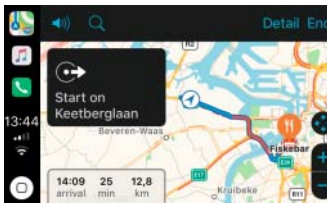

AYGO JBL Edition

AYGO x-clusiv

STAY CONNECTED

Smart, safe and simple to use, AYGO's smartphone integration is the ultimate co-pilot for your life. With your favourite smartphone apps mirrored on AYGO's 7" touch screen and voice control at your service, getting directions, staying connected and being entertained in AYGO are seamless.

Smartphone integration, powered by Pioneer, is compatible with Apple CarPlay™ and Android Auto™.

Apple CarPlay™

Android Auto™

To find out more about Apple CarPlay™ and Android Auto™ scan these QR codes.

Find your way

Enjoy turn-by-turn navigation, real-time traffic updates and estimated travel times, with Apple Maps displayed on AYGO's touch screen.

Enjoy your music

Don't leave a favourite album or track unplayed: access your entire music collection through AYGO's touch screen or via voice control.