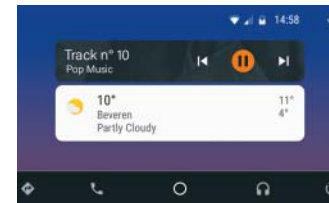

Enjoy turn-by-turn navigation, real-time traffic updates and estimated travel times, with Apple Maps displayed on AYGO's touch screen.

Enjoy your music

Don't leave a favourite album or track unplayed: access your entire music collection through AYGO's touch screen or via voice control.

Stay in touch

Keep your eyes on the road whatever's happening in the world. Make calls or read and write text messages on the go, using voice control in AYGO.

Android Auto™

Stay focused on the way ahead, enjoying all of your favourite Android smartphone apps and functions through AYGO's touch screen display.