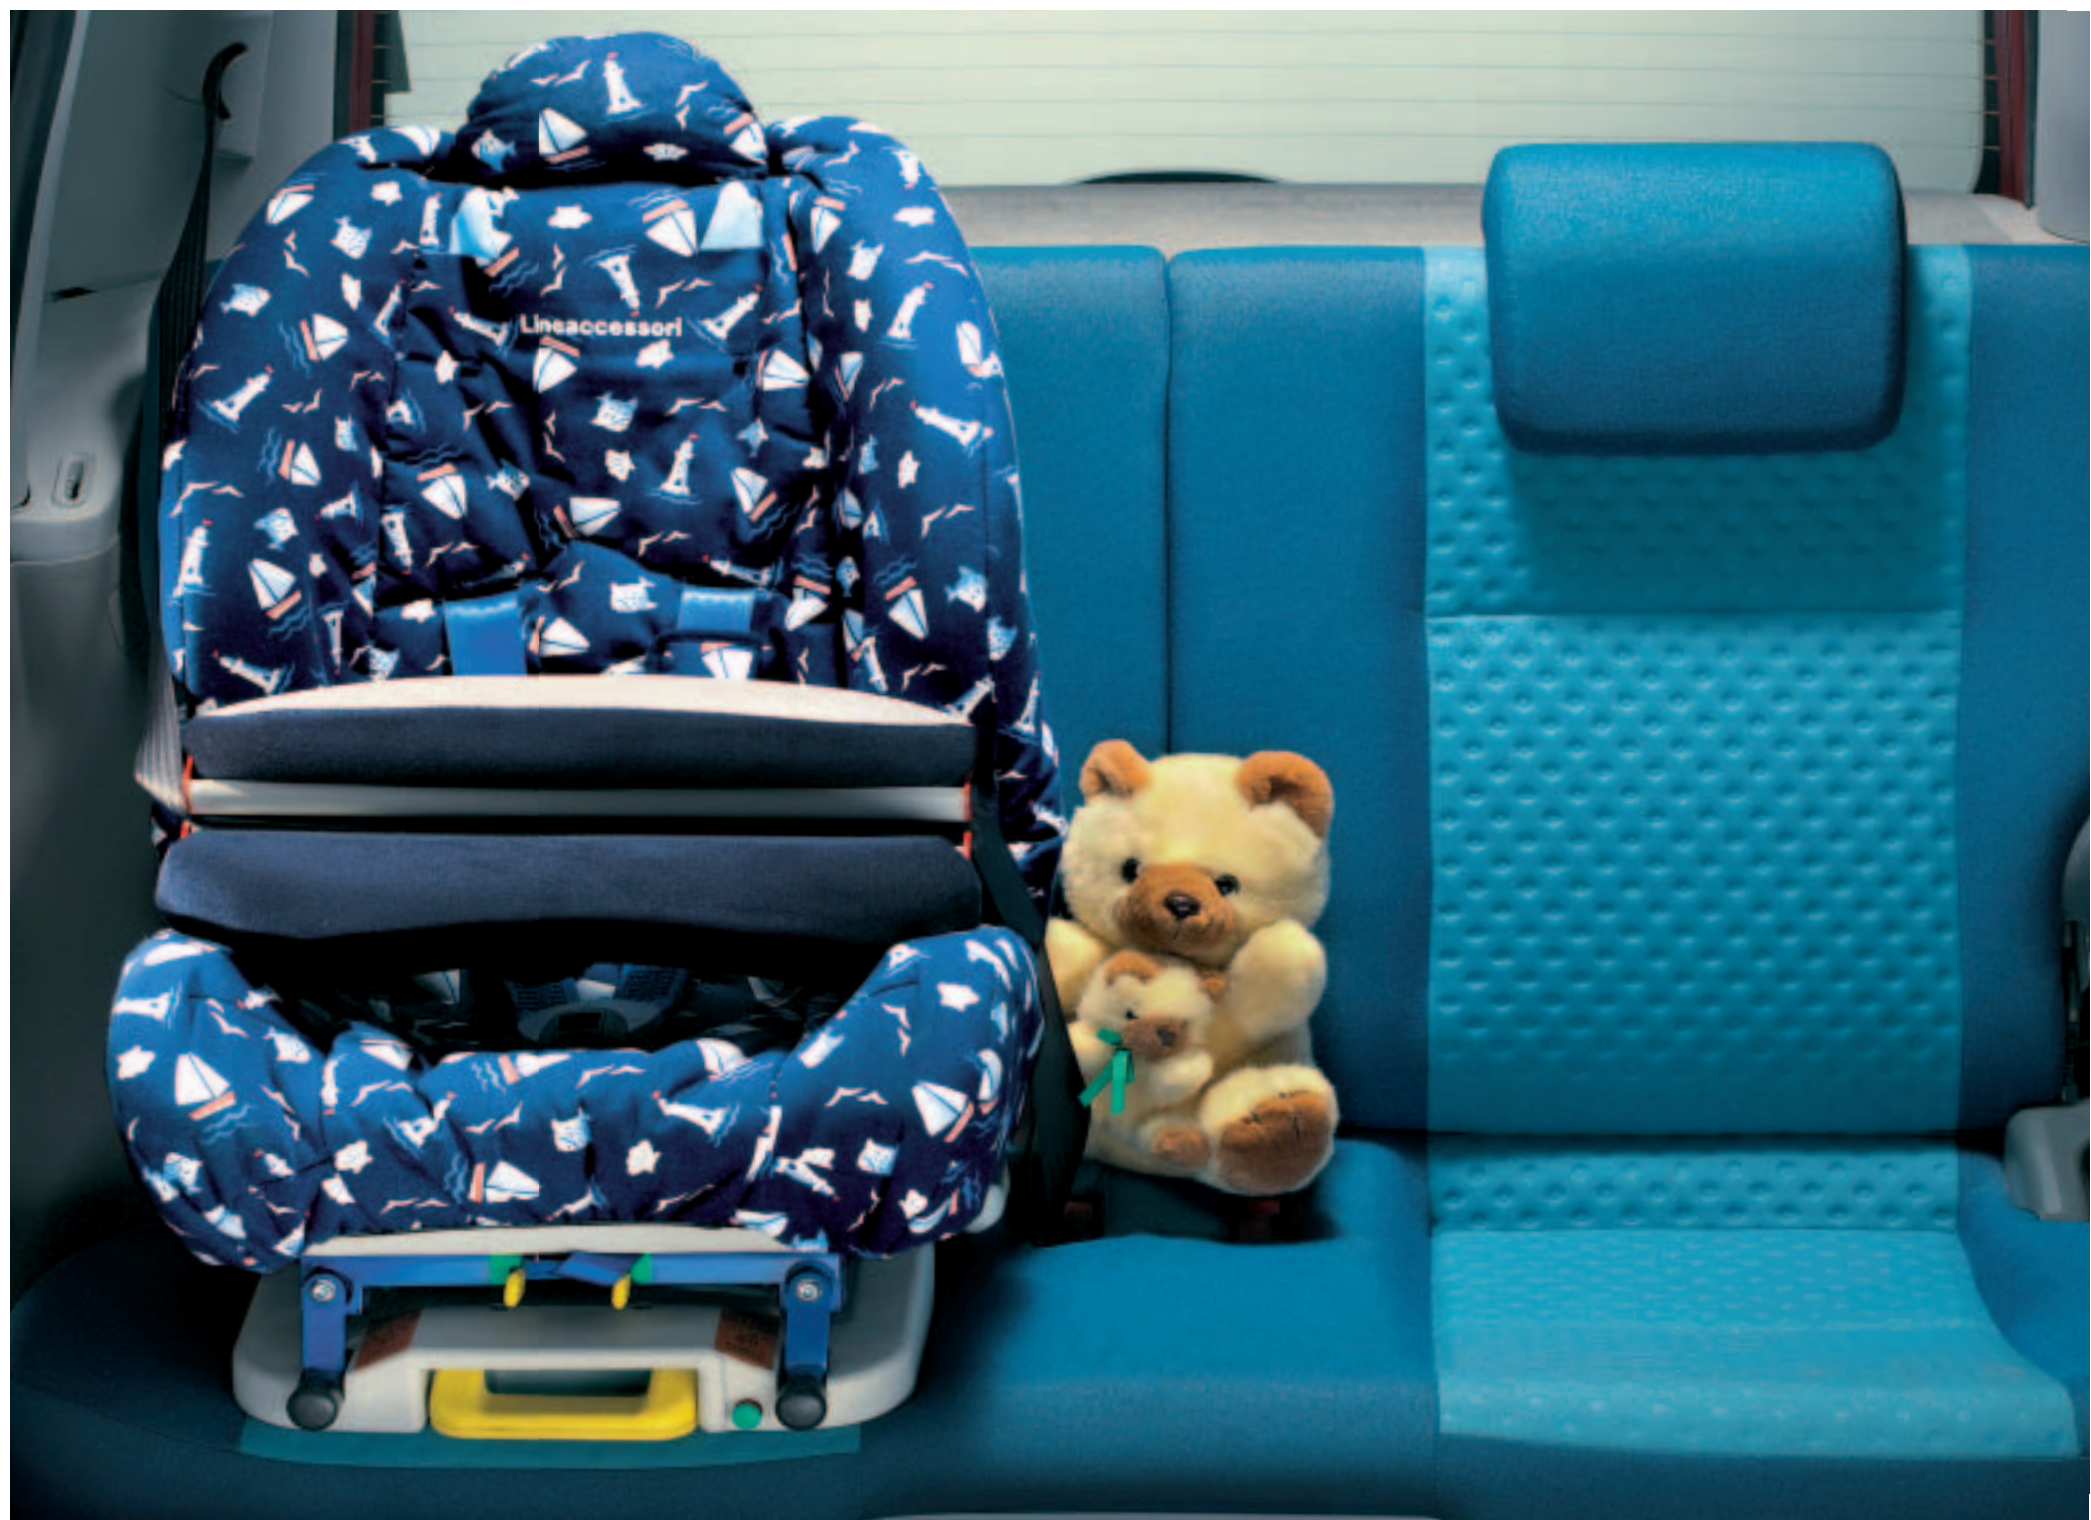

# Safely on the move

**Baby seat**  
For babies weighing up to 10kg.  
**Part no. 71802685**

**"Kiddy Life" child seat**  
Suitable for children weighing between 10 and 36 Kg.  
**Part no. 50900963**

**"Kiddy Isofix" child seat**  
The "Kiddy Isofix" child seat attaches to the mounting on the vehicle, making a stable structure which guarantees maximum safety in the