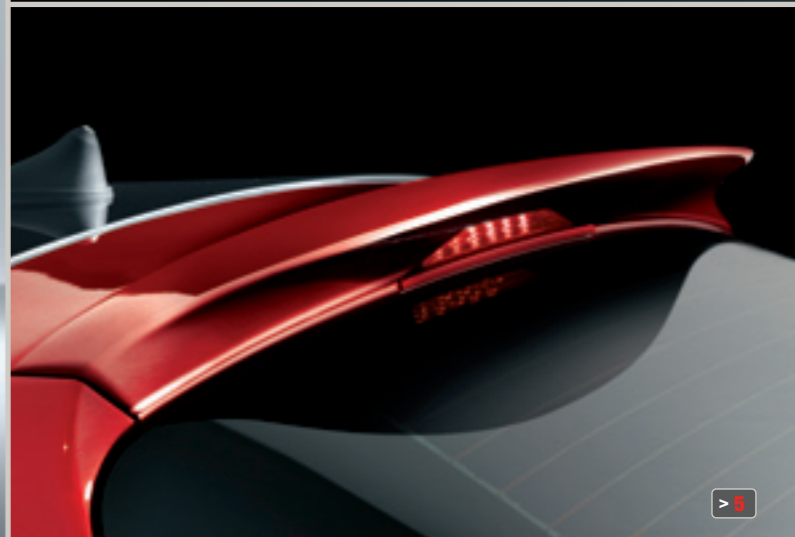

> 1

SINGLE WHEEL Part No. 50901645

> 2

SINGLE WHEEL Part No. 50901647

> 3

SINGLE WHEEL Part No. 50901646

BRAVO >>> 4

> 4

> 5

1 16" ALLOY WHEEL KIT Part No. 50901591

20 spoke 16" alloy wheel kit. Requires 205/55 R16 tyres. Includes centre caps (735448759).

2 17" ALLOY WHEEL KIT Part No. 50901592

14 spoke 17" alloy wheel kit. Requires 225/45 R17 91V tyres. Includes centre caps (735448759).

3 17" ALLOY WHEEL KIT Part No. 50901592

10 spoke 17" alloy wheel kit. Requires 225/45 R17 91V tyres. Includes centre caps (735448759).

LOCKING WHEEL BOLTS * Part No. 46002874

(* image not shown)

4 EXHAUST TAIL PIPE Part No. 50901603

In chrome. Up to Chassis No. 4054602.

5 REAR ROOF SPOILER Part No. 50901595

Supplied ready to paint, adhesive kit (5908061) required.