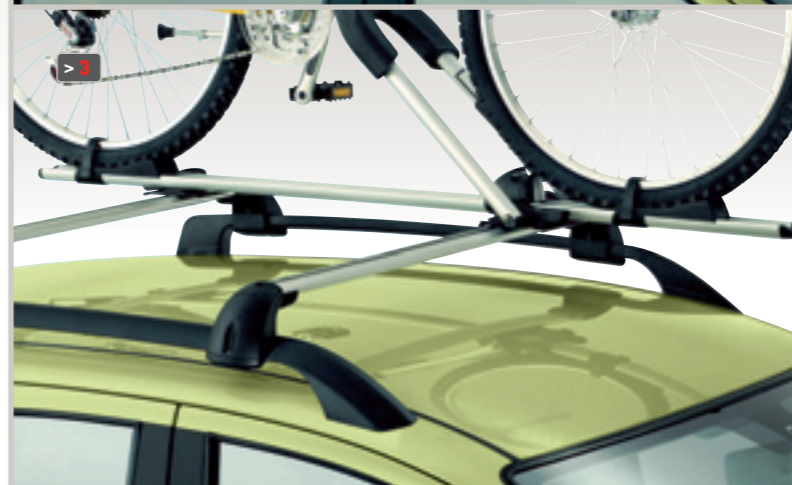

3 BIKE CARRIER

Part No. 50901143

Aluminium. For oversize frames. To be used with 50900976 bars. (For black steel see page 34)

> 4