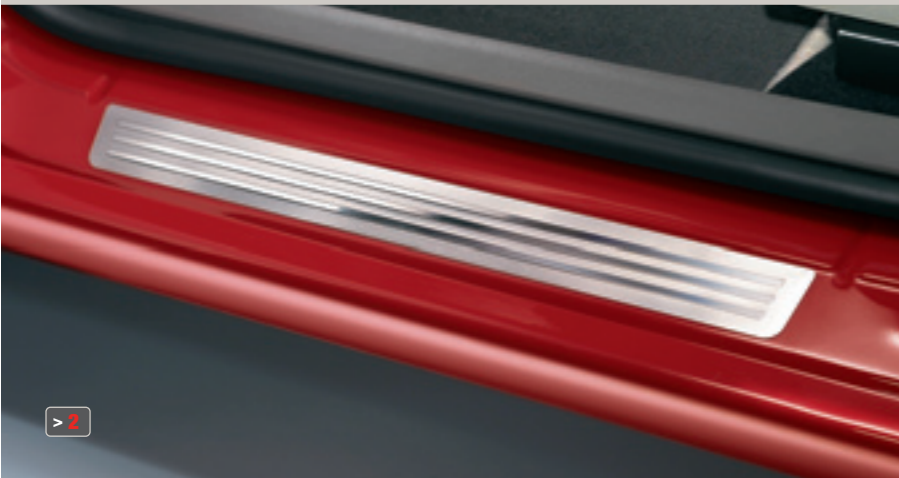

1 SIDE PROTECTION STRIPS Part No. 50901006

Adhesive kit (5908061) required.

2 ALUMINIUM KICK PLATES Part No. 50900970

In aluminium, for front doors.

3 REAR MUDFLAPS Part No. 50901003

4 LEATHER STEERING WHEEL Part No. 50900971

In grey/blue leather.

5 SPORTS PEDALS Part No. 50900973

In aluminium.

6 CARPET MATS Part No. 46002850

Personalised black carpet mats.
Sporting carpet mats (46003394).